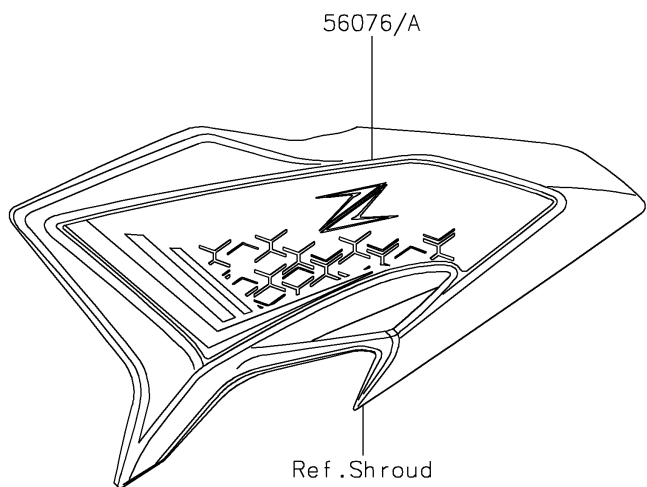

2021 Z650

PARTS DIAGRAM

Decals

F2861

2021 Z650

PARTS LIST

Decals

ITEM NAME	PART NUMBER	QUANTITY
MARK,FUEL TANK,KAWASAKI (Ref # 56054)	56054-2709	2
MARK,UPP COWL.,650 (Ref # 56054A)	56054-2833	1
PATTERN,SHROUD,LH (Ref # 56076)	56076-1825	1
PATTERN,SHROUD,RH (Ref # 56076A)	56076-1826	1
PATTERN,FUEL TANK (Ref # 56076B)	56076-1827	1