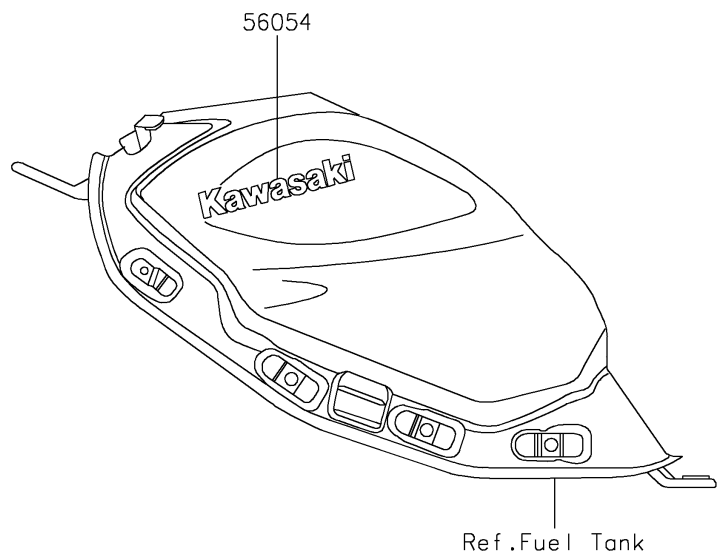

2021 Z650

PARTS DIAGRAM

Decals

F2861

2021 Z650

PARTS LIST

Decals

ITEM NAME	PART NUMBER	QUANTITY
MARK,FUEL TANK,KAWASAKI (Ref # 56054)	56054-2709	2
MARK,UPP COWL.,650 (Ref # 56054A)	56054-2833	1
PATTERN,SHROUD,LH (Ref # 56076)	56076-1825	1
PATTERN,SHROUD,RH (Ref # 56076A)	56076-1826	1
PATTERN,FUEL TANK (Ref # 56076B)	56076-1827	1