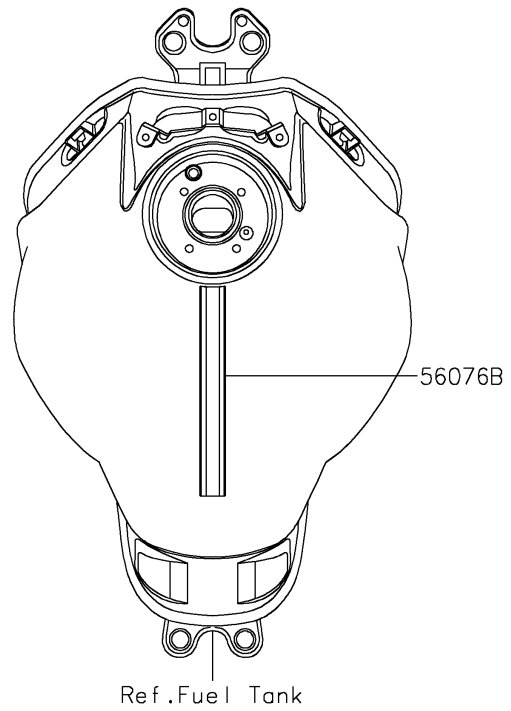

2021 Z650

PARTS DIAGRAM

Decals

F2861

2021 Z650

PARTS LIST

Decals

ITEM NAME	PART NUMBER	QUANTITY
MARK,FUEL TANK,KAWASAKI (Ref # 56054)	56054-2709	2
MARK,UPP COWL.,650 (Ref # 56054A)	56054-2833	1
PATTERN,SHROUD,LH (Ref # 56076)	56076-1825	1
PATTERN,SHROUD,RH (Ref # 56076A)	56076-1826	1
PATTERN,FUEL TANK (Ref # 56076B)	56076-1827	1