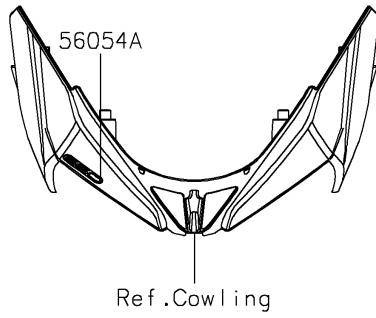

2021 Z650

PARTS DIAGRAM

Decals

F2861

2021 Z650

PARTS LIST

Decals

ITEM NAME	PART NUMBER	QUANTITY
MARK,FUEL TANK,KAWASAKI (Ref # 56054)	56054-2709	2
MARK,UPP COWL.,650 (Ref # 56054A)	56054-2833	1
PATTERN,SHROUD,LH (Ref # 56076)	56076-1825	1
PATTERN,SHROUD,RH (Ref # 56076A)	56076-1826	1
PATTERN,FUEL TANK (Ref # 56076B)	56076-1827	1