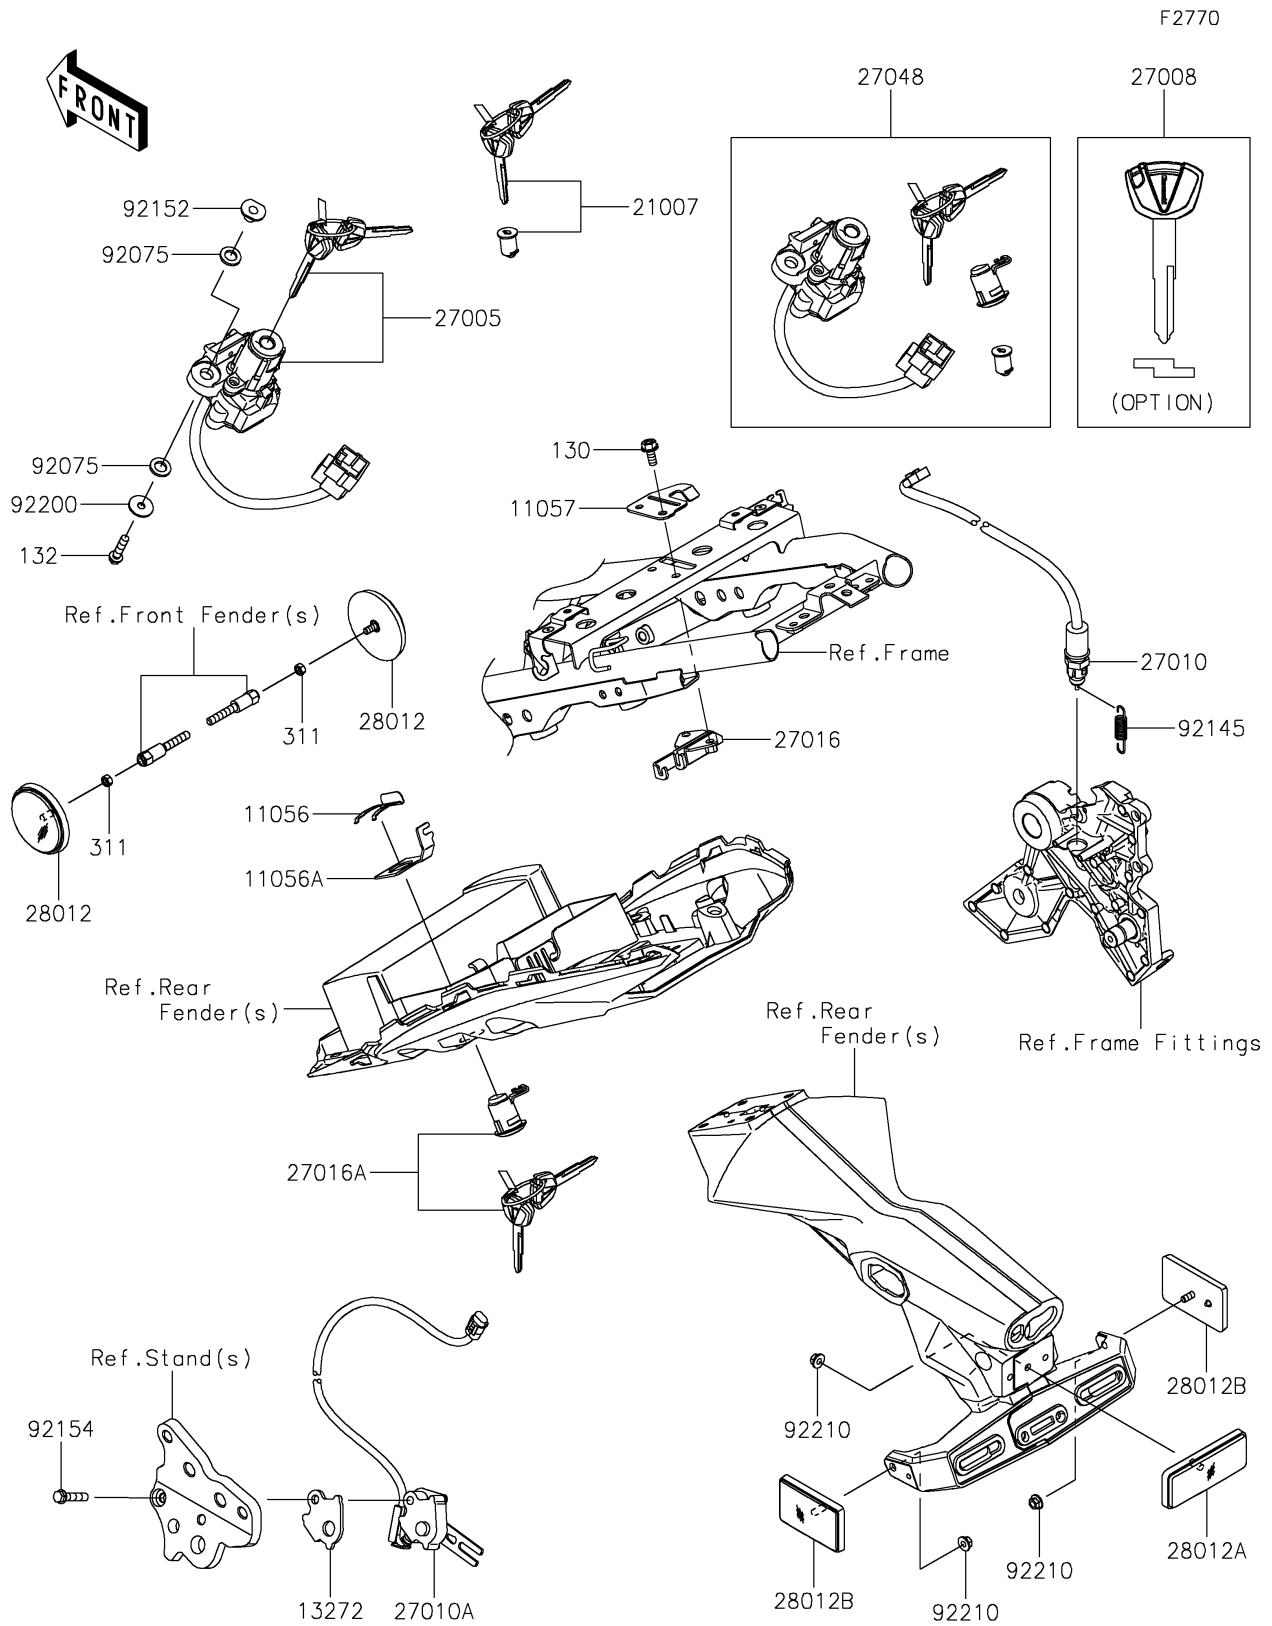

2021 Z650

PARTS DIAGRAM

Ignition Switch/Locks/Reflectors

2021 Z650

PARTS LIST

Ignition Switch/Locks/Reflectors

ITEM NAME

PART NUMBER

QUANTITY
