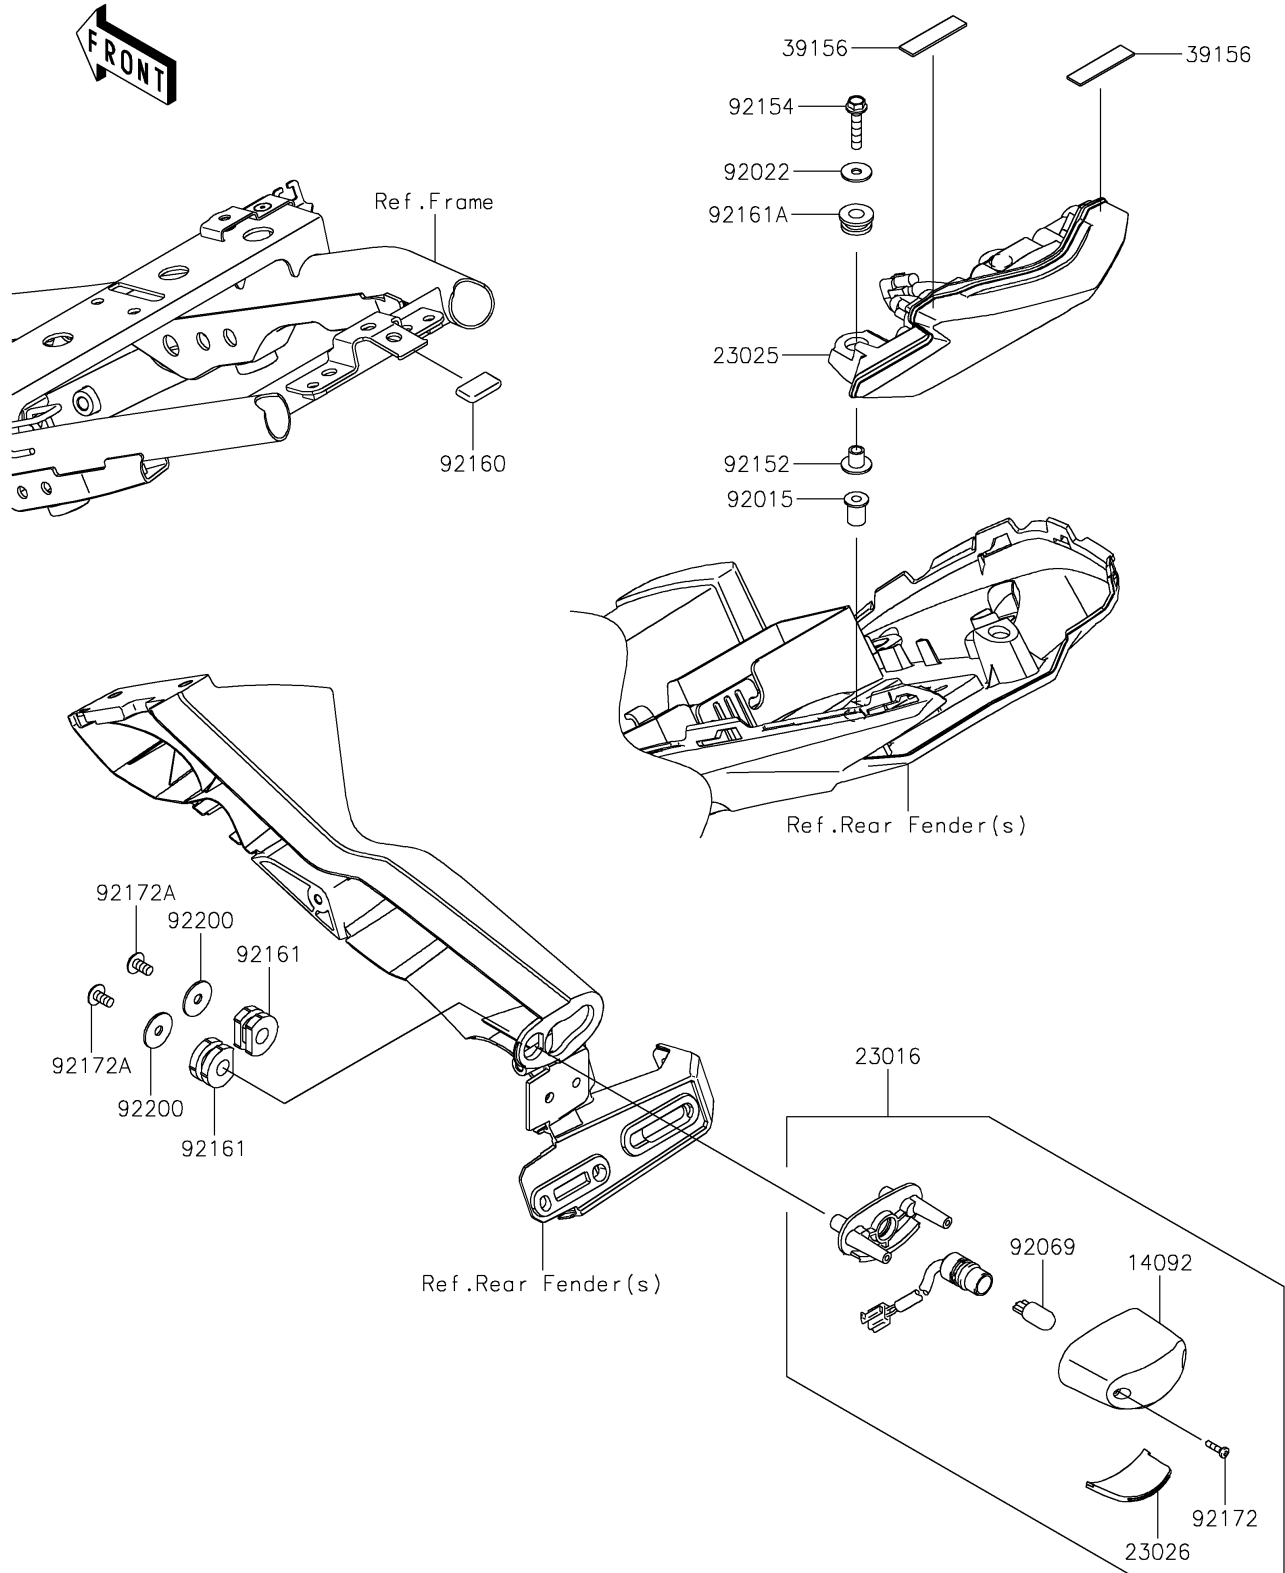

2021 Z650

PARTS DIAGRAM

Taillight(s)

F2720

2021 Z650

PARTS LIST

Taillight(s)

ITEM NAME	PART NUMBER	QUANTITY
COVER,LICENSE LAMP (Ref # 14092)	14092-0001	1
LAMP-ASSY,LICENSE (Ref # 23016)	23016-0656	1
LAMP-TAIL (Ref # 23025)	23025-0361	1
LENS,LICENCE LAMP (Ref # 23026)	23026-0035	1
PAD,40X10X1 (Ref # 39156)	39156-2595	2
NUT,WELL,5MM (Ref # 92015)	92015-1757	2
WASHER,5.2X16X1.2 (Ref # 92022)	92022-263	2
BULB,12V 5W (Ref # 92069)	92069-1016	1
COLLAR (Ref # 92152)	92152-1592	2
BOLT,FLANGED,5X25 (Ref # 92154)	92154-0846	2
DAMPER (Ref # 92160)	92160-1190	1
DAMPER (Ref # 92161)	92161-0776	2
DAMPER,8X18X8.1 (Ref # 92161A)	92161-1369	2
SCREW,TAPPING,2.9X13 (Ref # 92172)	92172-0343	2
SCREW,TAPPING,5X16 (Ref # 92172A)	92172-0427	2
WASHER,5.5X20X1.2 (Ref # 92200)	92200-0284	2