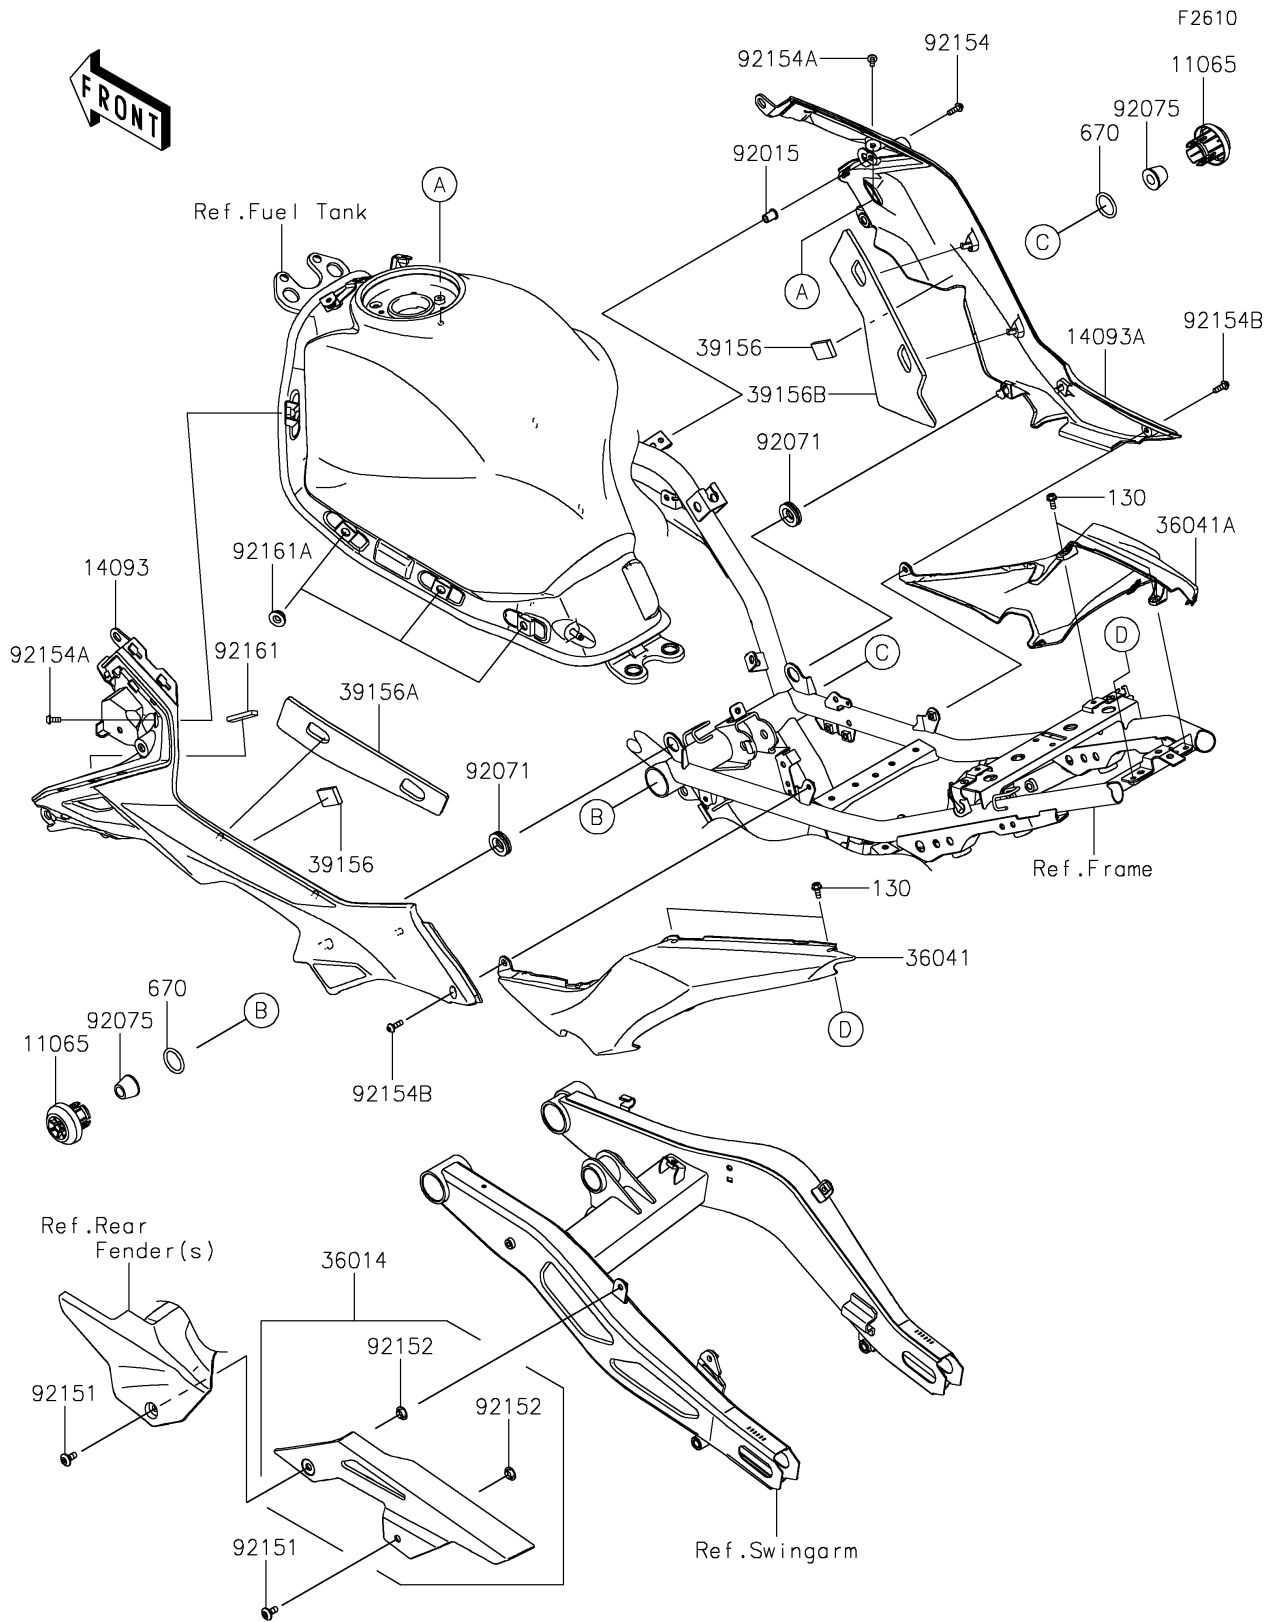

2021 Z650

PARTS DIAGRAM

Side Covers/Chain Cover

2021 Z650

PARTS LIST

Side Covers/Chain Cover

ITEM NAME	PART NUMBER	QUANTITY
CAP (Ref # 11065)	11065-0956	2
BOLT-FLANGED,5X12 (Ref # 130)	130BA0512	4
COVER,KNEE GRIP,LH (Ref # 14093)	14093-0613	1
COVER,KNEE GRIP,RH (Ref # 14093A)	14093-0614	1
CASE-CHAIN (Ref # 36014)	36014-0044	1
COVER-TAIL,LH,M.F.S.BLACK (Ref # 36041)	36041-0033-739	1
COVER-TAIL,RH,M.F.S.BLACK (Ref # 36041A)	36041-0034-739	1
PAD,20X30X6 (Ref # 39156)	39156-1751	2
PAD,KNEE GRIP COVER,LH (Ref # 39156A)	39156-2589	1
PAD,KNEE GRIP COVER,RH (Ref # 39156B)	39156-2590	1
O RING,25MM (Ref # 670)	670B3025	2
NUT,WELL,5MM (Ref # 92015)	92015-1757	1
GROMMET (Ref # 92071)	92071-1043	2
DAMPER,HANDLE HOLDER (Ref # 92075)	92075-039	2
BOLT,SOCKET,6X14 (Ref # 92151)	92151-1654	2
COLLAR,8.8X11.2X4 (Ref # 92152)	92152-0909	2
BOLT,SOCKET,5X16 (Ref # 92154)	92154-0209	1
BOLT,SOCKET,5X12 (Ref # 92154A)	92154-1421	2
BOLT,SOCKET,5X16 (Ref # 92154B)	92154-1701	2
DAMPER,TANK COVER (Ref # 92161)	92161-0804	1
DAMPER,6X20X7.5 (Ref # 92161A)	92161-1937	6