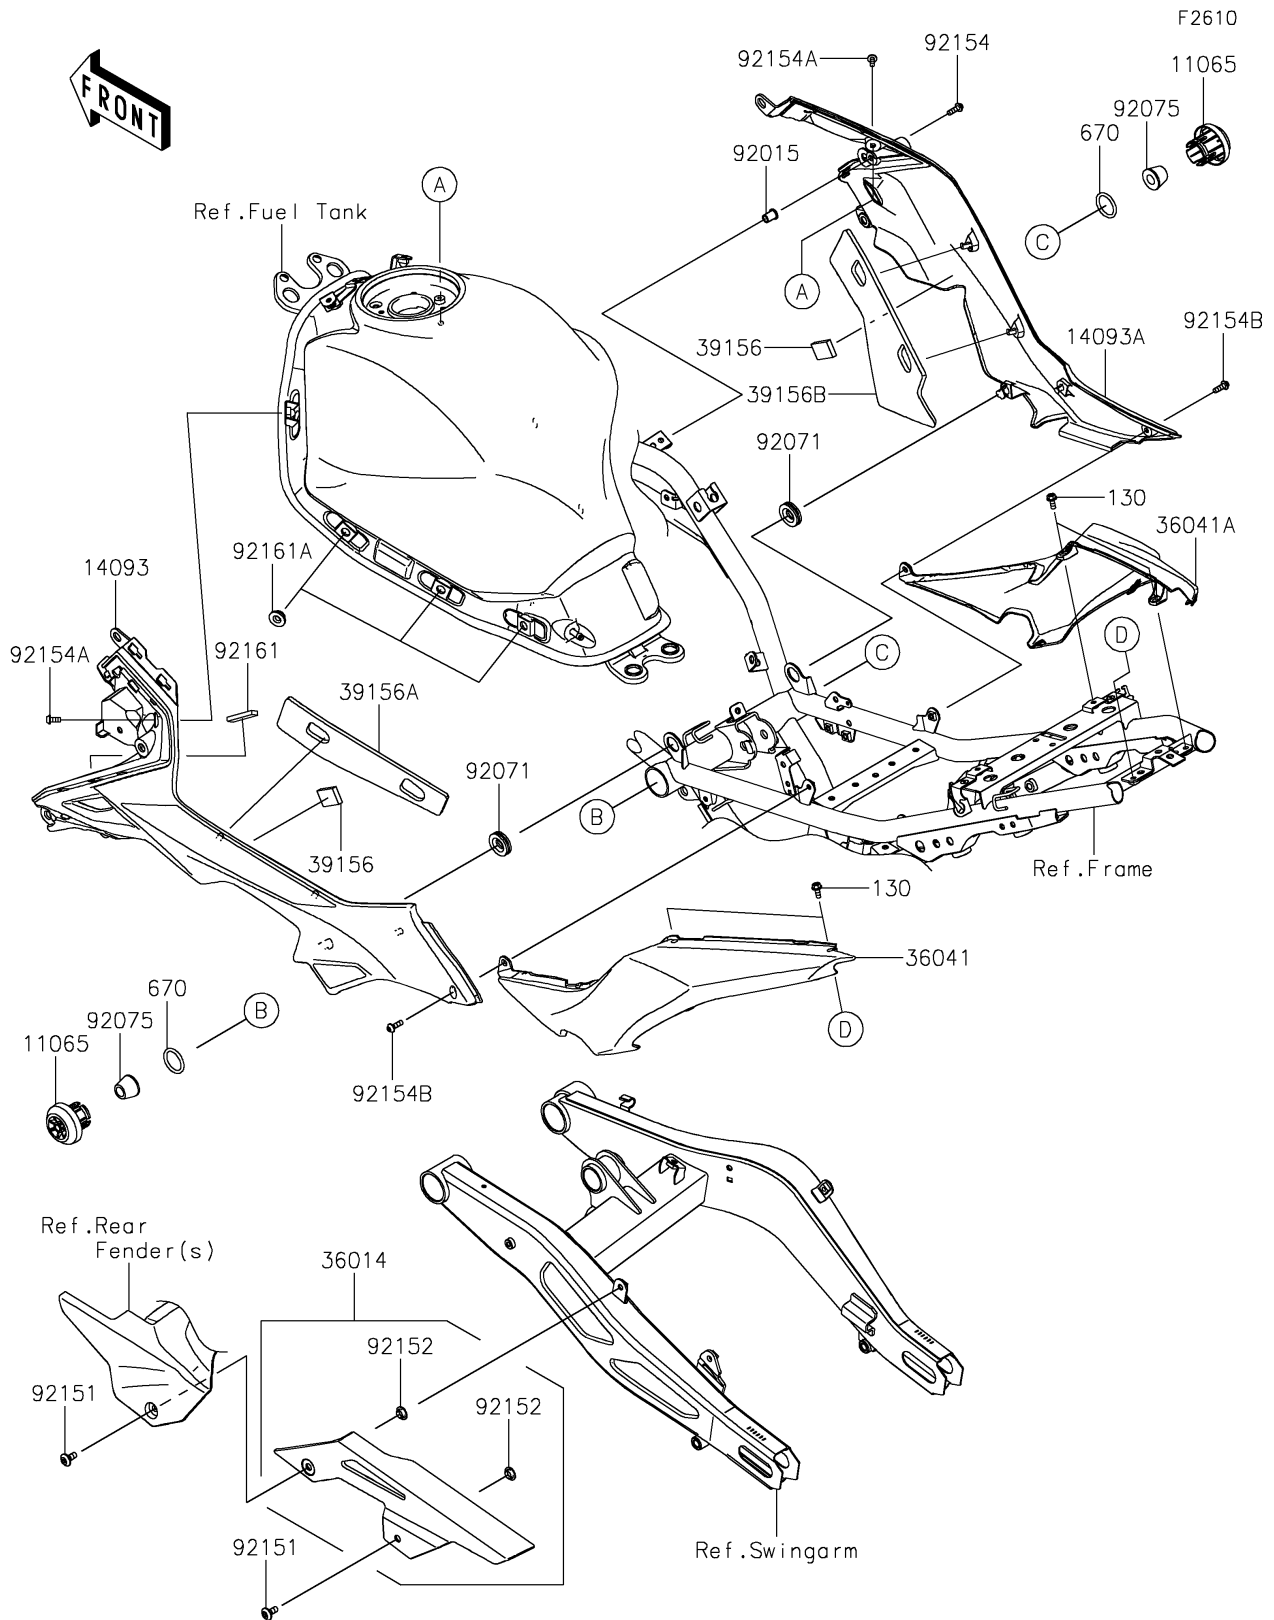

2021 Z650

PARTS DIAGRAM

Side Covers/Chain Cover

2021 Z650

PARTS LIST

Side Covers/Chain Cover

Kawasaki

Let the Good Times Roll®

ITEM NAME

PART NUMBER

QUANTITY
