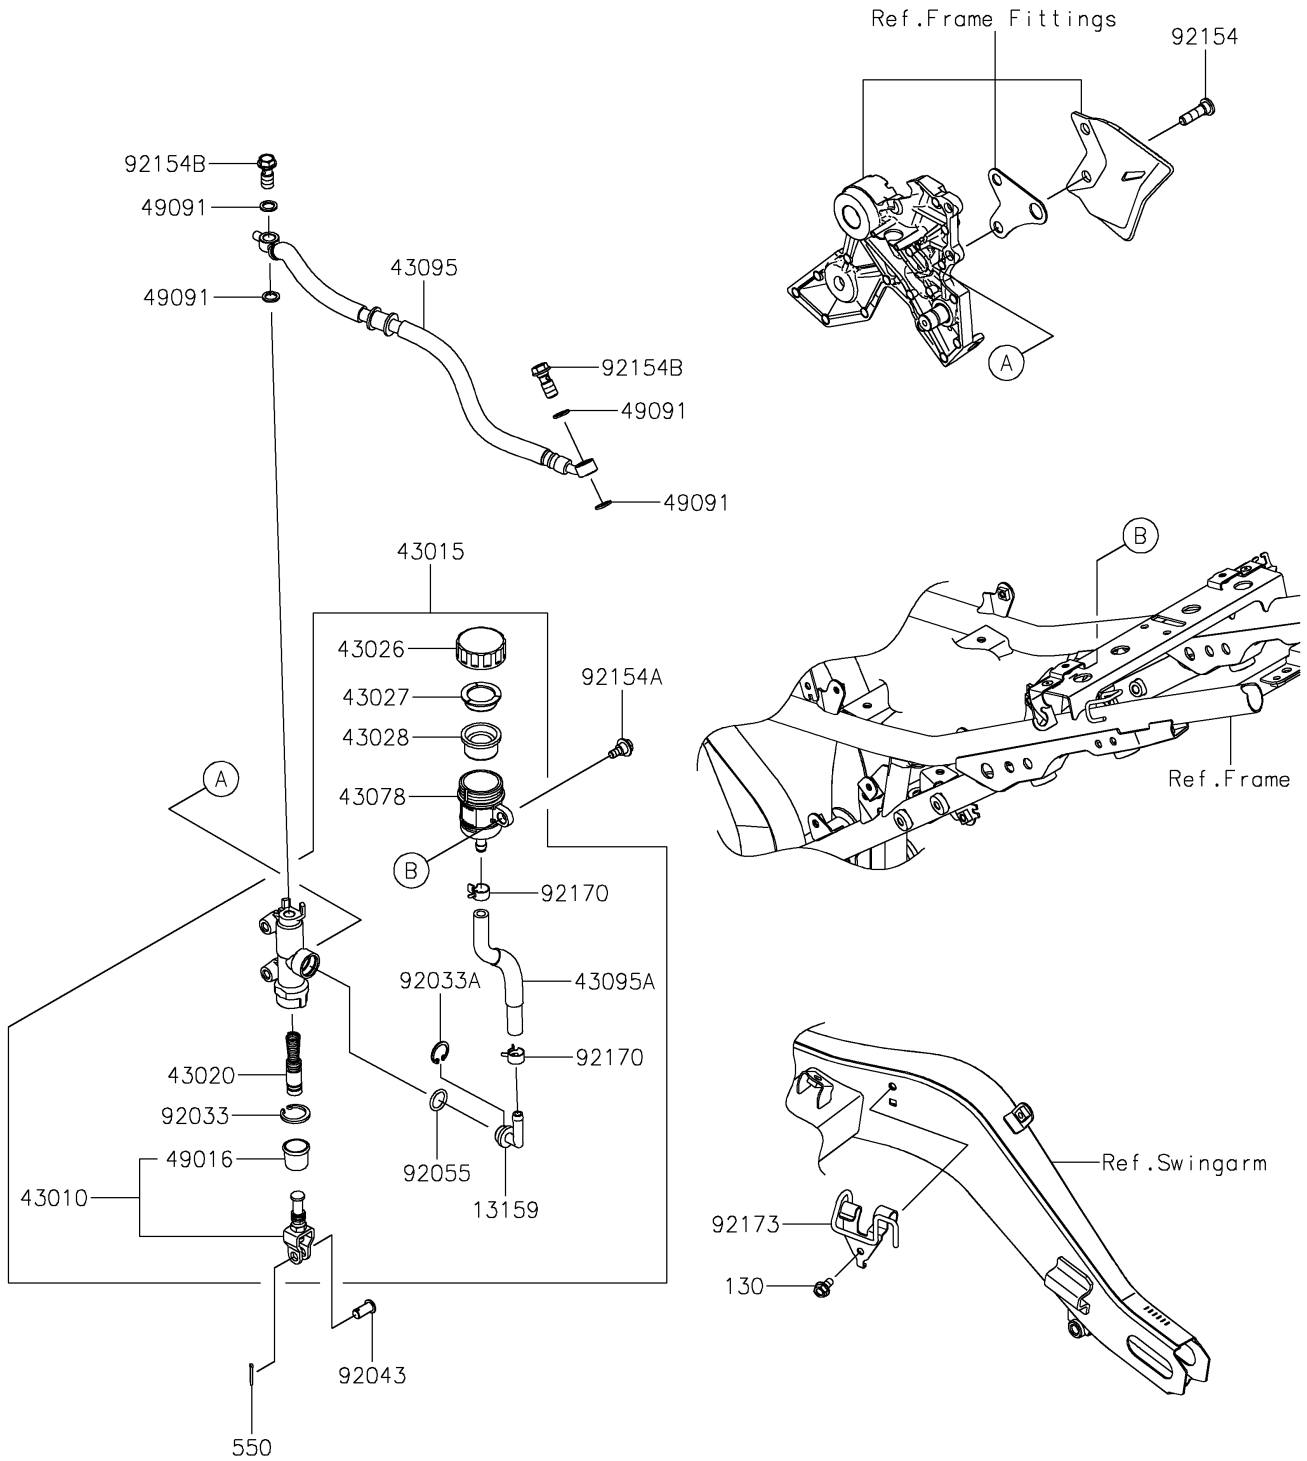

2021 Z650

PARTS DIAGRAM

Rear Master Cylinder

F2293

2021 Z650

PARTS LIST

Rear Master Cylinder

ITEM NAME	PART NUMBER	QUANTITY
BOLT-FLANGED,6X12 (Ref # 130)	130BA0612	1
CONNECTOR (Ref # 13159)	13159-1056	1
ROD-ASSY-BRAKE (Ref # 43010)	43010-0020	1
CYLINDER-ASSY-MASTER,RR (Ref # 43015)	43015-0754	1
PISTON-COMP-BRAKE (Ref # 43020)	43020-1094	1
CAP-BRAKE (Ref # 43026)	43026-0009	1
PLATE-DIAPHRAGM (Ref # 43027)	43027-1053	1
DIAPHRAGM (Ref # 43028)	43028-1065	1
RESERVOIR (Ref # 43078)	43078-0060	1
HOSE-BRAKE,RR,436MM (Ref # 43095)	43095-0965	1
HOSE-BRAKE,RR M/CYL. (Ref # 43095A)	43095-0969	1
COVER-SEAL,BRAKE PISTON (Ref # 49016)	49016-1103	1
WASHER-SEAL,10.1X14.5X1.5 (Ref # 49091)	49091-0001	4
PIN-COTTER,2.0X15 (Ref # 550)	550AA2015	1
RING-SNAP,20.9X24.6X1.2 (Ref # 92033)	92033-0079	1
RING-SNAP,20.5MM (Ref # 92033A)	92033-1186	1
PIN (Ref # 92043)	92043-0182	1
RING-O,14.8X2.4 (Ref # 92055)	92055-0741	1
BOLT,SOCKET,8X30 (Ref # 92154)	92154-0843	2
BOLT (Ref # 92154A)	92154-0929	1
BOLT,OIL,L=23 (Ref # 92154B)	92154-4239	2
CLAMP,HOSE (Ref # 92170)	92170-1091	2
CLAMP (Ref # 92173)	92173-2291	1