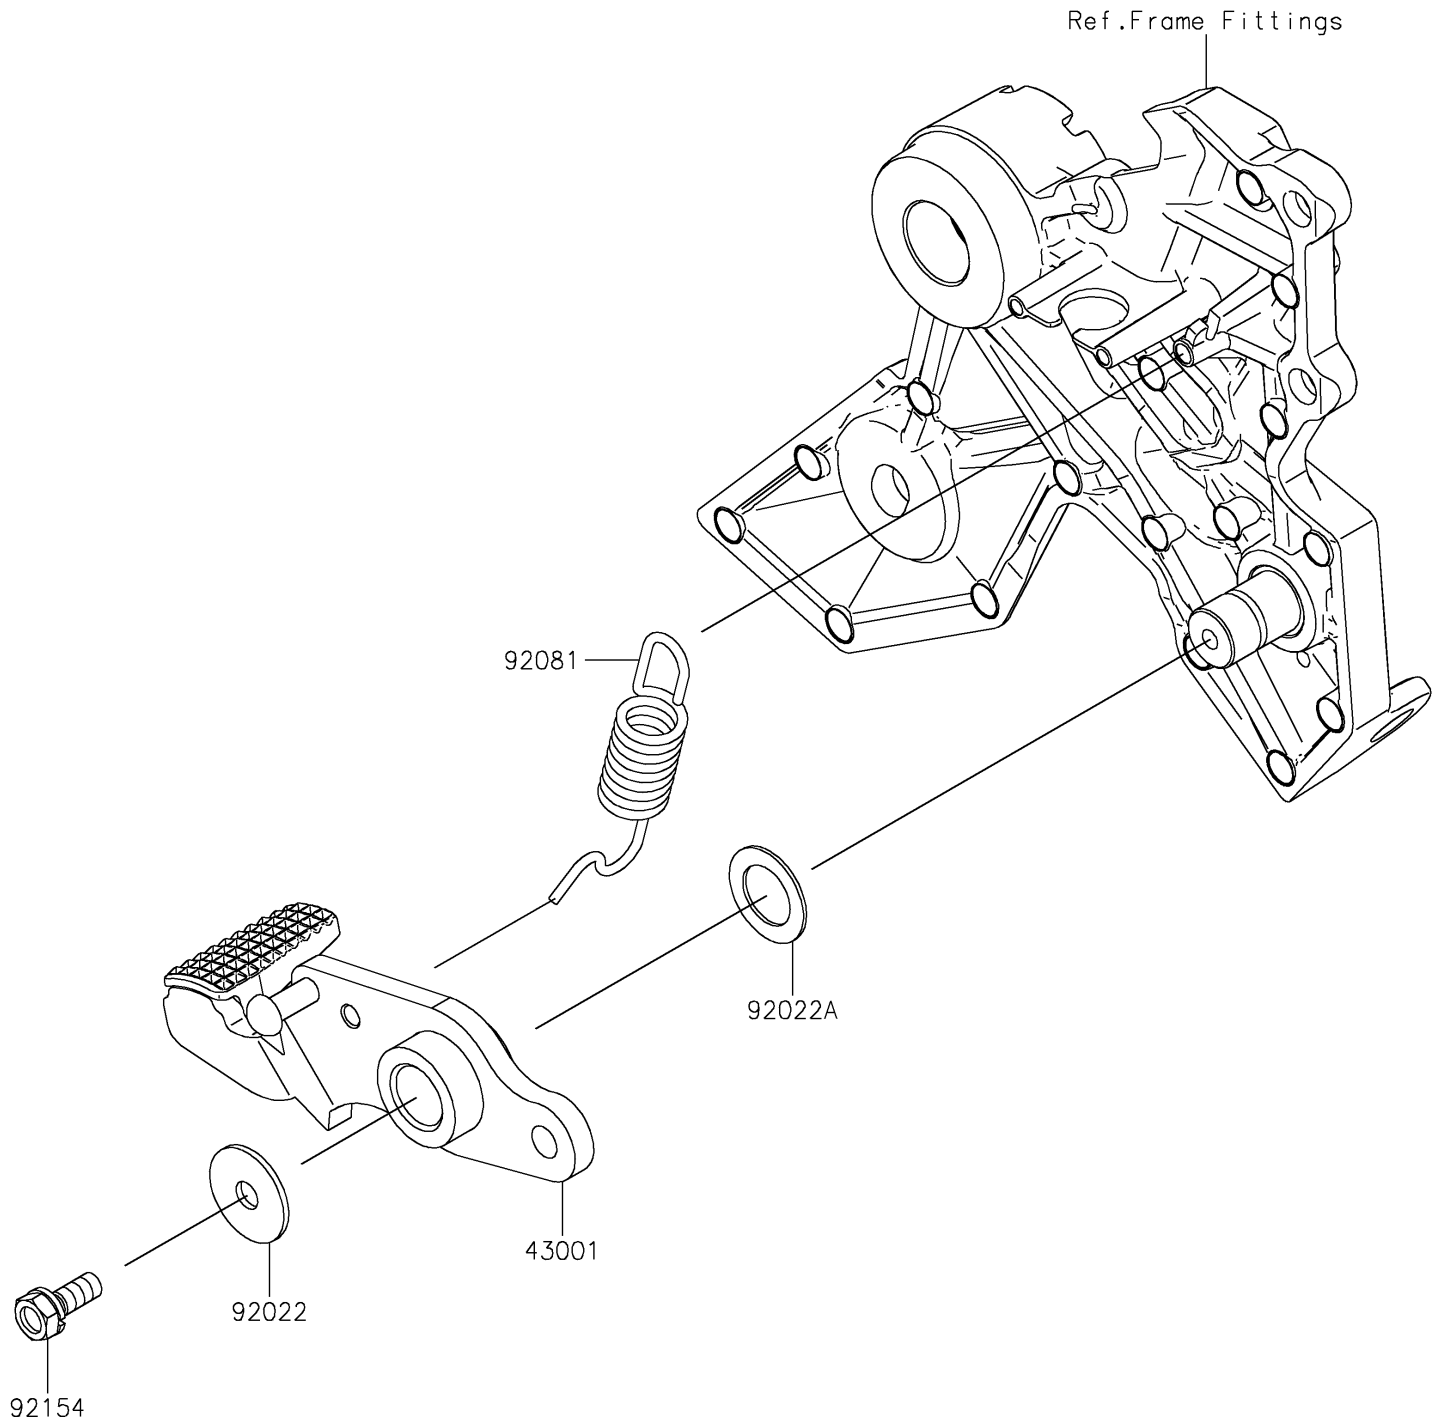

2021 Z650

PARTS DIAGRAM

Brake Pedal/Torque Link

F2260

2021 Z650

PARTS LIST

Brake Pedal/Torque Link

ITEM NAME	PART NUMBER	QUANTITY
LEVER-BRAKE,PEDAL (Ref # 43001)	43001-0748	1
WASHER,7X24X1.6 (Ref # 92022)	92022-228	1
WASHER,15.3X24X1 (Ref # 92022A)	92022-326	1
SPRING,BRAKE PEDAL (Ref # 92081)	92081-1833	1
BOLT,UPSET-WS,6X16 (Ref # 92154)	92154-0935	1