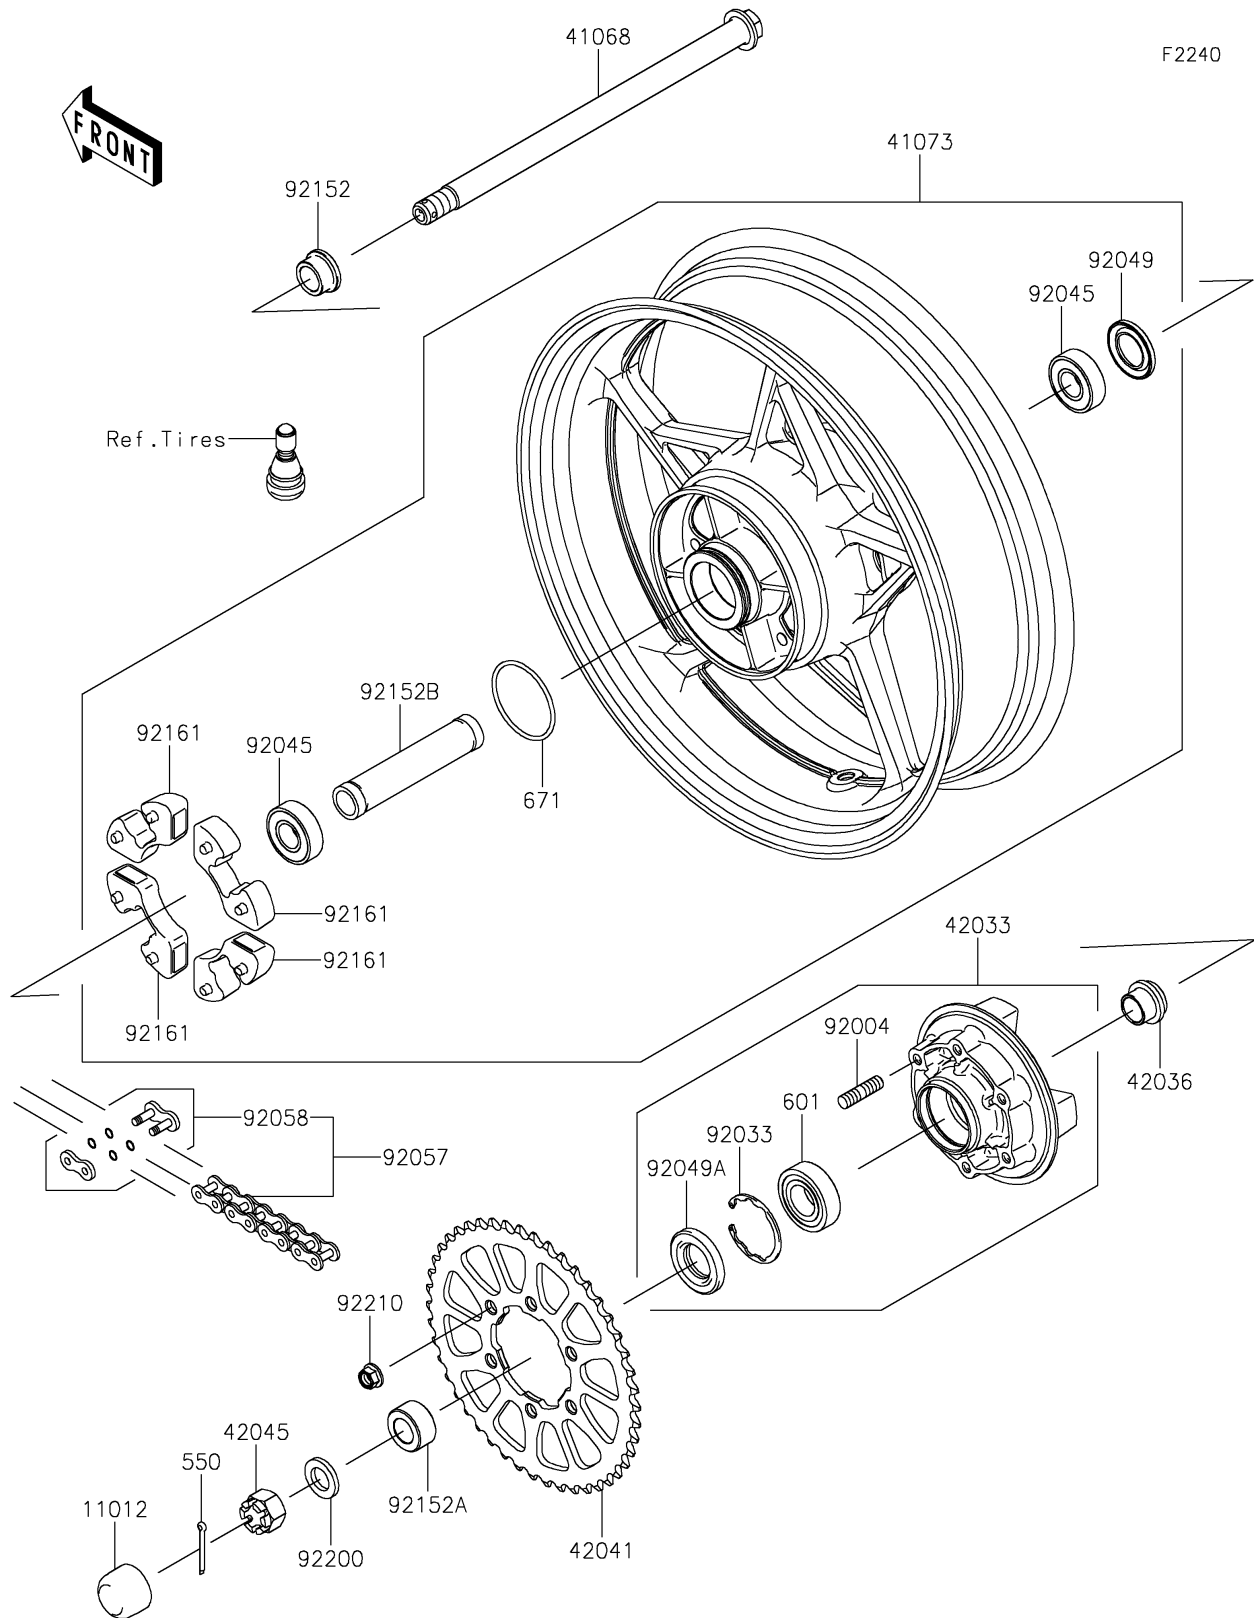

2021 Z650

PARTS DIAGRAM

Rear Wheel/Chain

2021 Z650

PARTS LIST

Rear Wheel/Chain

Kawasaki

Let the Good Times Roll®

ITEM NAME

PART NUMBER

QUANTITY
