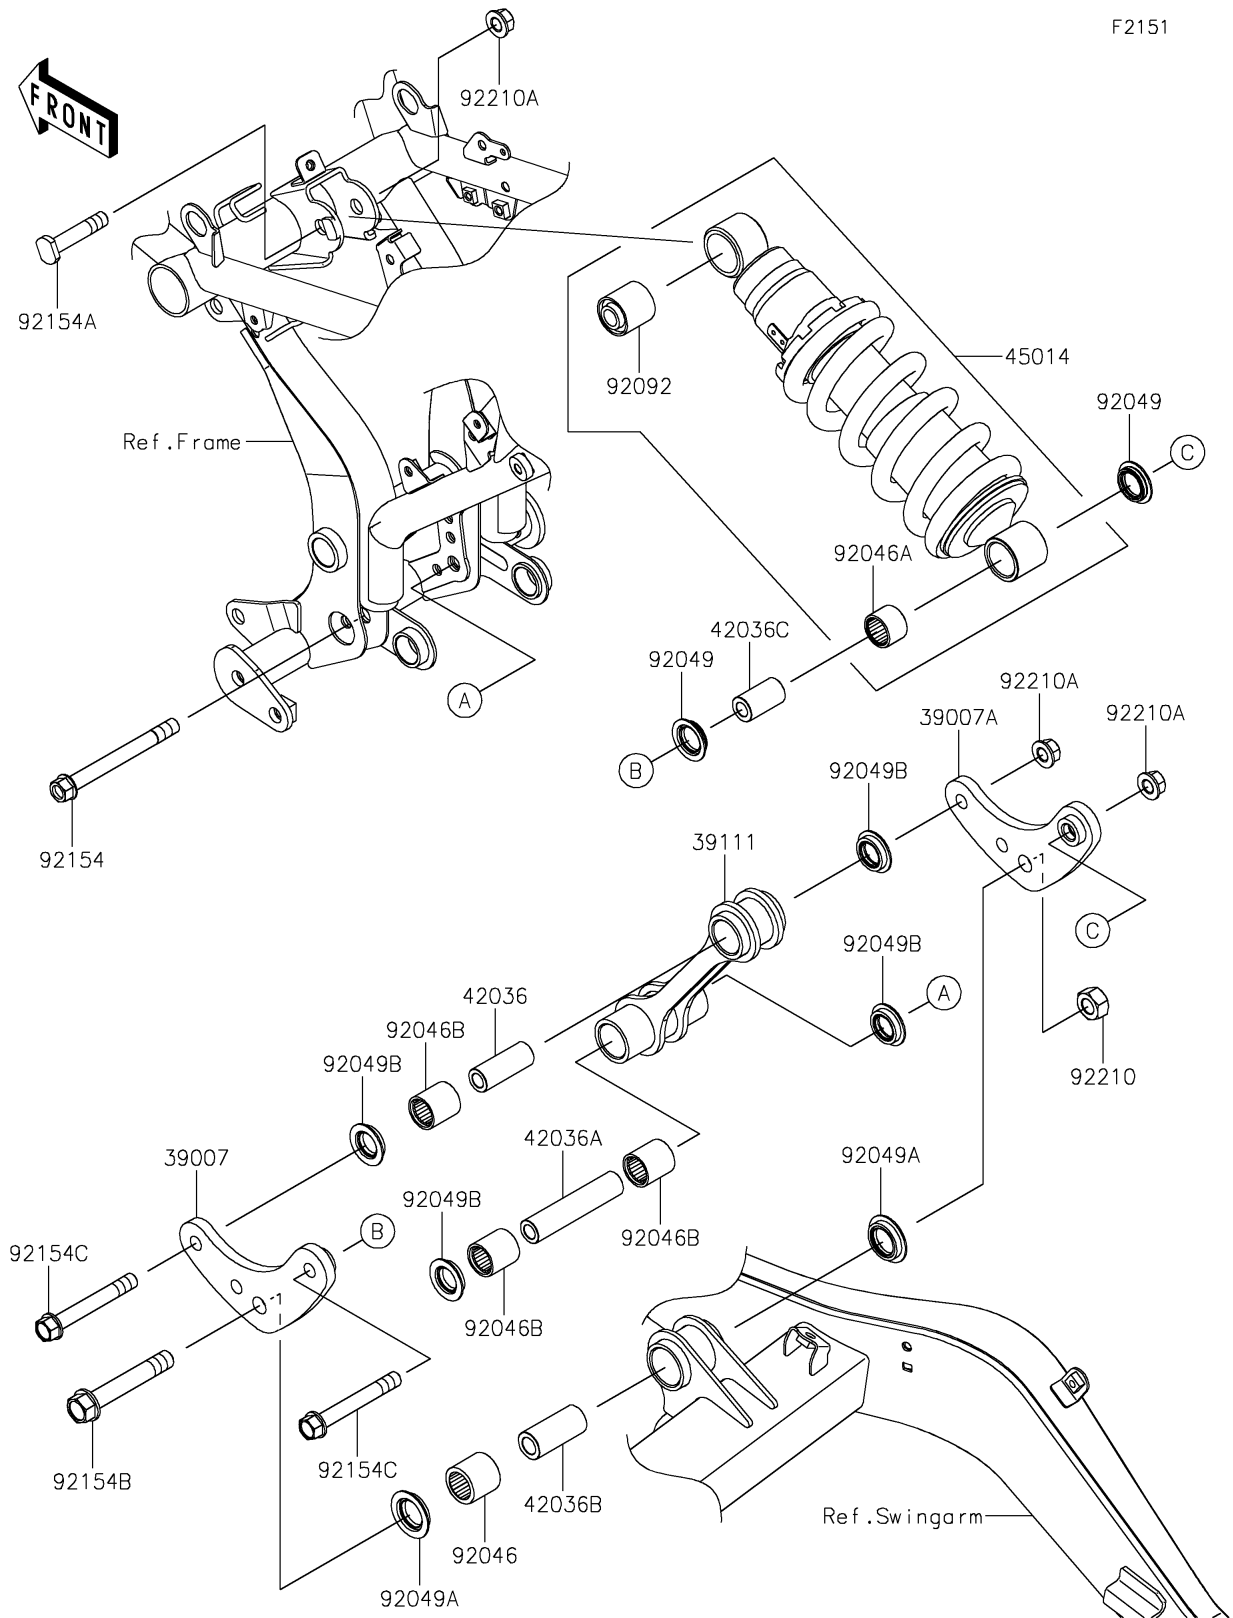

2021 Z650

PARTS DIAGRAM

Suspension/Shock Absorber

2021 Z650

PARTS LIST

Suspension/Shock Absorber

ITEM NAME

PART NUMBER

QUANTITY
