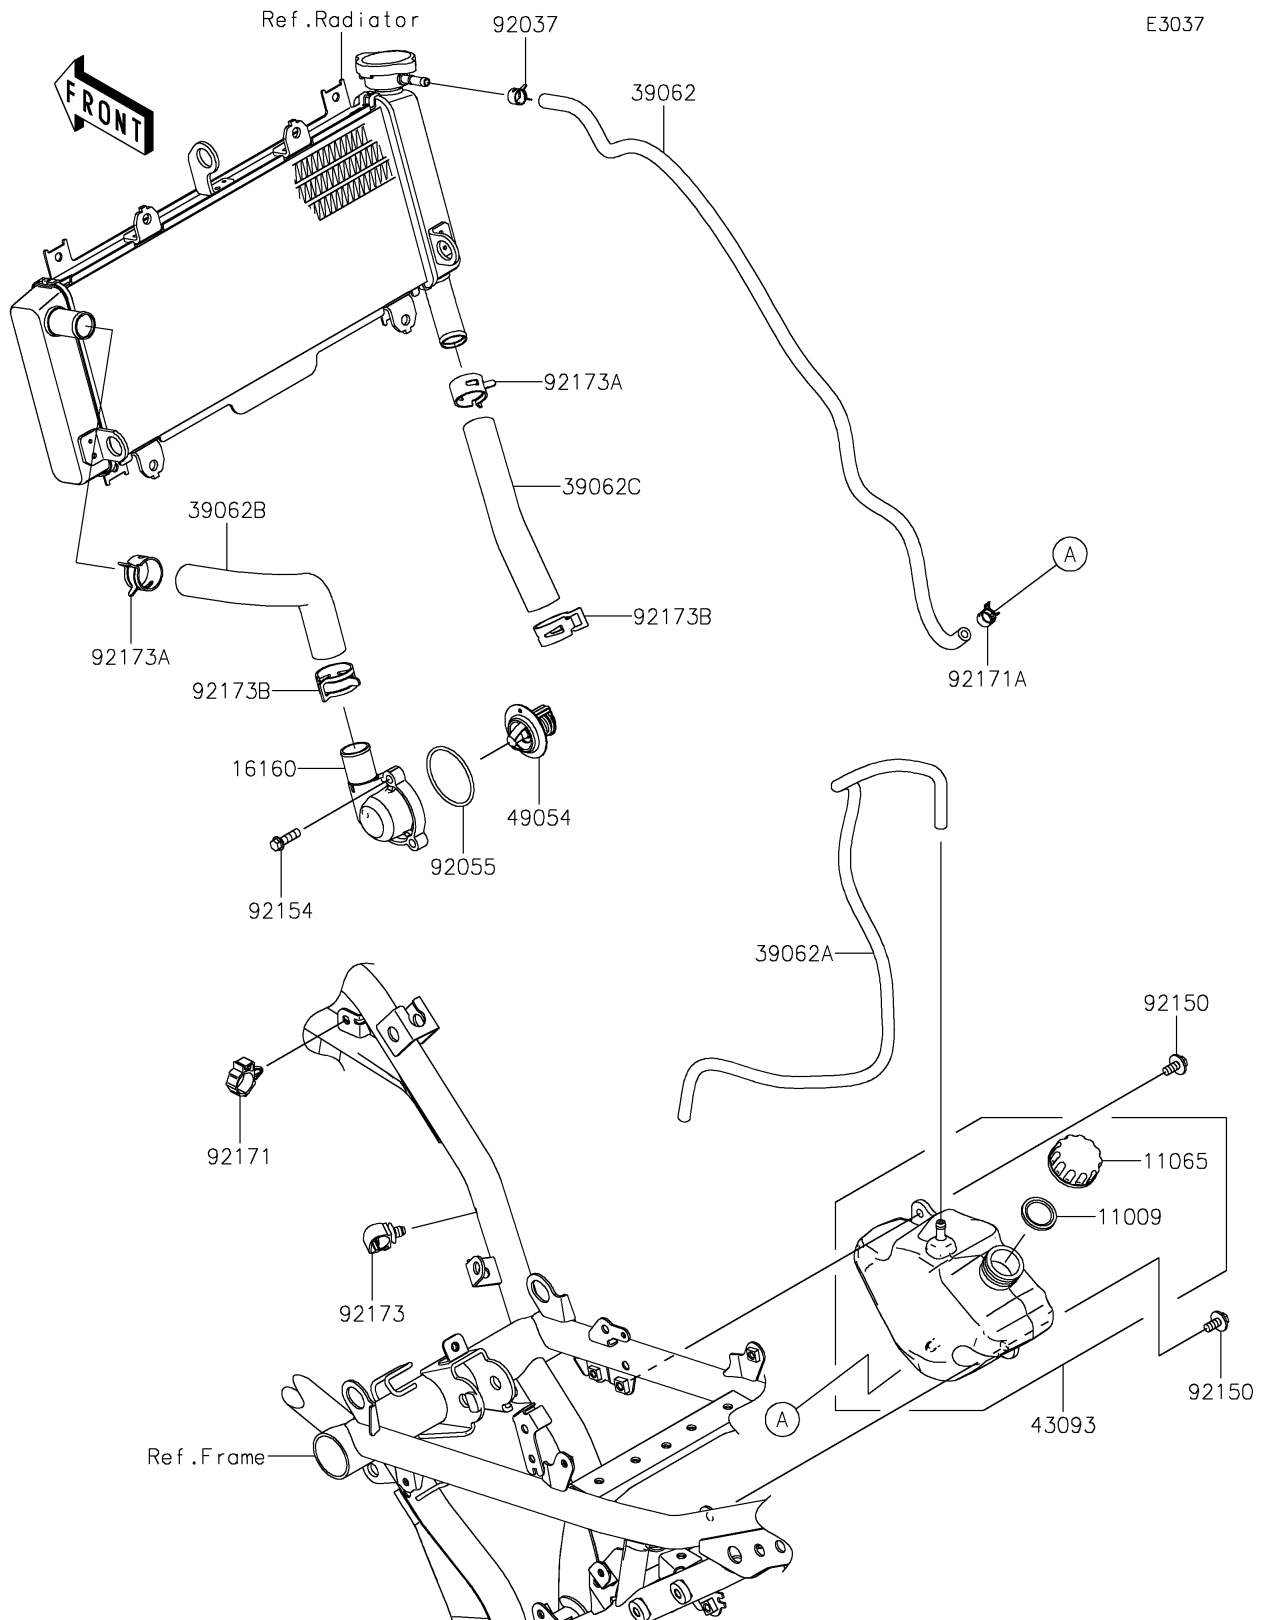

2021 Z650

PARTS DIAGRAM

Water Pipe

2021 Z650

PARTS LIST

Water Pipe

ITEM NAME

PART NUMBER

QUANTITY
