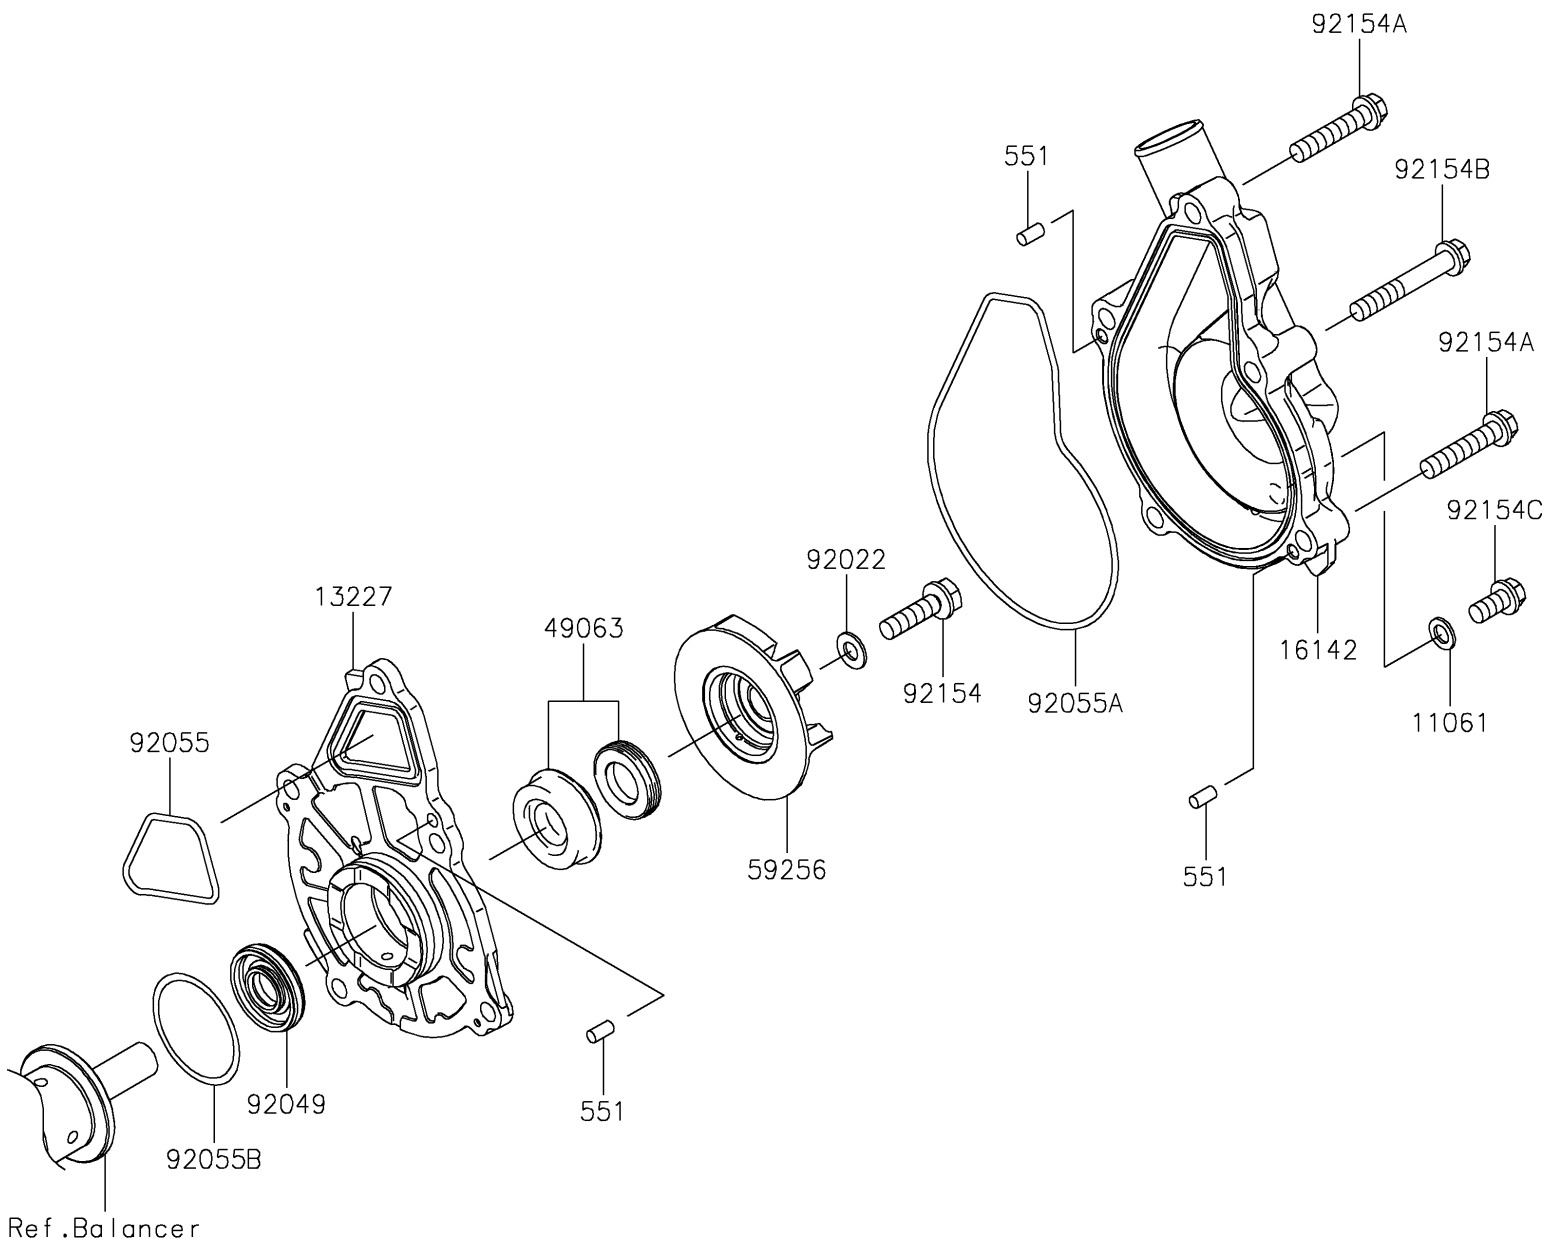

## PARTS DIAGRAM

### Water Pump

E3031

## PARTS LIST

### Water Pump

**Kawasaki**

Let the Good Times Roll®

ITEM NAME	PART NUMBER	QUANTITY
GASKET (Ref # 11061)	11061-0107	1
HOUSING (Ref # 13227)	13227-0038	1
COVER-PUMP (Ref # 16142)	16142-0741	1
SEAL-MECHANICAL,WATER (Ref # 49063)	49063-1055	1
PIN-DOWEL,4X8 (Ref # 551)	551A0408	3
IMPELLER (Ref # 59256)	59256-0009	1
WASHER,6.1X12X1 (Ref # 92022)	92022-077	1
SEAL-OIL,12X28.55X5 (Ref # 92049)	92049-0791	1
RING-O,CASE-HOUSING (Ref # 92055)	92055-0082	1
RING-O,HOUSING-PUMP COVER (Ref # 92055A)	92055-0083	1
RING-O,33.2MM (Ref # 92055B)	92055-1155	1
BOLT,FLANGED,6X22 (Ref # 92154)	92154-1069	1
BOLT,FLANGED,6X30 (Ref # 92154A)	92154-1773	2
BOLT,FLANGED,6X40 (Ref # 92154B)	92154-1774	3
BOLT,FLANGED,6X12 (Ref # 92154C)	92154-1777	1