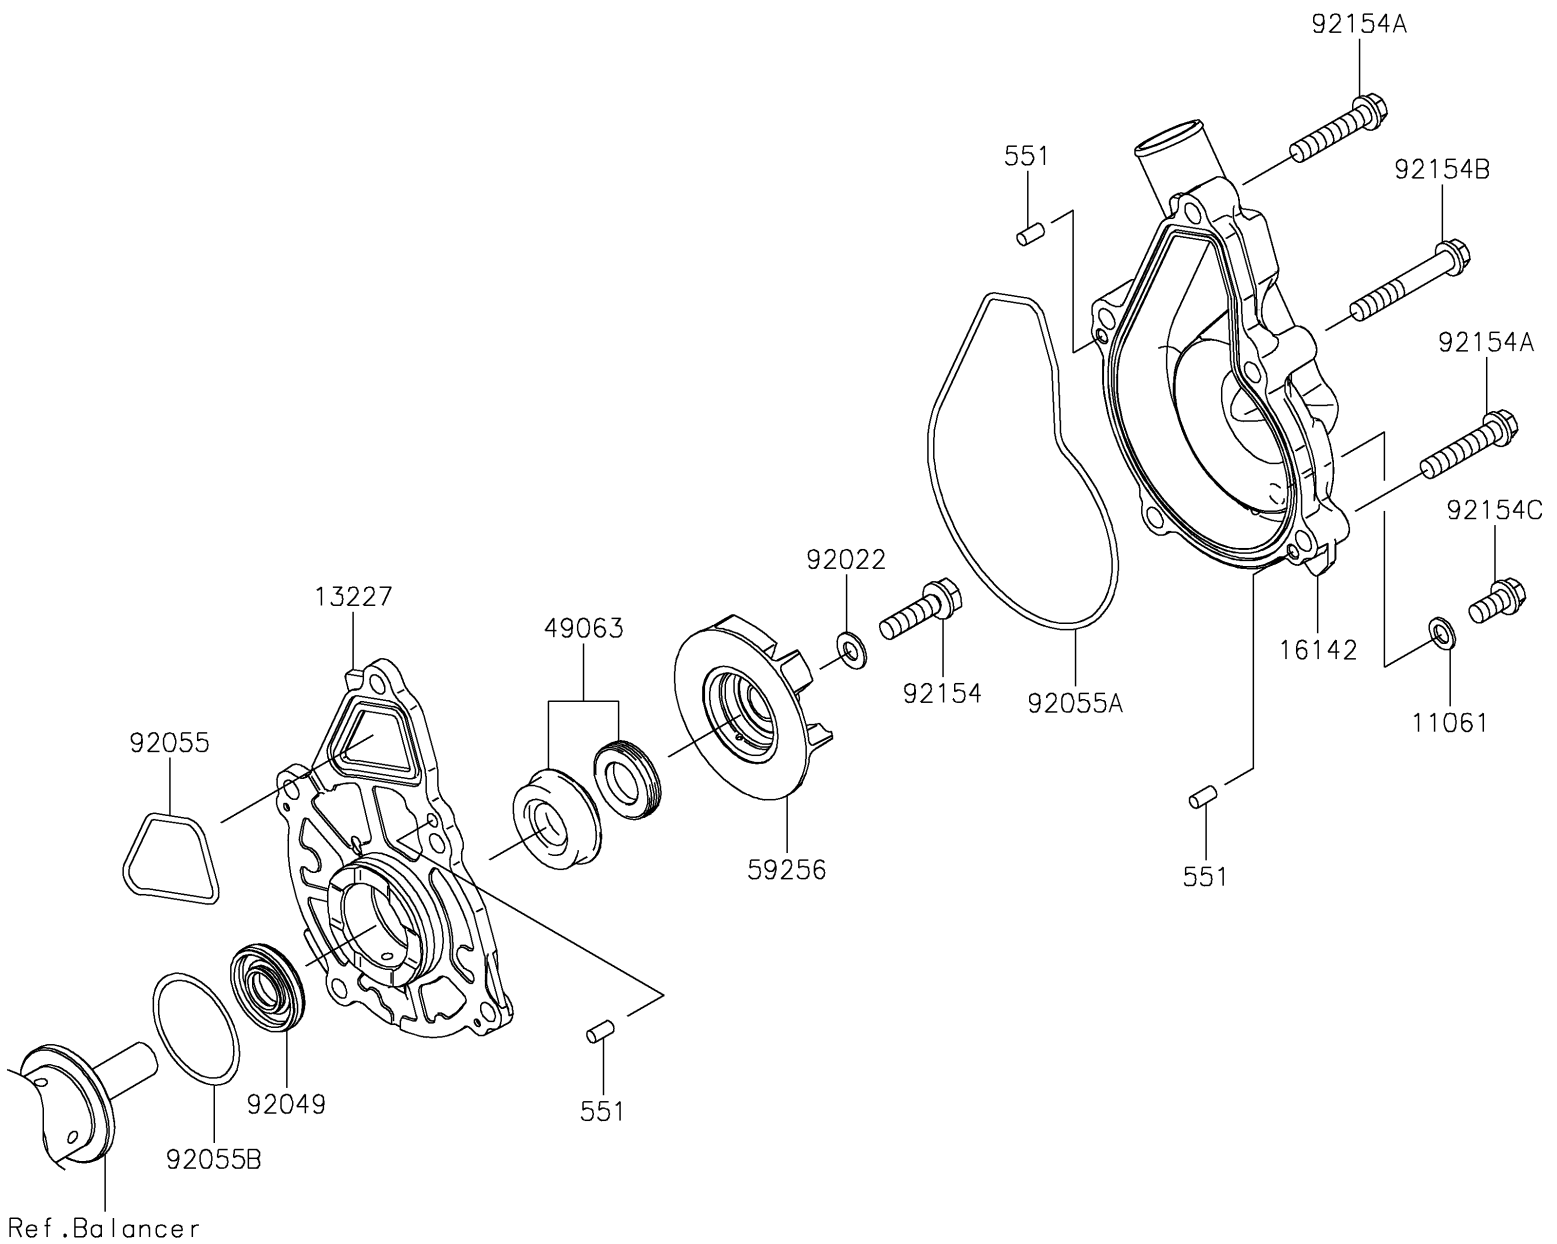

2021 Z650

PARTS DIAGRAM

Water Pump

E3031

2021 Z650

PARTS LIST

Water Pump

Kawasaki

Let the Good Times Roll®

ITEM NAME

PART NUMBER

QUANTITY
