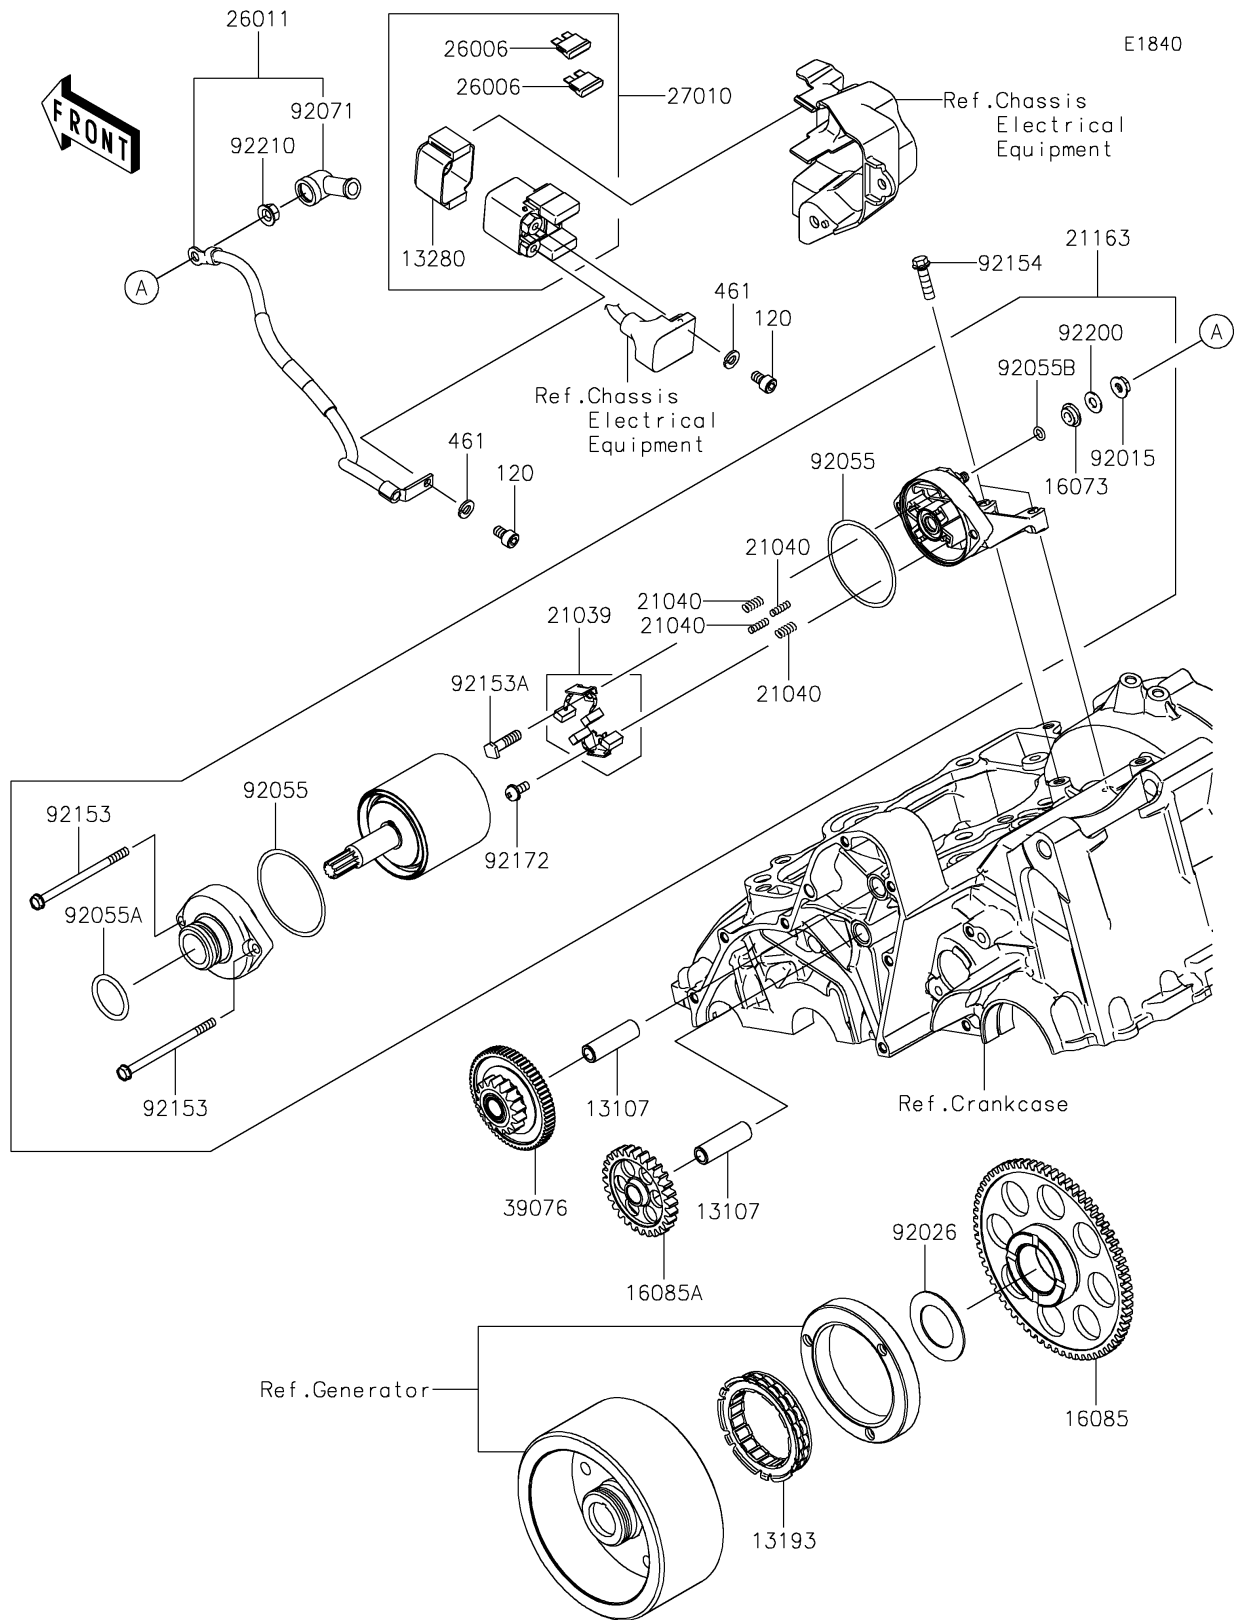

## PARTS DIAGRAM

### Starter Motor

## PARTS LIST

### Starter Motor

ITEM NAME	PART NUMBER	QUANTITY
BOLT-SOCKET,6X10 (Ref # 120)	120CB0610	2
SHAFT,IDLE GEAR (Ref # 13107)	13107-1106	2
CLUTCH-ASSY-ONEWAY (Ref # 13193)	13193-0006	1
HOLDER (Ref # 13280)	13280-0710	1
INSULATOR (Ref # 16073)	16073-0053	1
GEAR,67T (Ref # 16085)	16085-0076	1
GEAR,IDLE,28T (Ref # 16085A)	16085-0664	1
BRUSH,CARBON (Ref # 21039)	21039-0004	1
SPRING-BRUSH (Ref # 21040)	21040-0003	4
STARTER-ELECTRIC (Ref # 21163)	21163-0746	1
FUSE,BLADE,30A,GREEN (Ref # 26006)	26006-1006	2
WIRE-LEAD (Ref # 26011)	26011-0939	1
SWITCH,MAGNETIC (Ref # 27010)	27010-0709	1
LIMITER,16T&66T (Ref # 39076)	39076-0034	1
WASHER-SPRING,6MM (Ref # 461)	461DB0600	2
NUT,STARTER MOTOR (Ref # 92015)	92015-1476	1
SPACER,29.1X47.5X1.2 (Ref # 92026)	92026-087	1
RING-O (Ref # 92055)	92055-0136	2
RING-O (Ref # 92055A)	92055-1276	1
RING-O,4.5X2.0 (Ref # 92055B)	92055-1370	1
GROMMET (Ref # 92071)	92071-0024	1
BOLT (Ref # 92153)	92153-1850	2
BOLT (Ref # 92153A)	92153-1866	1
BOLT,FLANGED,6X22 (Ref # 92154)	92154-0504	2
SCREW (Ref # 92172)	92172-0334	1
WASHER (Ref # 92200)	92200-0386	1
NUT,6MM (Ref # 92210)	92210-0188	1