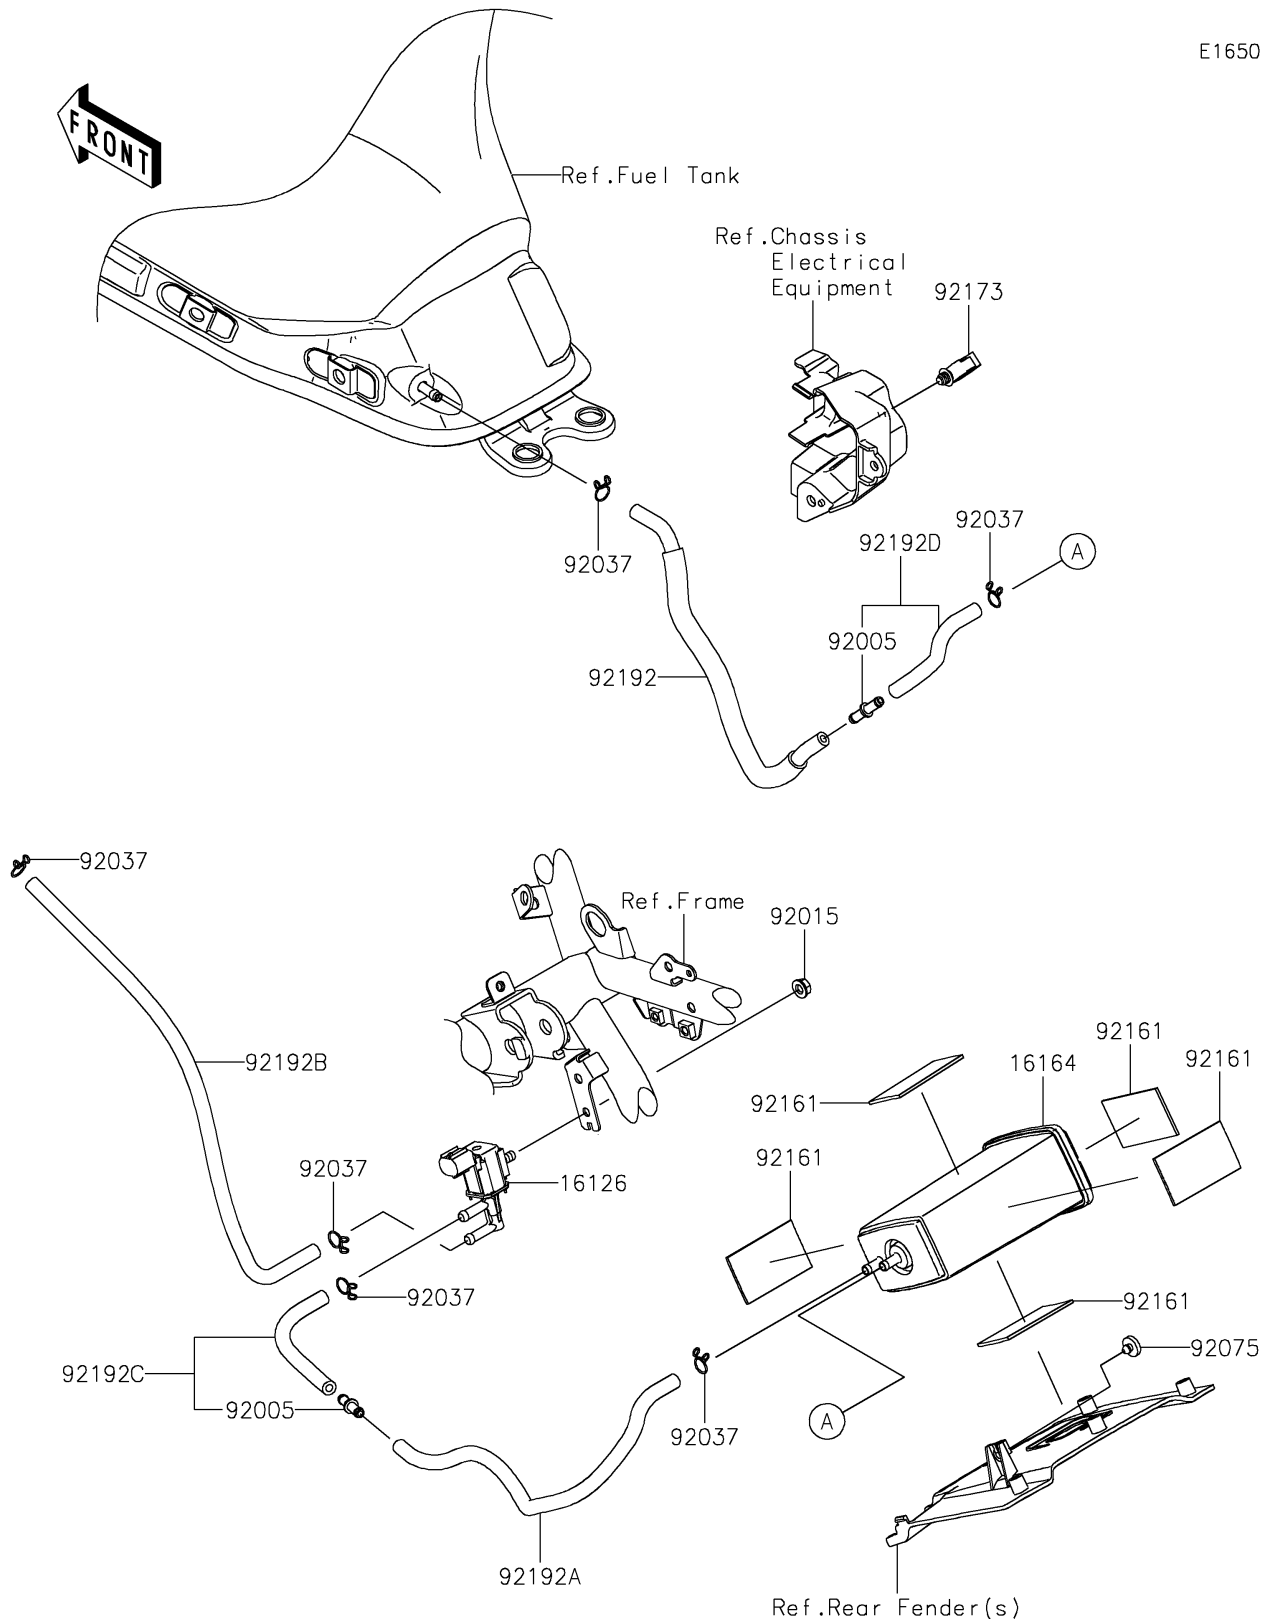

2021 Z650

PARTS DIAGRAM

Fuel Evaporative System(CA)

E1650

2021 Z650

PARTS LIST

Fuel Evaporative System(CA)

ITEM NAME	PART NUMBER	QUANTITY
VALVE,SOLENOID (Ref # 16126)	16126-0705	1
CANISTER (Ref # 16164)	16164-0012	1
FITTING (Ref # 92005)	92005-0721	2
NUT,FLANGED,6MM (Ref # 92015)	92015-1367	1
CLAMP,TUBE (Ref # 92037)	92037-147	6
DAMPER,BOOST SENSOR (Ref # 92075)	92075-2113	1
DAMPER (Ref # 92161)	92161-1883	5
CLAMP,HOLDER CLIP (Ref # 92173)	92173-0868	1
TUBE,TANK-FITTING (Ref # 92192)	92192-1659	1
TUBE,CANISTER-FITTING (Ref # 92192A)	92192-1660	1
TUBE,VALVE-THROTTLE BODY (Ref # 92192B)	92192-1661	1
TUBE,VALVE-FITTING (Ref # 92192C)	92192-1700	1
TUBE,CANISTER-FITTING (Ref # 92192D)	92192-1701	1