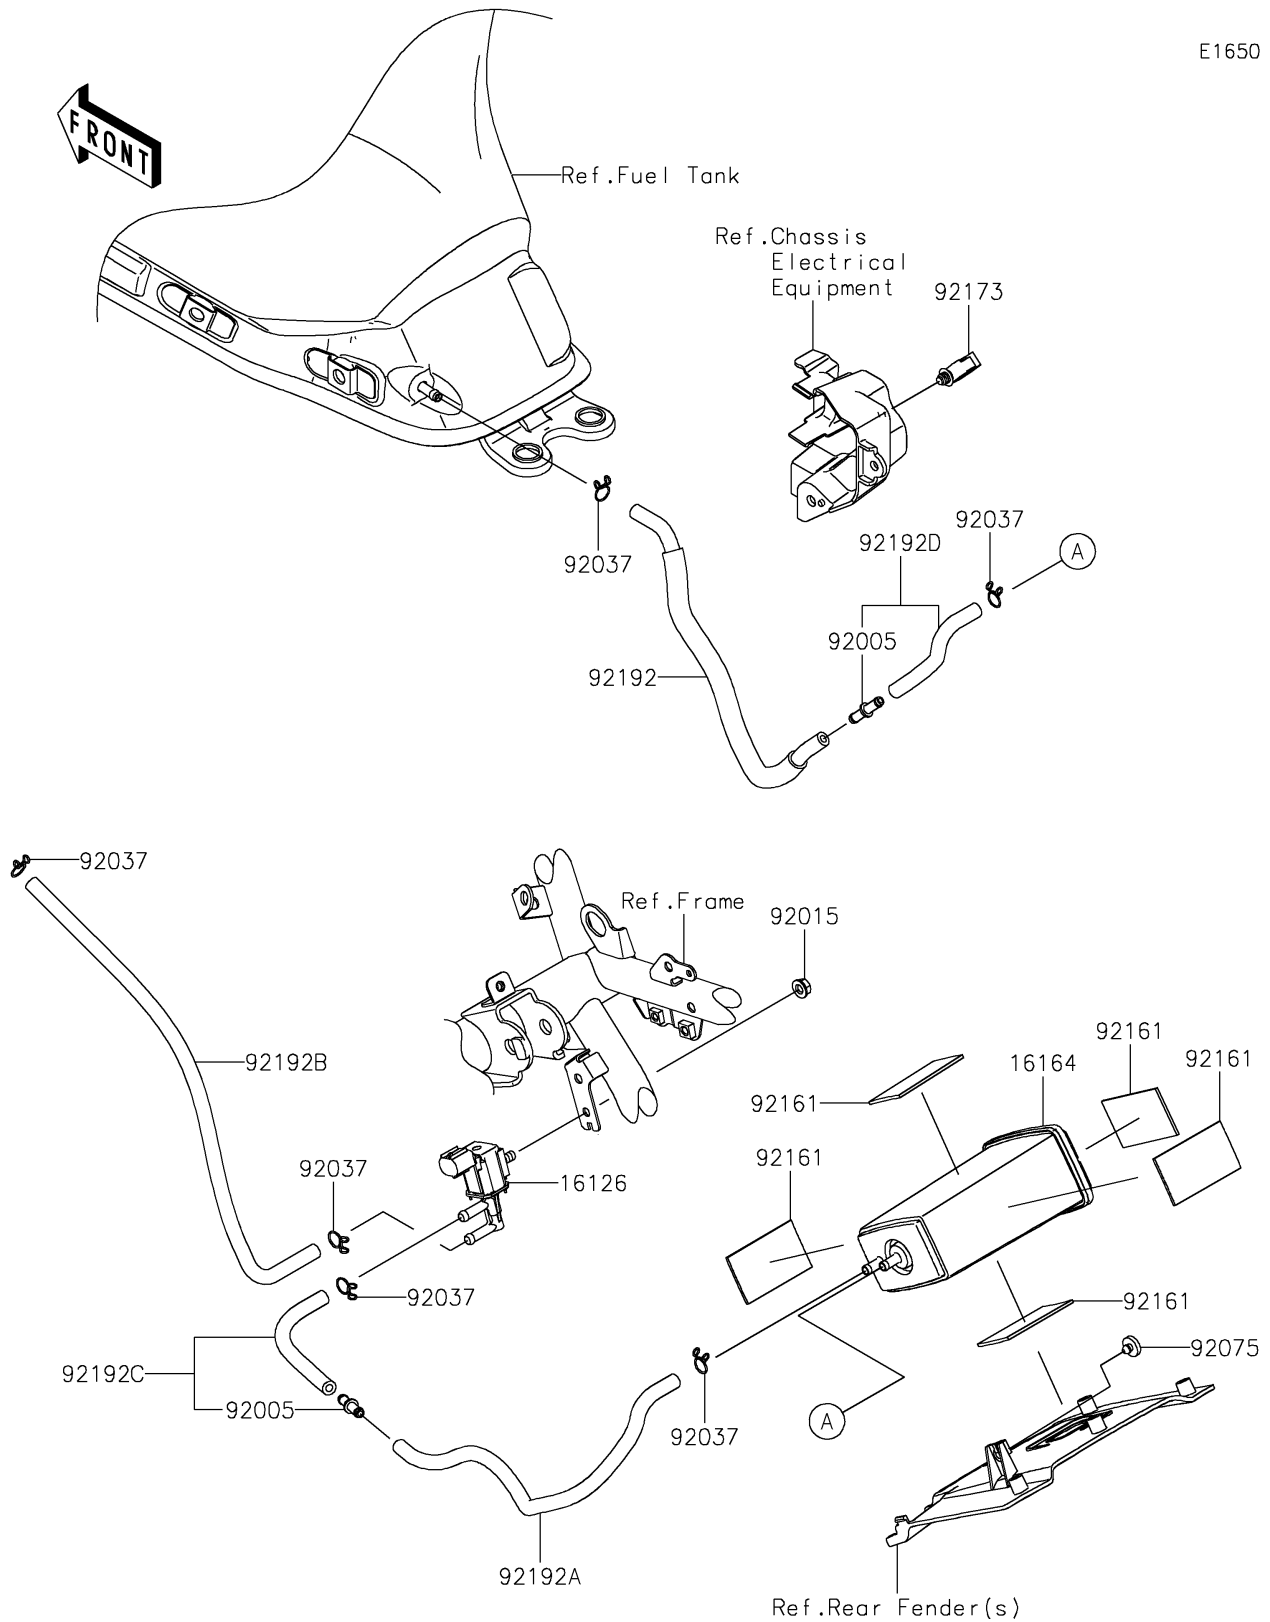

2021 Z650

PARTS DIAGRAM

Fuel Evaporative System(CA)

E1650

2021 Z650

PARTS LIST

Fuel Evaporative System(CA)

ITEM NAME

PART NUMBER

QUANTITY
