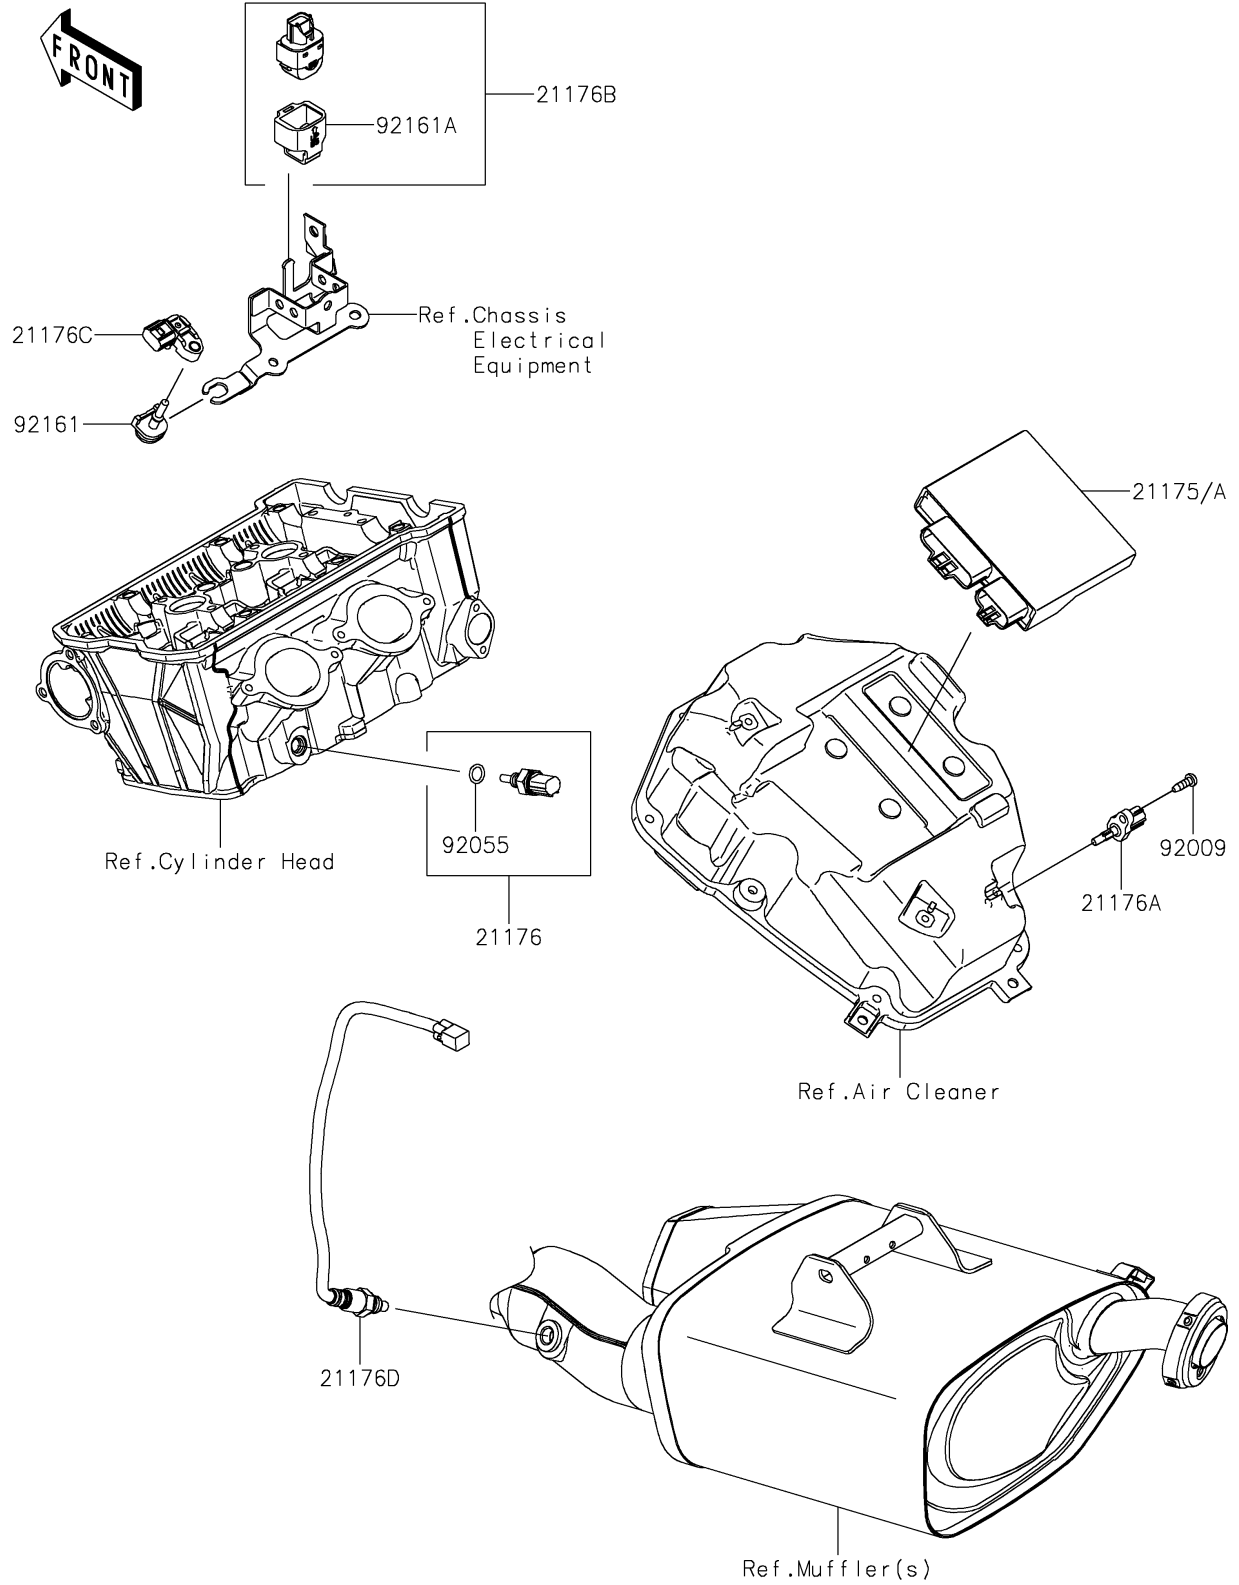

2021 Z650

PARTS DIAGRAM

Fuel Injection

E1530