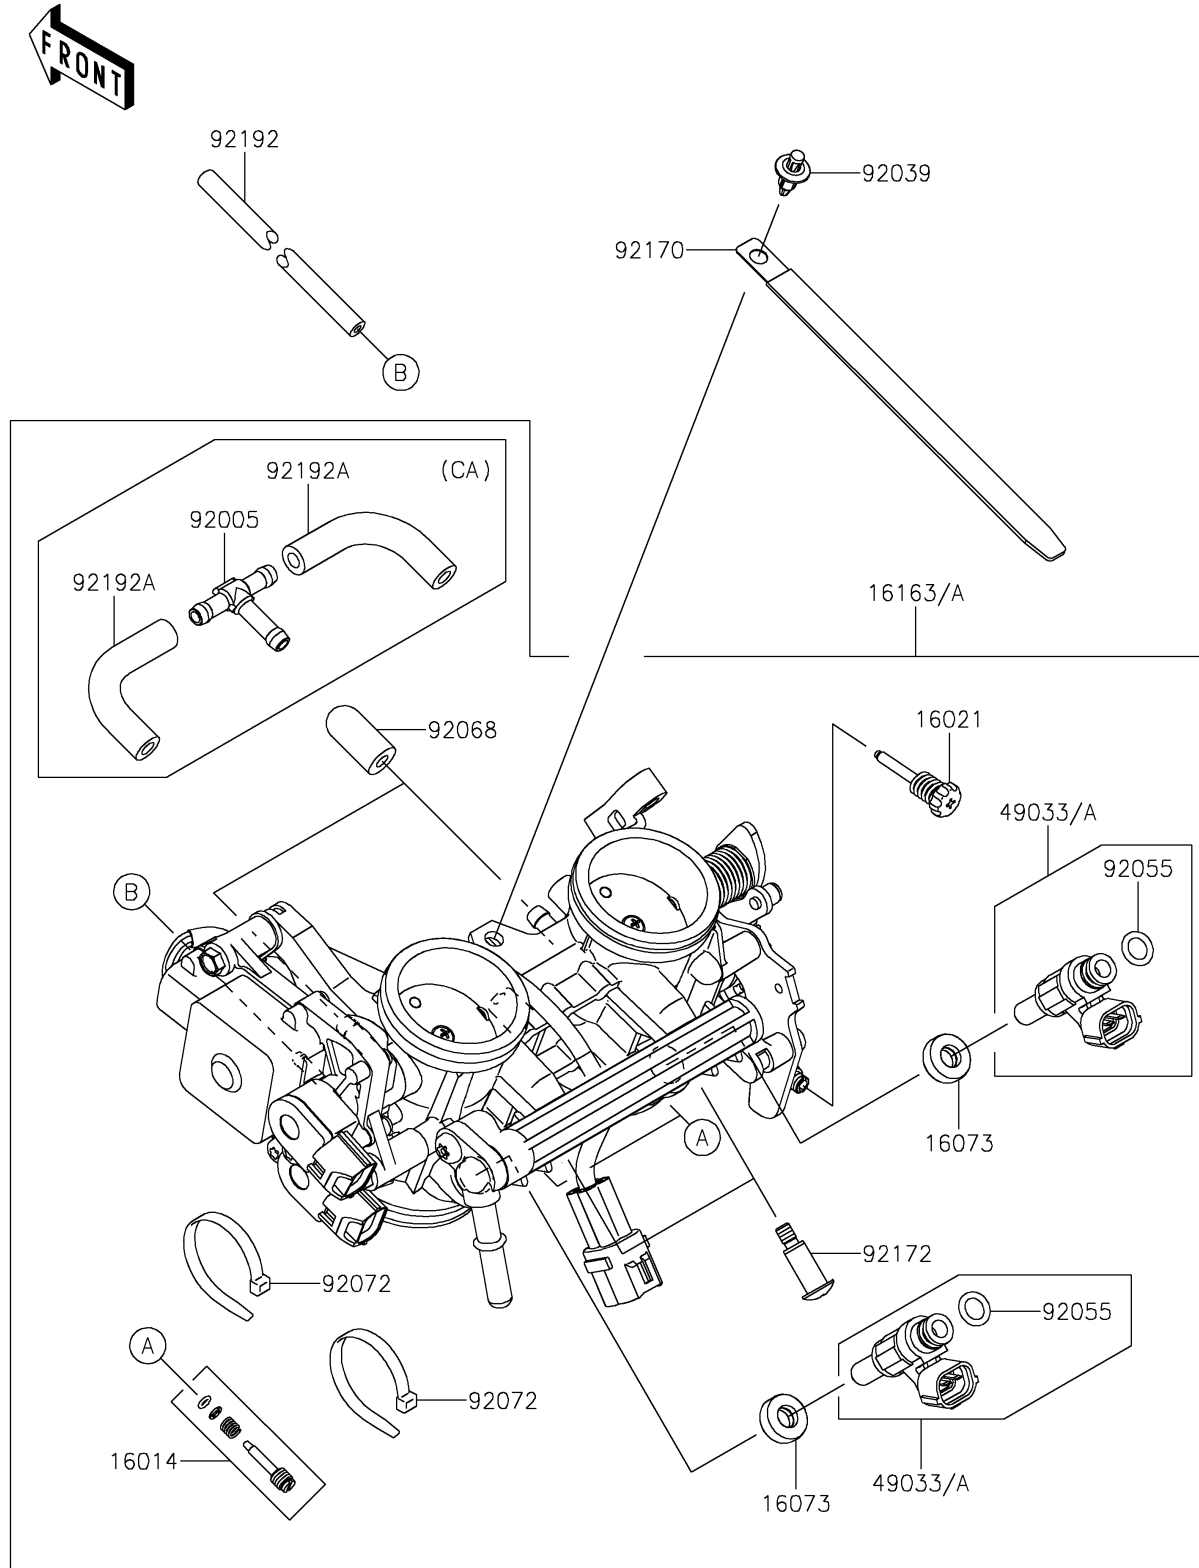

2021 Z650

PARTS DIAGRAM

Throttle

E1510

2021 Z650

PARTS LIST

Throttle

Kawasaki

Let the Good Times Roll®

ITEM NAME

PART NUMBER

QUANTITY
