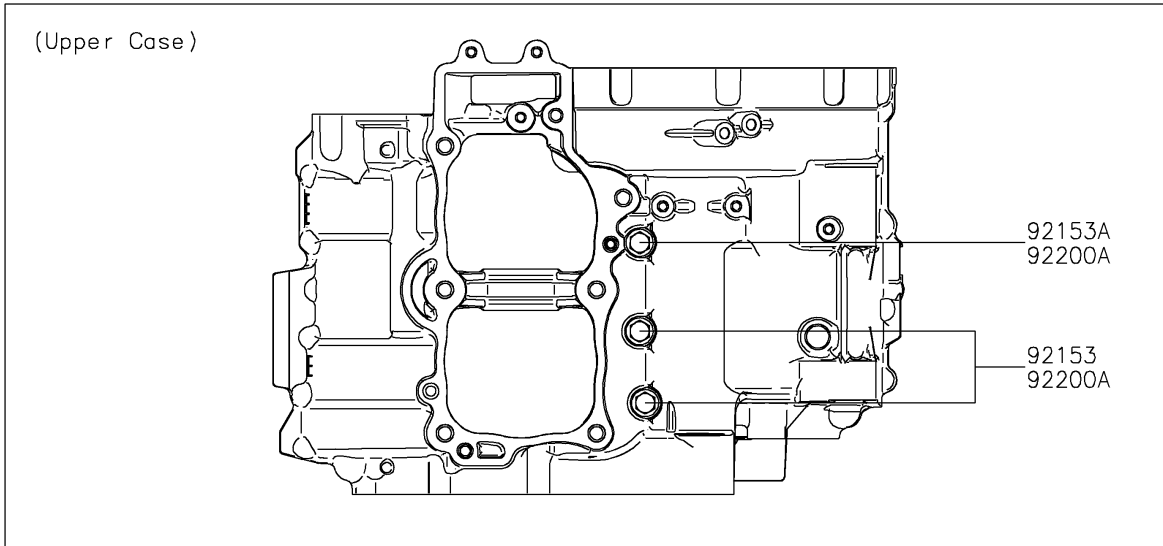

2021 Z650

PARTS DIAGRAM

Crankcase Bolt Pattern

E1412

2021 Z650

PARTS LIST

Crankcase Bolt Pattern

ITEM NAME

PART NUMBER

QUANTITY
