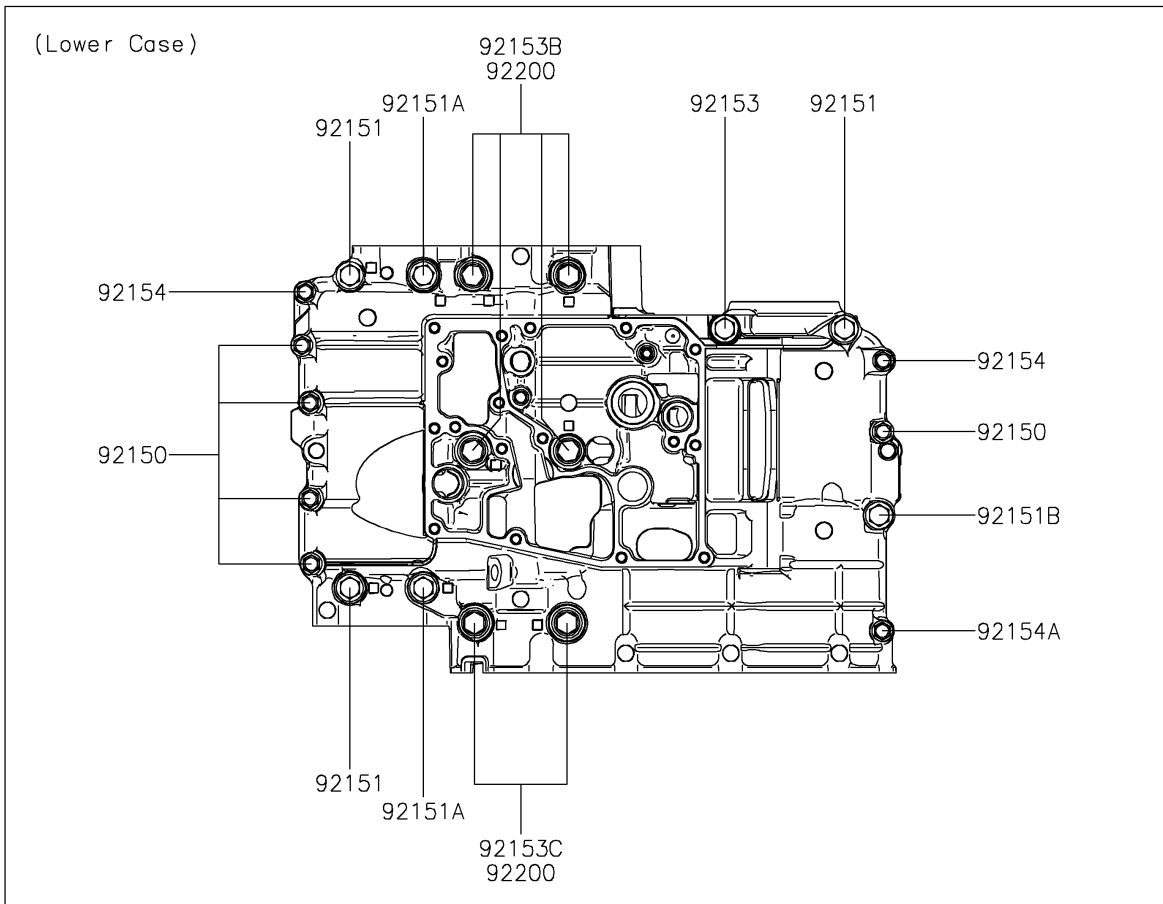

2021 Z650

PARTS DIAGRAM

Crankcase Bolt Pattern

E1412

2021 Z650

PARTS LIST

Crankcase Bolt Pattern

ITEM NAME

PART NUMBER

QUANTITY
