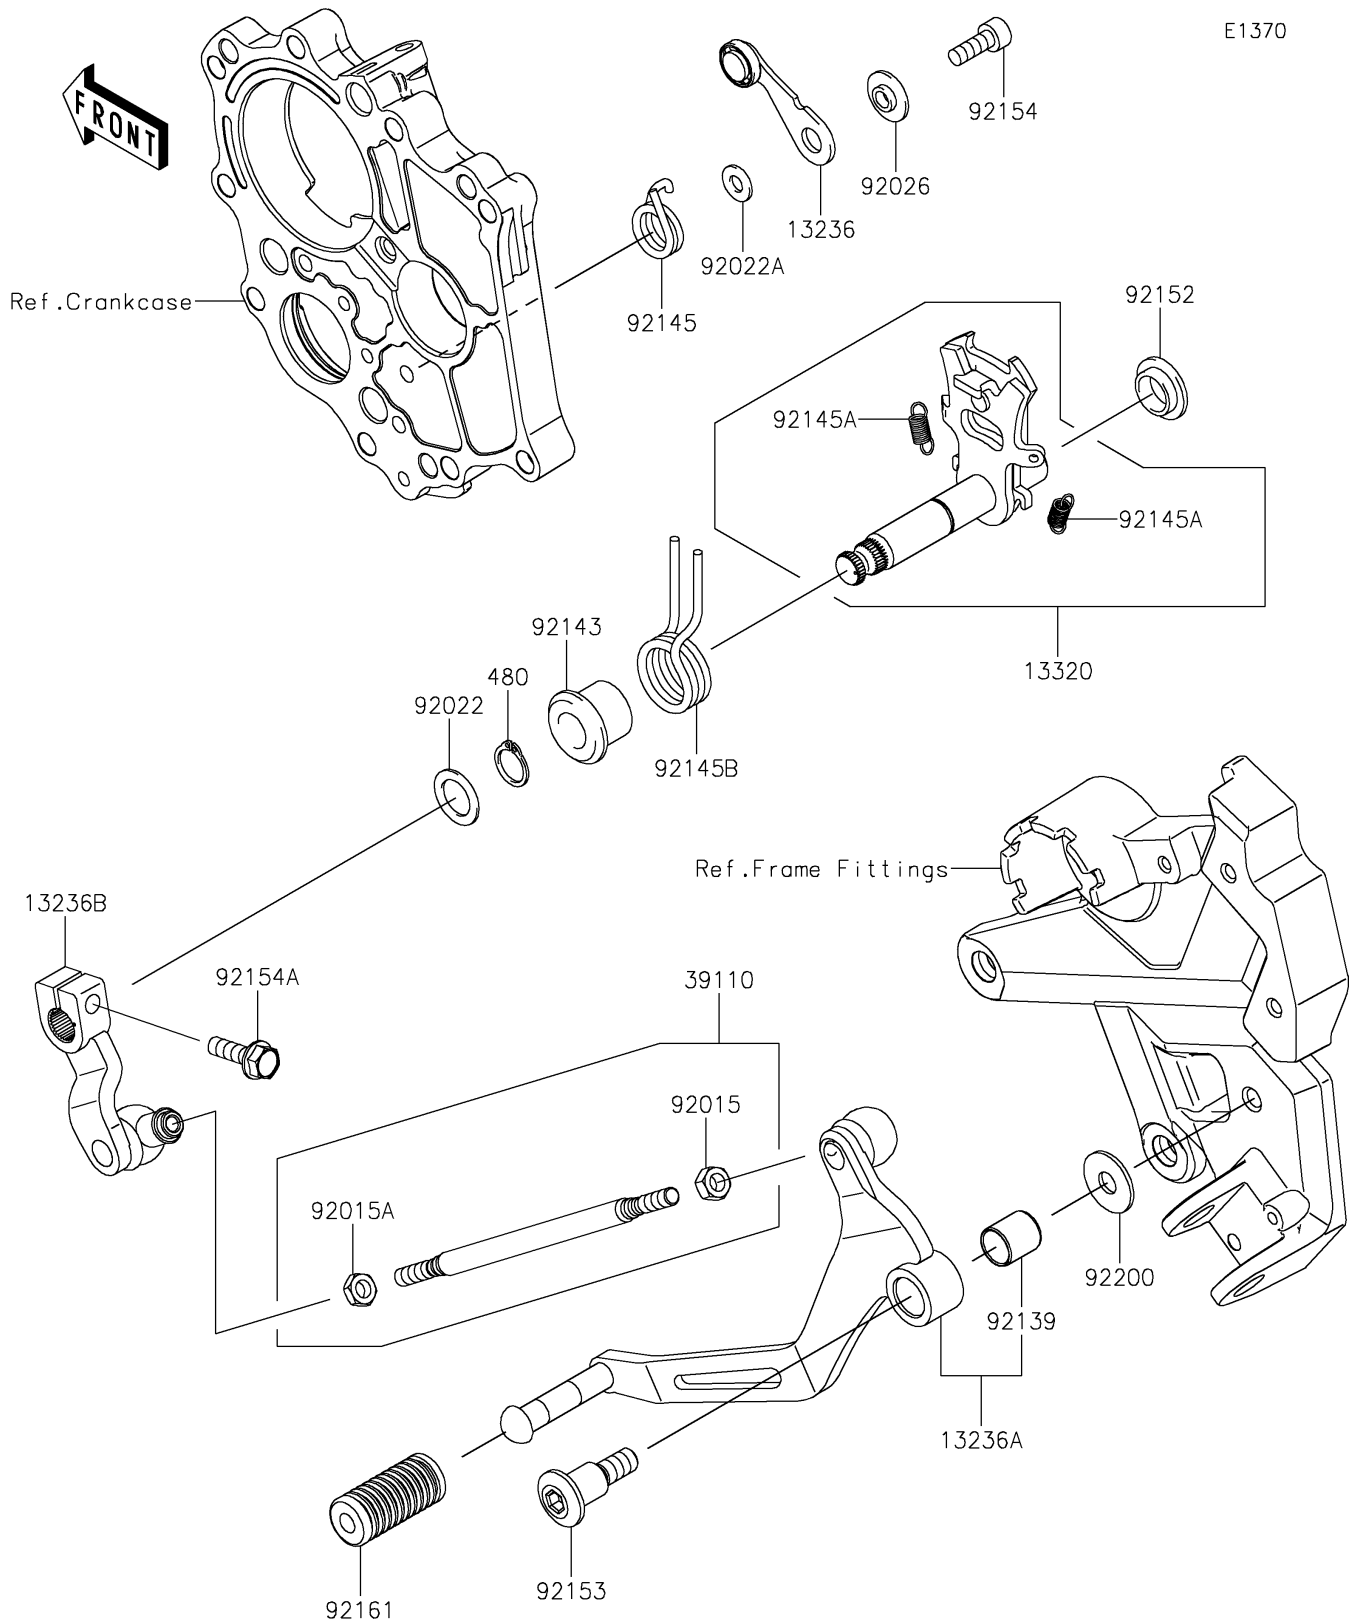

2021 Z650

PARTS DIAGRAM

Gear Change Mechanism

E1370

2021 Z650

PARTS LIST

Gear Change Mechanism

ITEM NAME

PART NUMBER

QUANTITY
