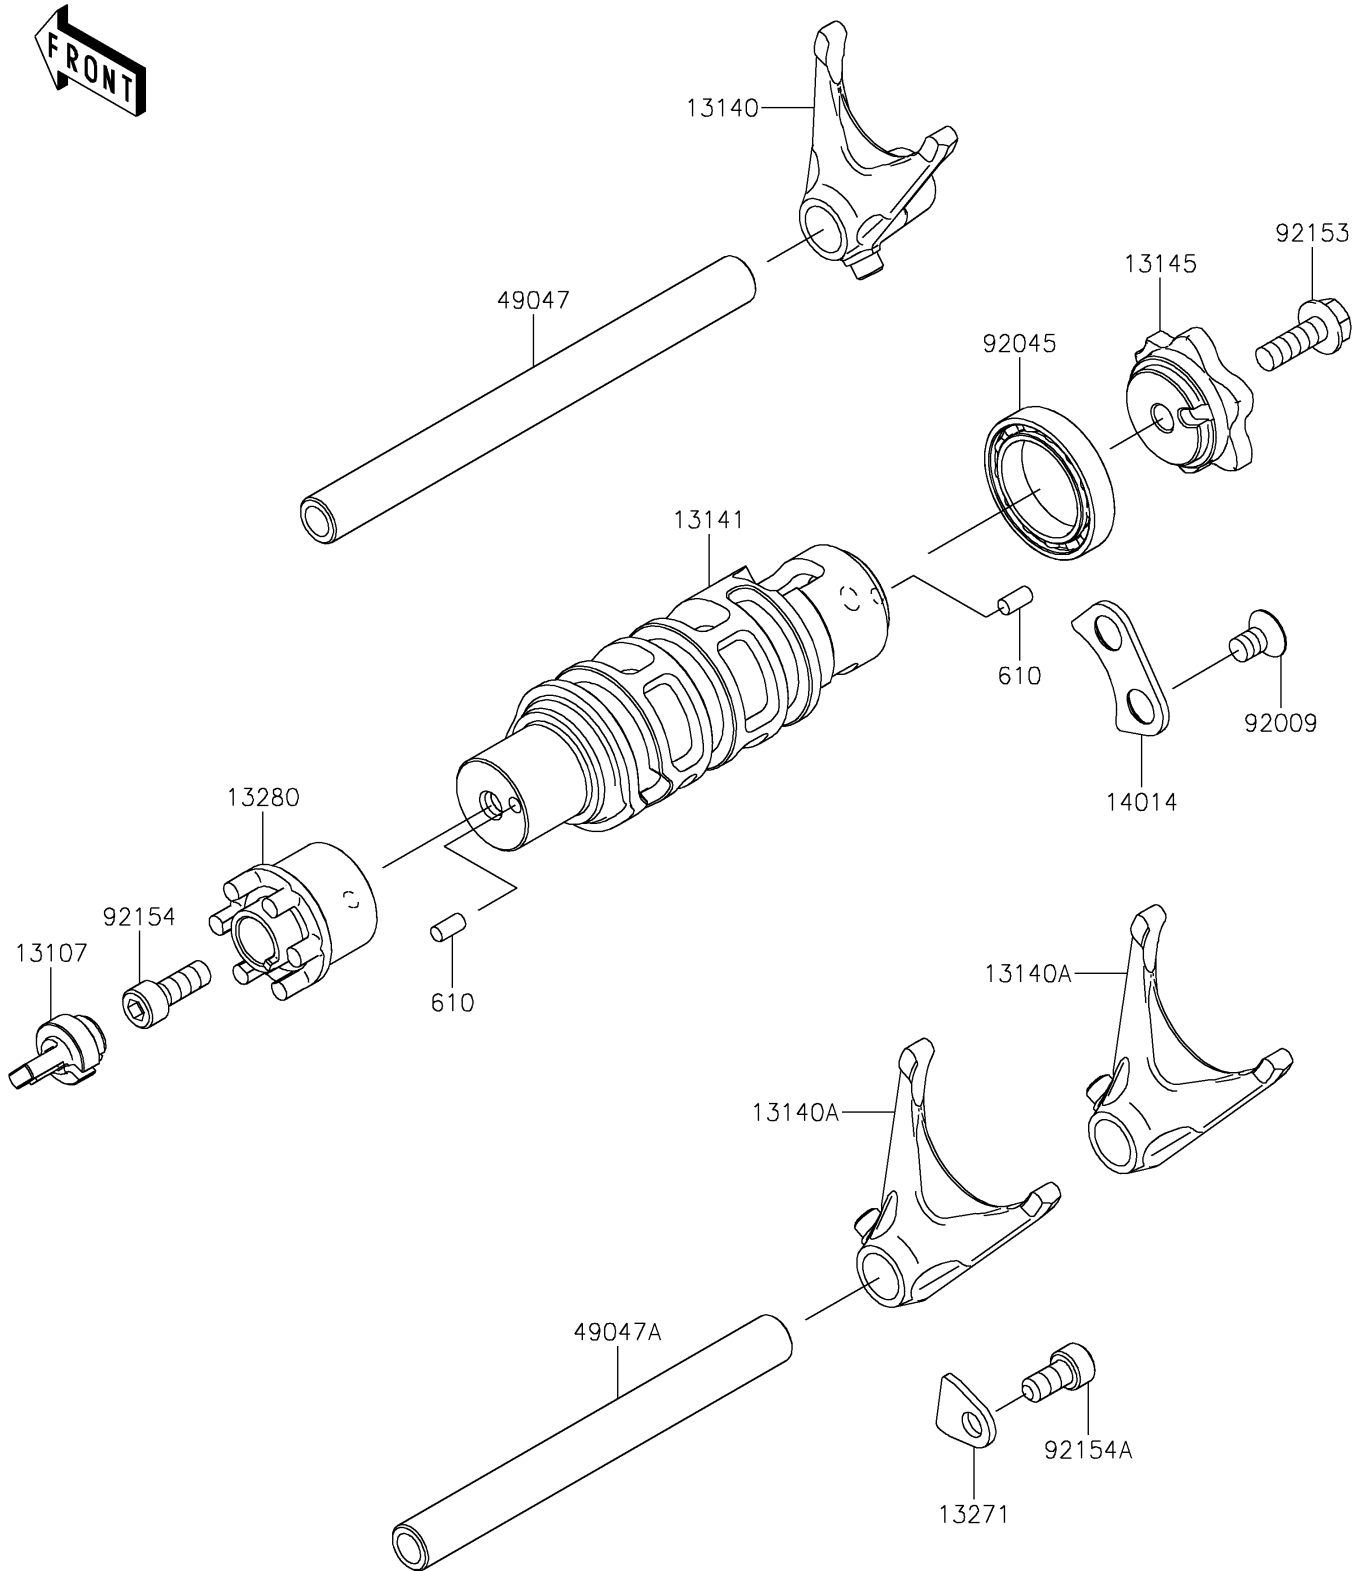

2021 Z650

PARTS DIAGRAM

Gear Change Drum/Shift Fork(s)

E1362

2021 Z650

PARTS LIST

Gear Change Drum/Shift Fork(s)

ITEM NAME

PART NUMBER

QUANTITY
