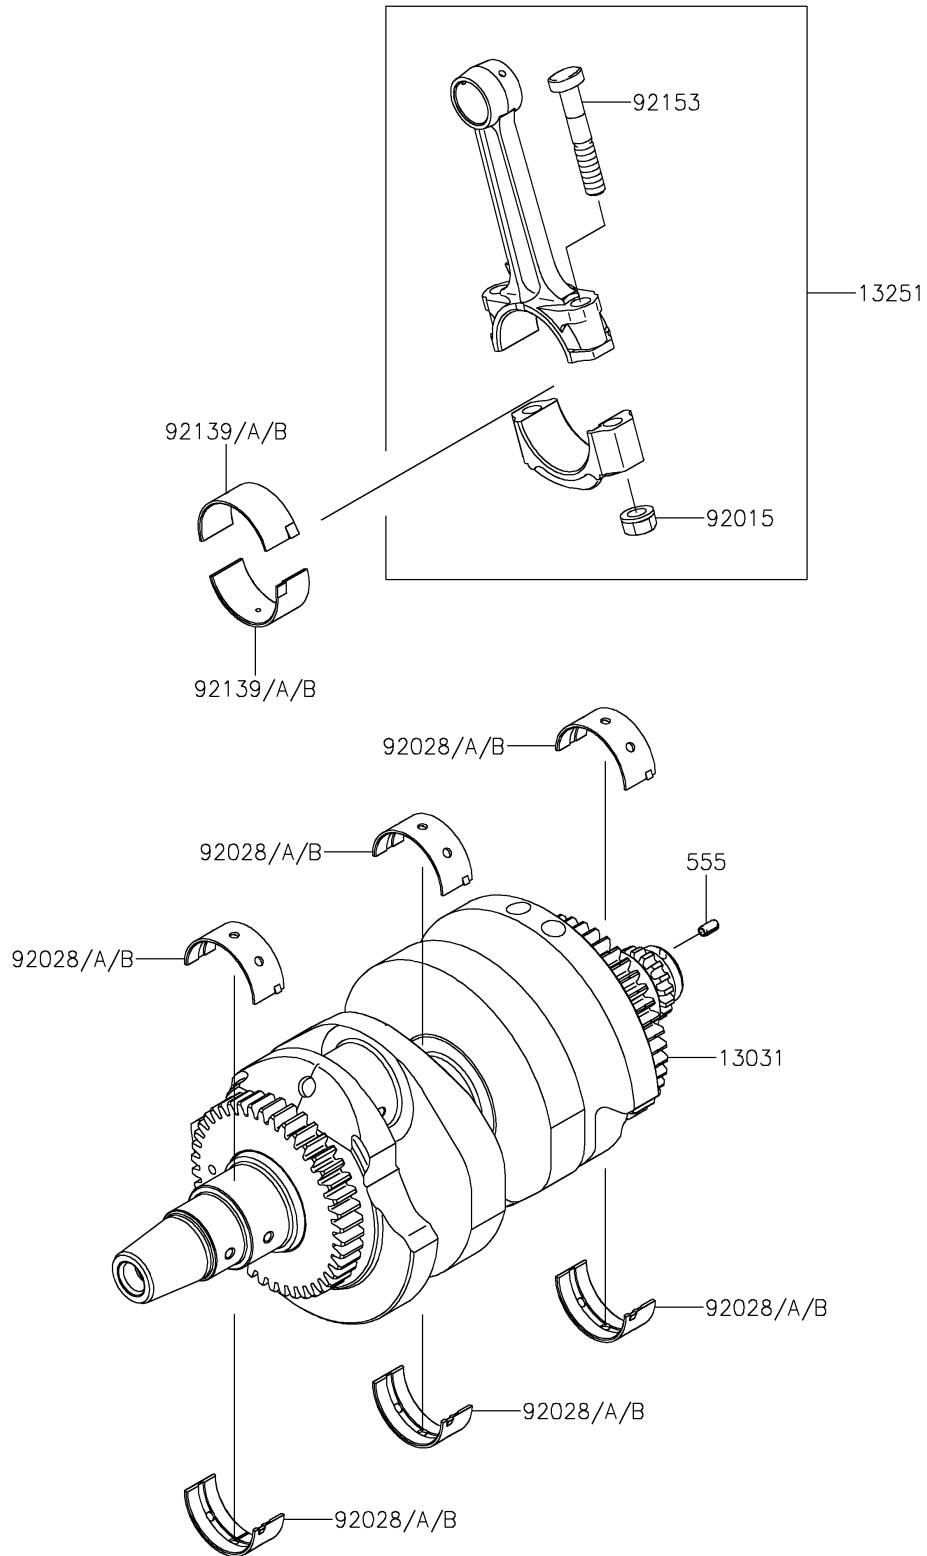

2021 Z650

PARTS DIAGRAM

Crankshaft

E1321

2021 Z650

PARTS LIST

Crankshaft

ITEM NAME

PART NUMBER

QUANTITY
