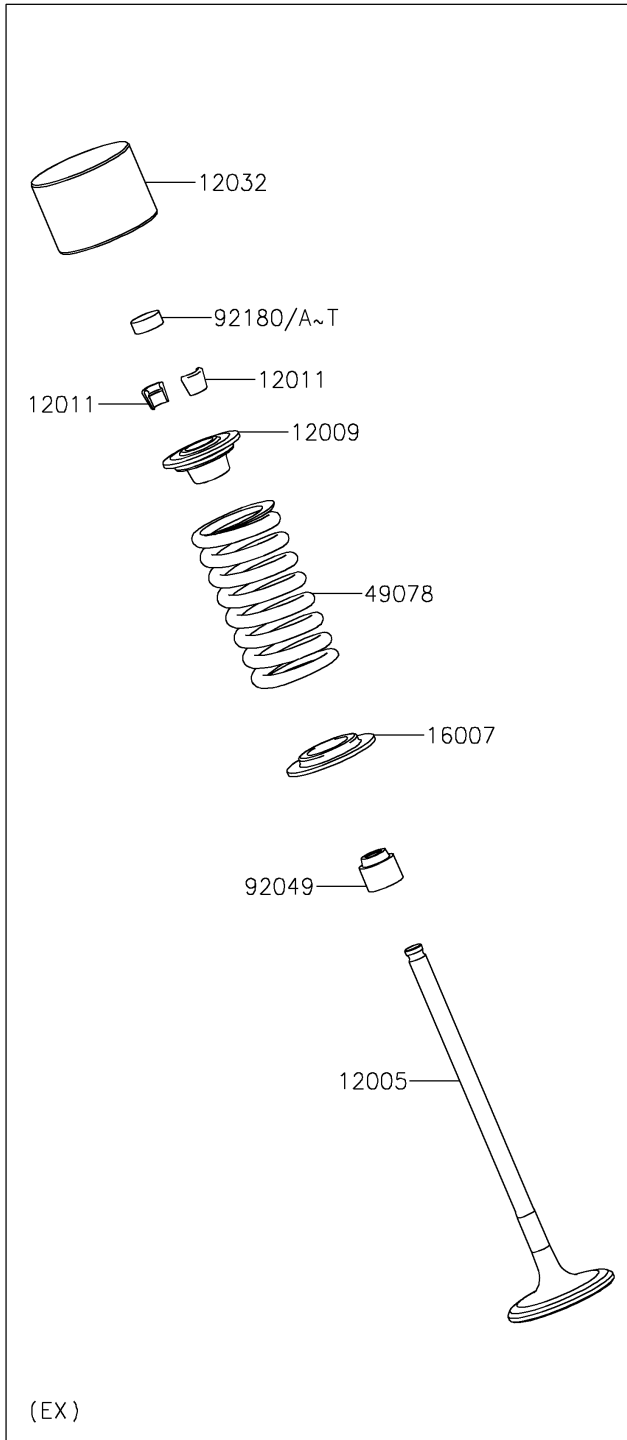

2021 Z650

PARTS DIAGRAM

Valve(s)

E1210

2021 Z650

PARTS LIST

Valve(s)

ITEM NAME

PART NUMBER

QUANTITY
