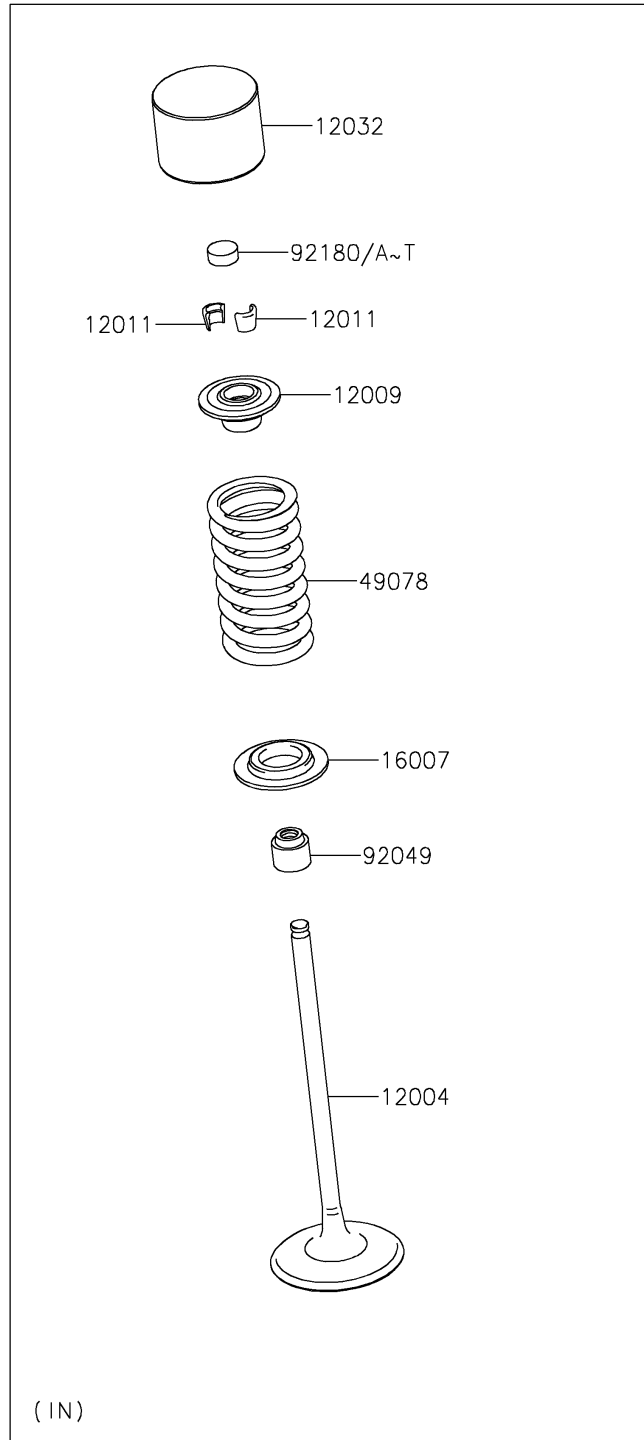

2021 Z650

PARTS DIAGRAM

Valve(s)

E1210

2021 Z650

PARTS LIST

Valve(s)

ITEM NAME

PART NUMBER

QUANTITY
