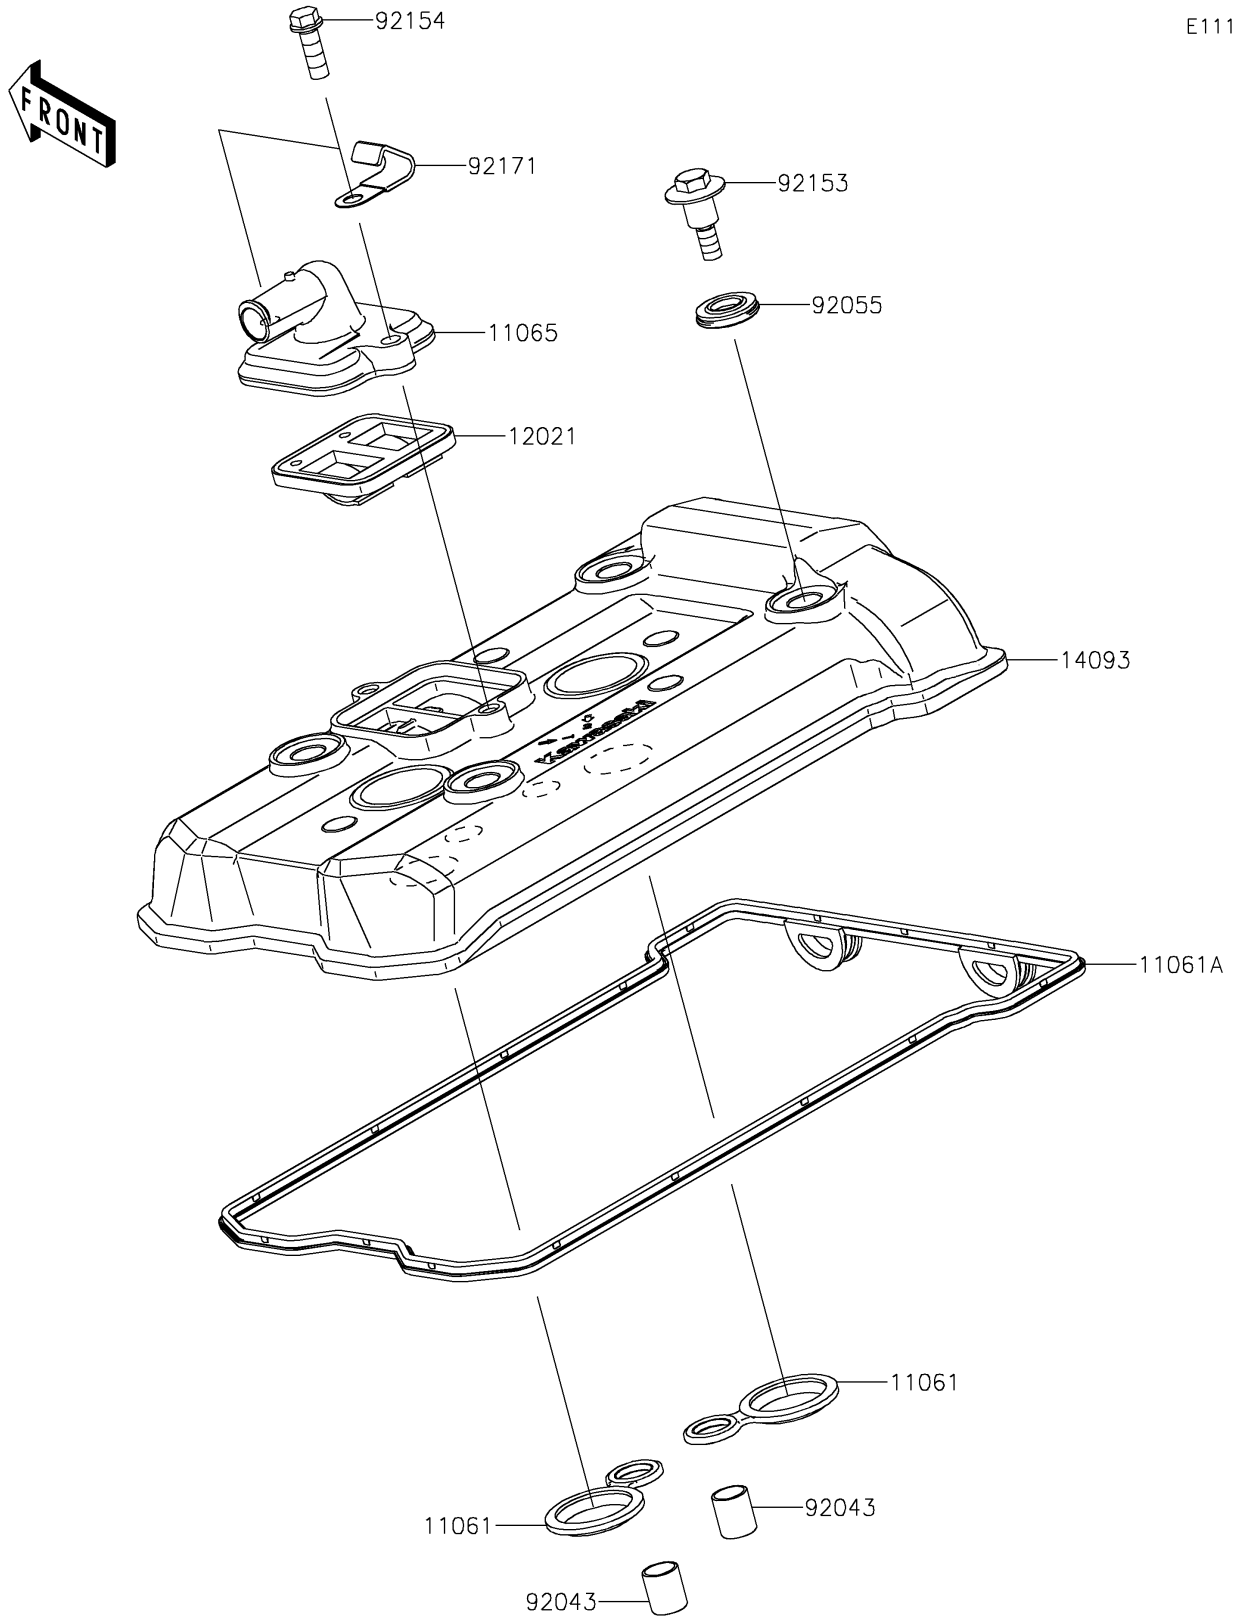

2021 Z650

PARTS DIAGRAM

Cylinder Head Cover

E1112

2021 Z650

PARTS LIST

Cylinder Head Cover

ITEM NAME	PART NUMBER	QUANTITY
-----------	-------------	----------
