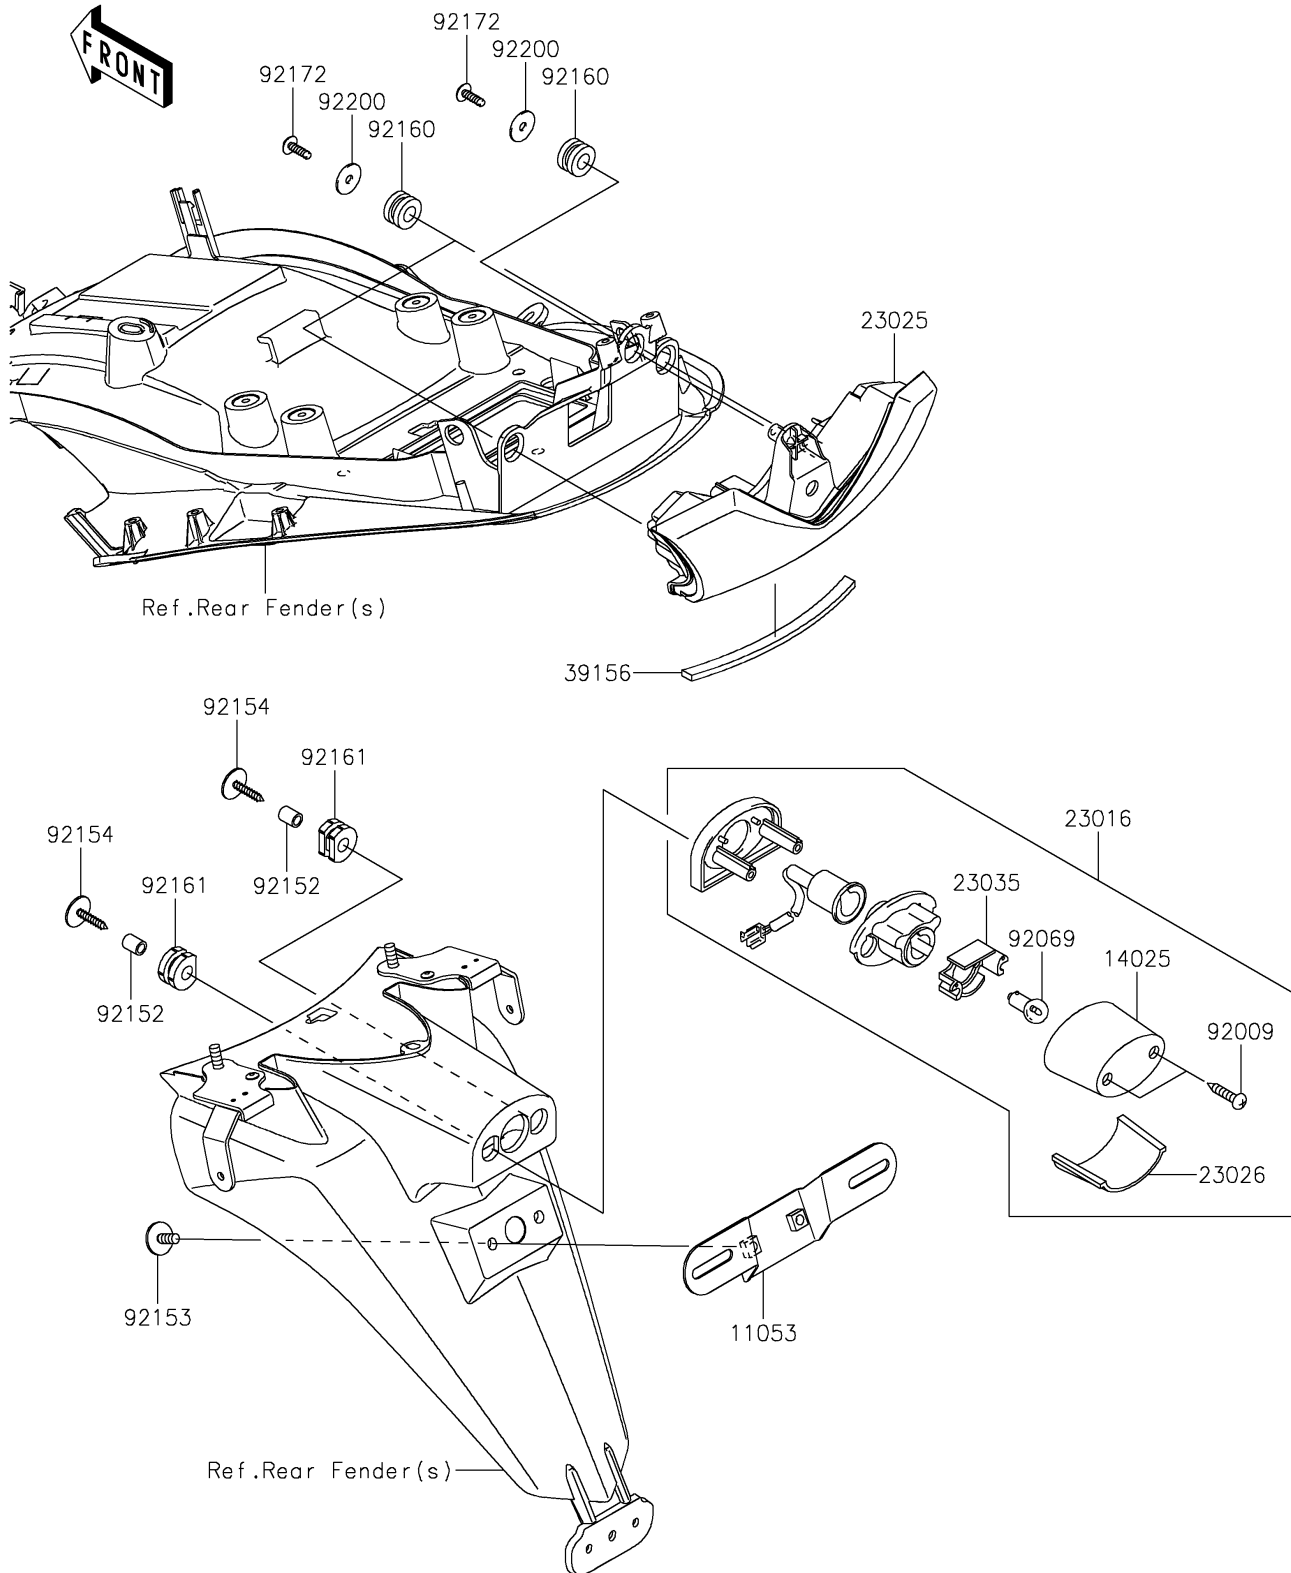

2021 NINJA[®] ZX[™]-14R ABS

PARTS DIAGRAM

Taillight(s)

F2720

2021 NINJA® ZX™-14R ABS

PARTS LIST

Taillight(s)

ITEM NAME	PART NUMBER	QUANTITY
BRACKET,LICENSE (Ref # 11053)	11053-0400	1
COVER,LICENSE LAMP (Ref # 14025)	14025-1725	1
LAMP-ASSY,LICENSE (Ref # 23016)	23016-0565	1
LAMP-TAIL (Ref # 23025)	23025-0379	1
LENS,LICENSE LAMP (Ref # 23026)	23026-0021	1
REFLECTOR-LAMP,LICENSE (Ref # 23035)	23035-1066	1
PAD (Ref # 39156)	39156-0869	1
SCREW,TAPPING,4X20 (Ref # 92009)	92009-1378	2
BULB,12V 5W (Ref # 92069)	92069-1055	1
COLLAR,6X9X11.5 (Ref # 92152)	92152-0372	2
BOLT,6X16 (Ref # 92153)	92153-1423	2
BOLT,TAPPING,WASHER,5X25 (Ref # 92154)	92154-0261	2
DAMPER,10X20X12 (Ref # 92160)	92160-1167	3
DAMPER (Ref # 92161)	92161-0776	2
SCREW,TAPPING,5X16 (Ref # 92172)	92172-0238	3
WASHER,5.5X20X1.2 (Ref # 92200)	92200-0284	3