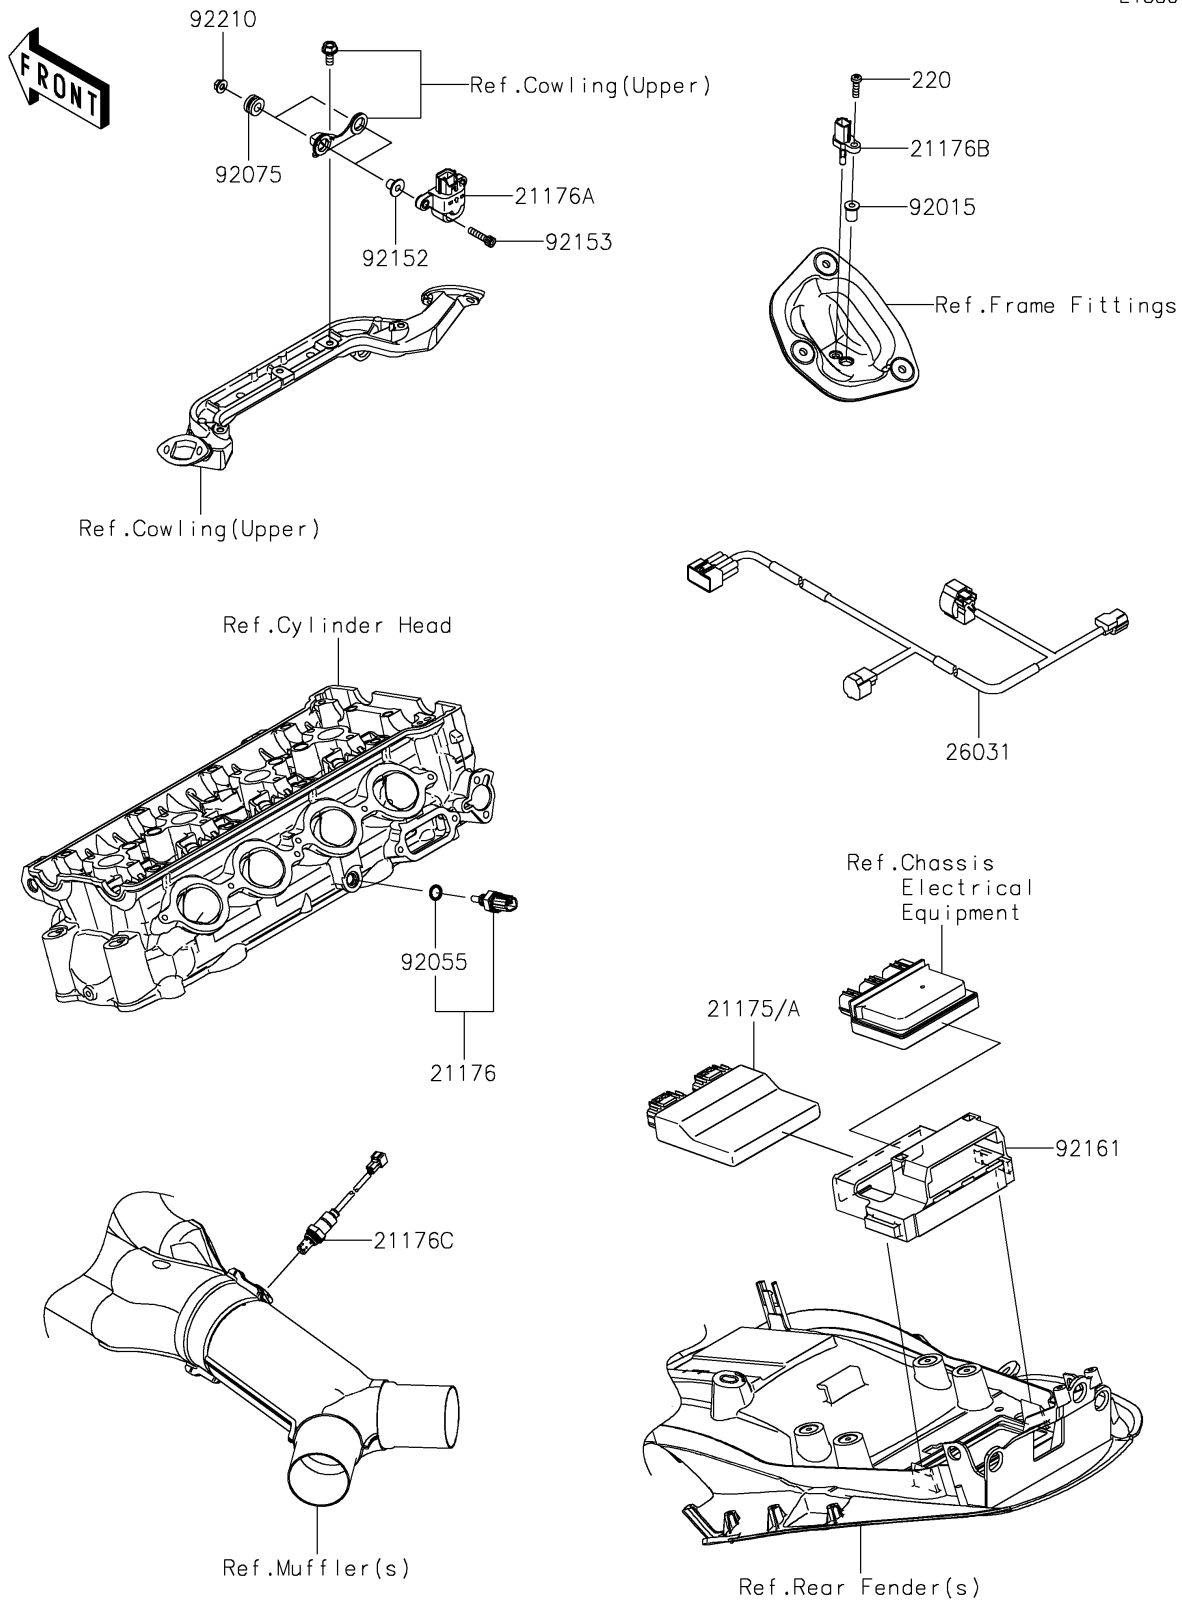

2021 NINJA® ZX™-14R ABS

PARTS DIAGRAM

Fuel Injection

E1530

2021 NINJA® ZX™-14R ABS

PARTS LIST

Fuel Injection

ITEM NAME	PART NUMBER	QUANTITY
SENSOR,WATER TEMP (Ref # 21176)	21176-0009	1
SENSOR,VEHICLE-DOWN (Ref # 21176A)	21176-0026	1
SENSOR,AIR TEMPERATURE (Ref # 21176B)	21176-0048	1
SENSOR,OXYGEN (Ref # 21176C)	21176-0090	1
SCREW-PAN-CROS,5X18 (Ref # 220)	220AB0518	1
HARNESS (Ref # 26031)	26031-1385	1
NUT,WELL,5MM (Ref # 92015)	92015-1757	1
RING-O,9.5X1.9 (Ref # 92055)	92055-0016	1
DAMPER (Ref # 92075)	92075-1912	2
COLLAR (Ref # 92152)	92152-0329	2
BOLT,SOCKET,5X22 (Ref # 92153)	92153-1597	2
DAMPER,ECU (Ref # 92161)	92161-1805	1
NUT,FLANGED,5MM (Ref # 92210)	92210-0007	2