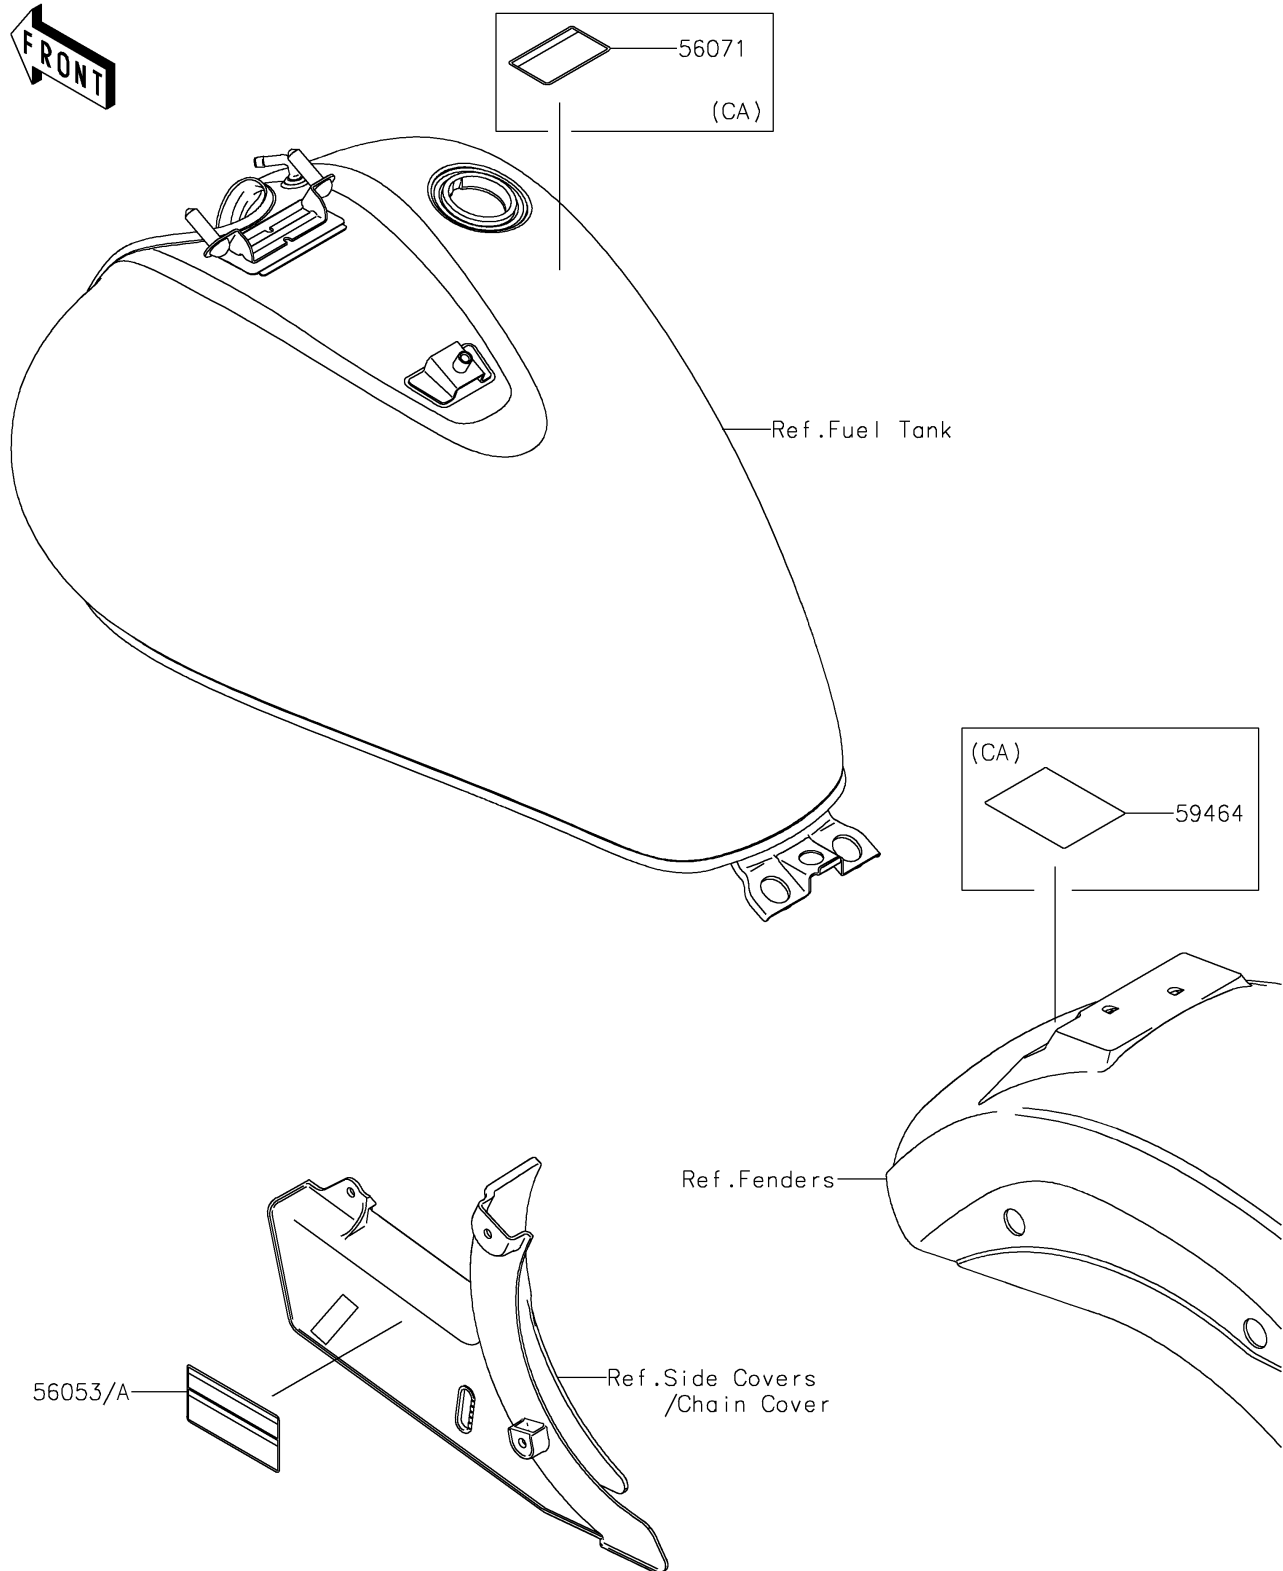

2021 VULCAN® 900 CLASSIC LT

PARTS DIAGRAM

Labels

F2860

2021 VULCAN® 900 CLASSIC LT

PARTS LIST

Labels

ITEM NAME	PART NUMBER	QUANTITY
LABEL-SPECIFICATION,TIRE&LOAD (Ref # 56053)	56053-1109	1