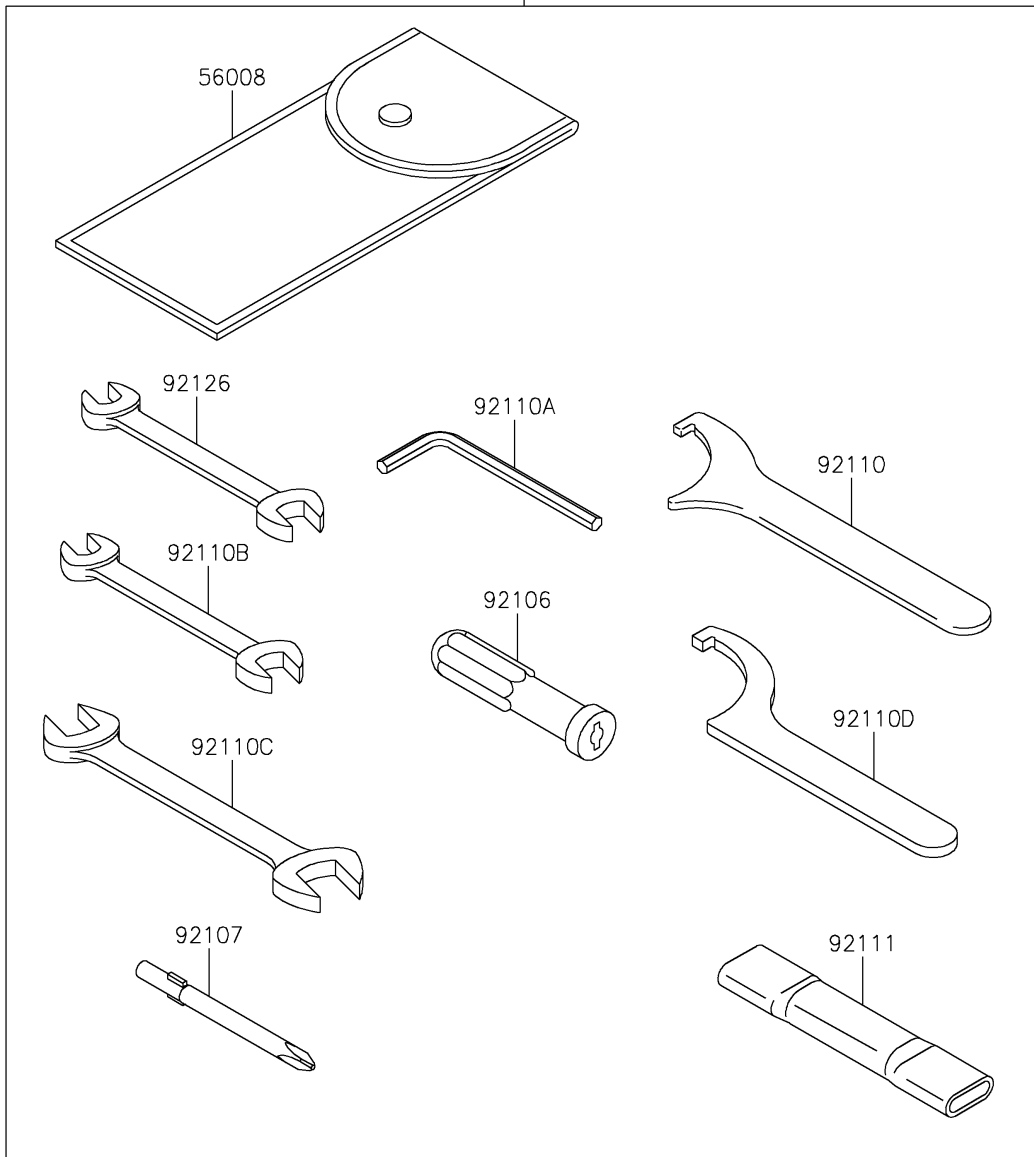

2021 VULCAN® 900 CLASSIC LT

PARTS DIAGRAM

Owner's Tools

56007

F2810