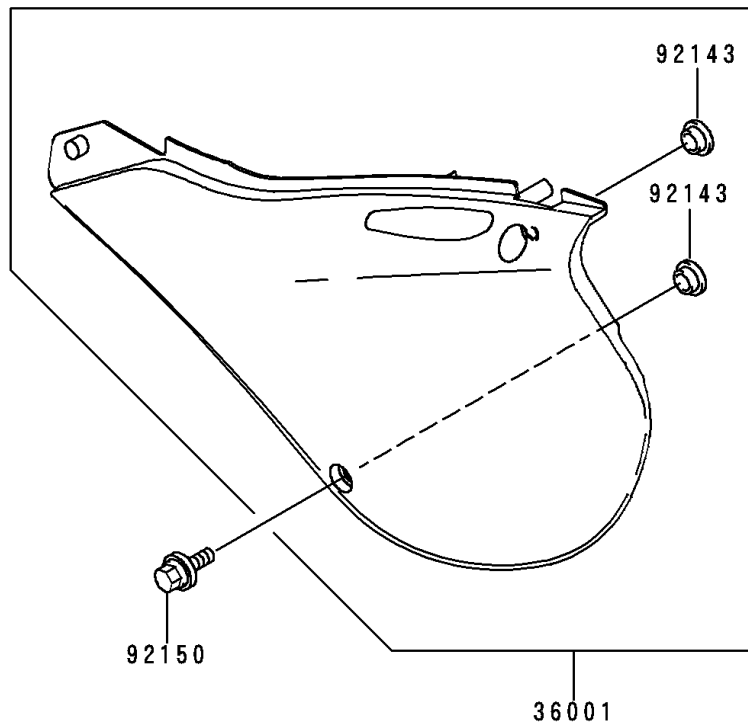

2000 KX250

PARTS DIAGRAM

Side Covers

F2611

2000 KX250

PARTS LIST

Side Covers

Kawasaki

Let the Good Times Roll®

ITEM NAME

PART NUMBER

QUANTITY
