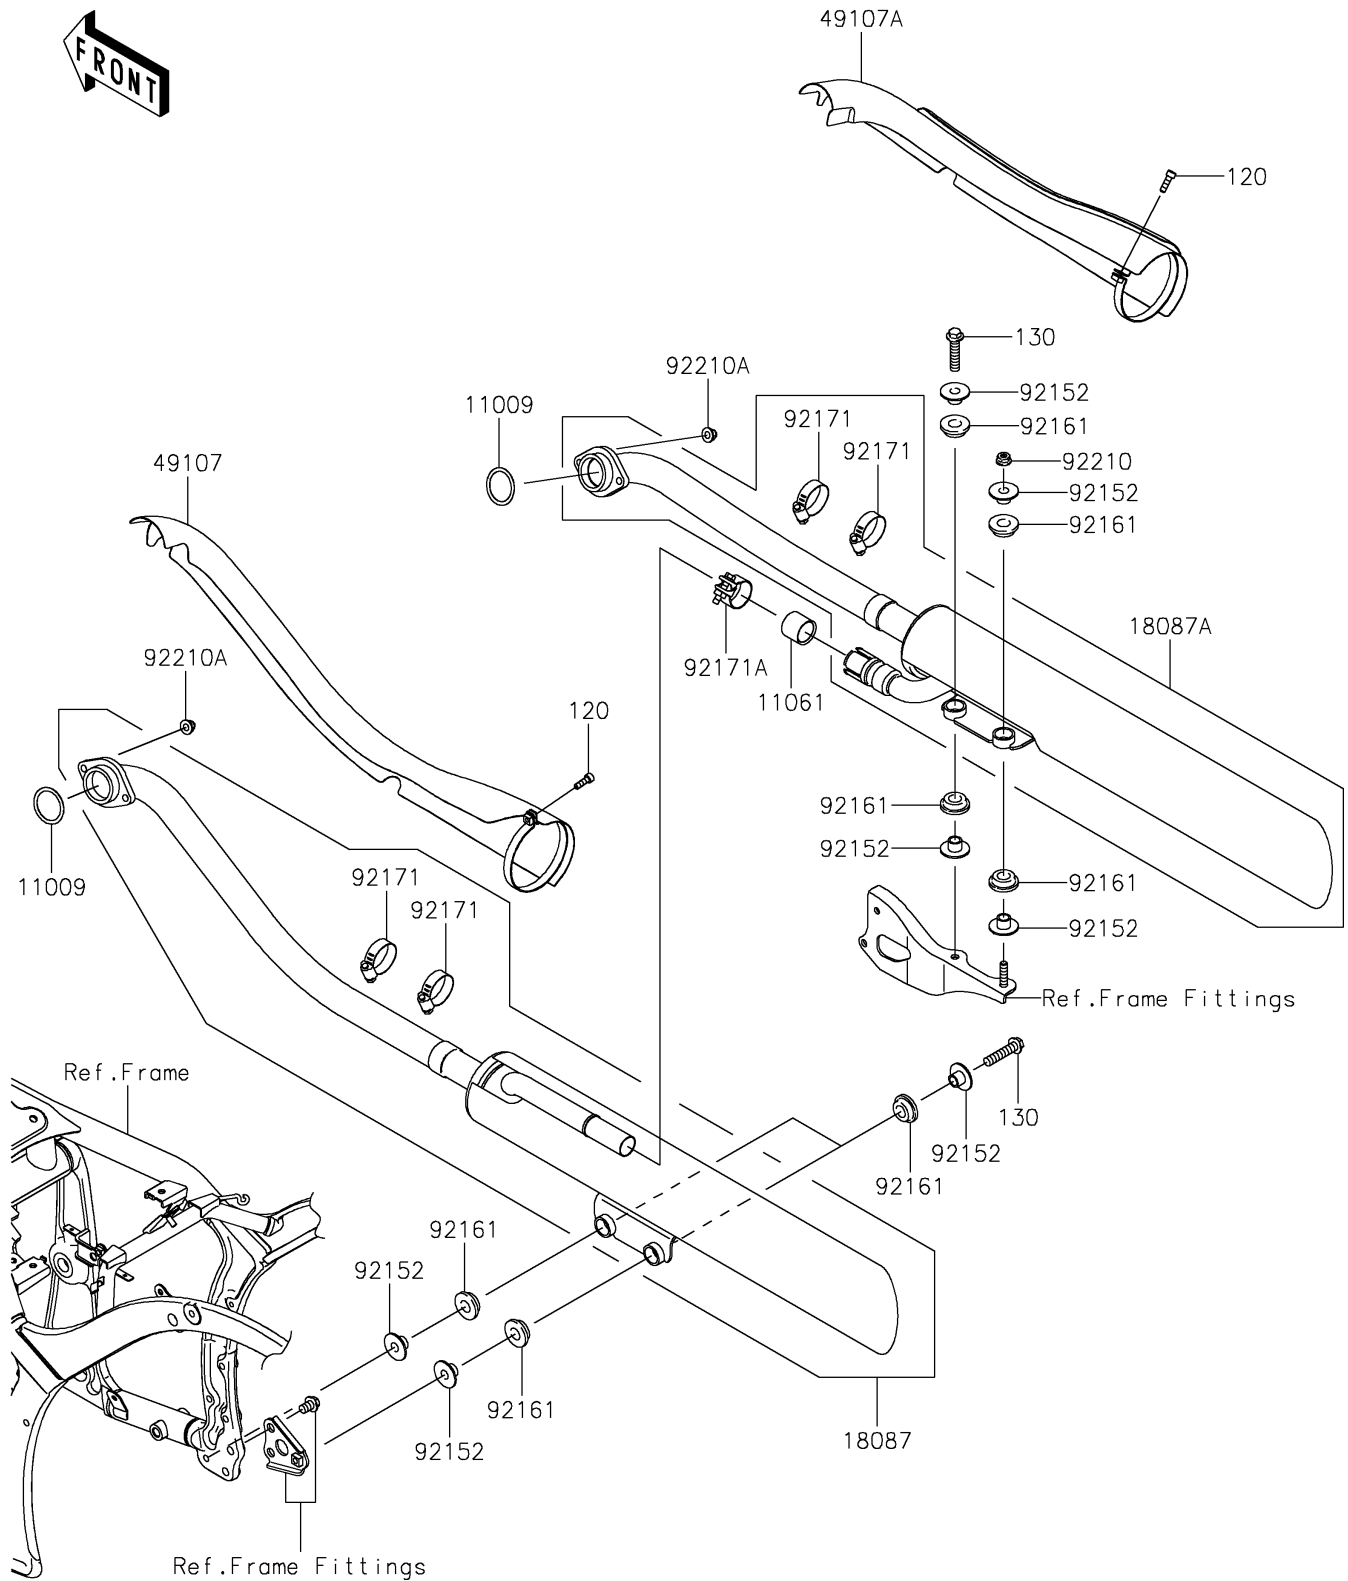

2021 VULCAN® 900 CLASSIC LT

PARTS DIAGRAM

Muffler(s)

E1140

2021 VULCAN® 900 CLASSIC LT

PARTS LIST

Muffler(s)

| ITEM NAME | PART NUMBER | QUANTITY |
|--|-------------|----------|
| GASKET,EXHAUST PIPE HOLDER (Ref # 11009) | 11009-1856 | 2 |
| GASKET,MUFFLER JOINT (Ref # 11061) | 11061-0207 | 1 |
| BOLT-SOCKET,6X20 (Ref # 120) | 120CC0620 | 2 |
| BOLT-FLANGED,8X35 (Ref # 130) | 130BB0835 | 3 |
| MUFFLER,FR (Ref # 18087) | 18087-0281 | 1 |
| MUFFLER,RR (Ref # 18087A) | 18087-0282 | 1 |
| COVER-EXHAUST PIPE,FR (Ref # 49107) | 49107-0087 | 1 |
| COVER-EXHAUST PIPE,RR (Ref # 49107A) | 49107-0106 | 1 |
| COLLAR,8.8X12X10.6 (Ref # 92152) | 92152-0082 | 8 |
| DAMPER (Ref # 92161) | 92161-0135 | 8 |
| CLAMP (Ref # 92171) | 92171-0059 | 4 |
| CLAMP (Ref # 92171A) | 92171-0593 | 1 |
| NUT,FLANGED,8MM (Ref # 92210) | 92210-0004 | 1 |
| NUT,CAP,8MM (Ref # 92210A) | 92210-1132 | 4 |