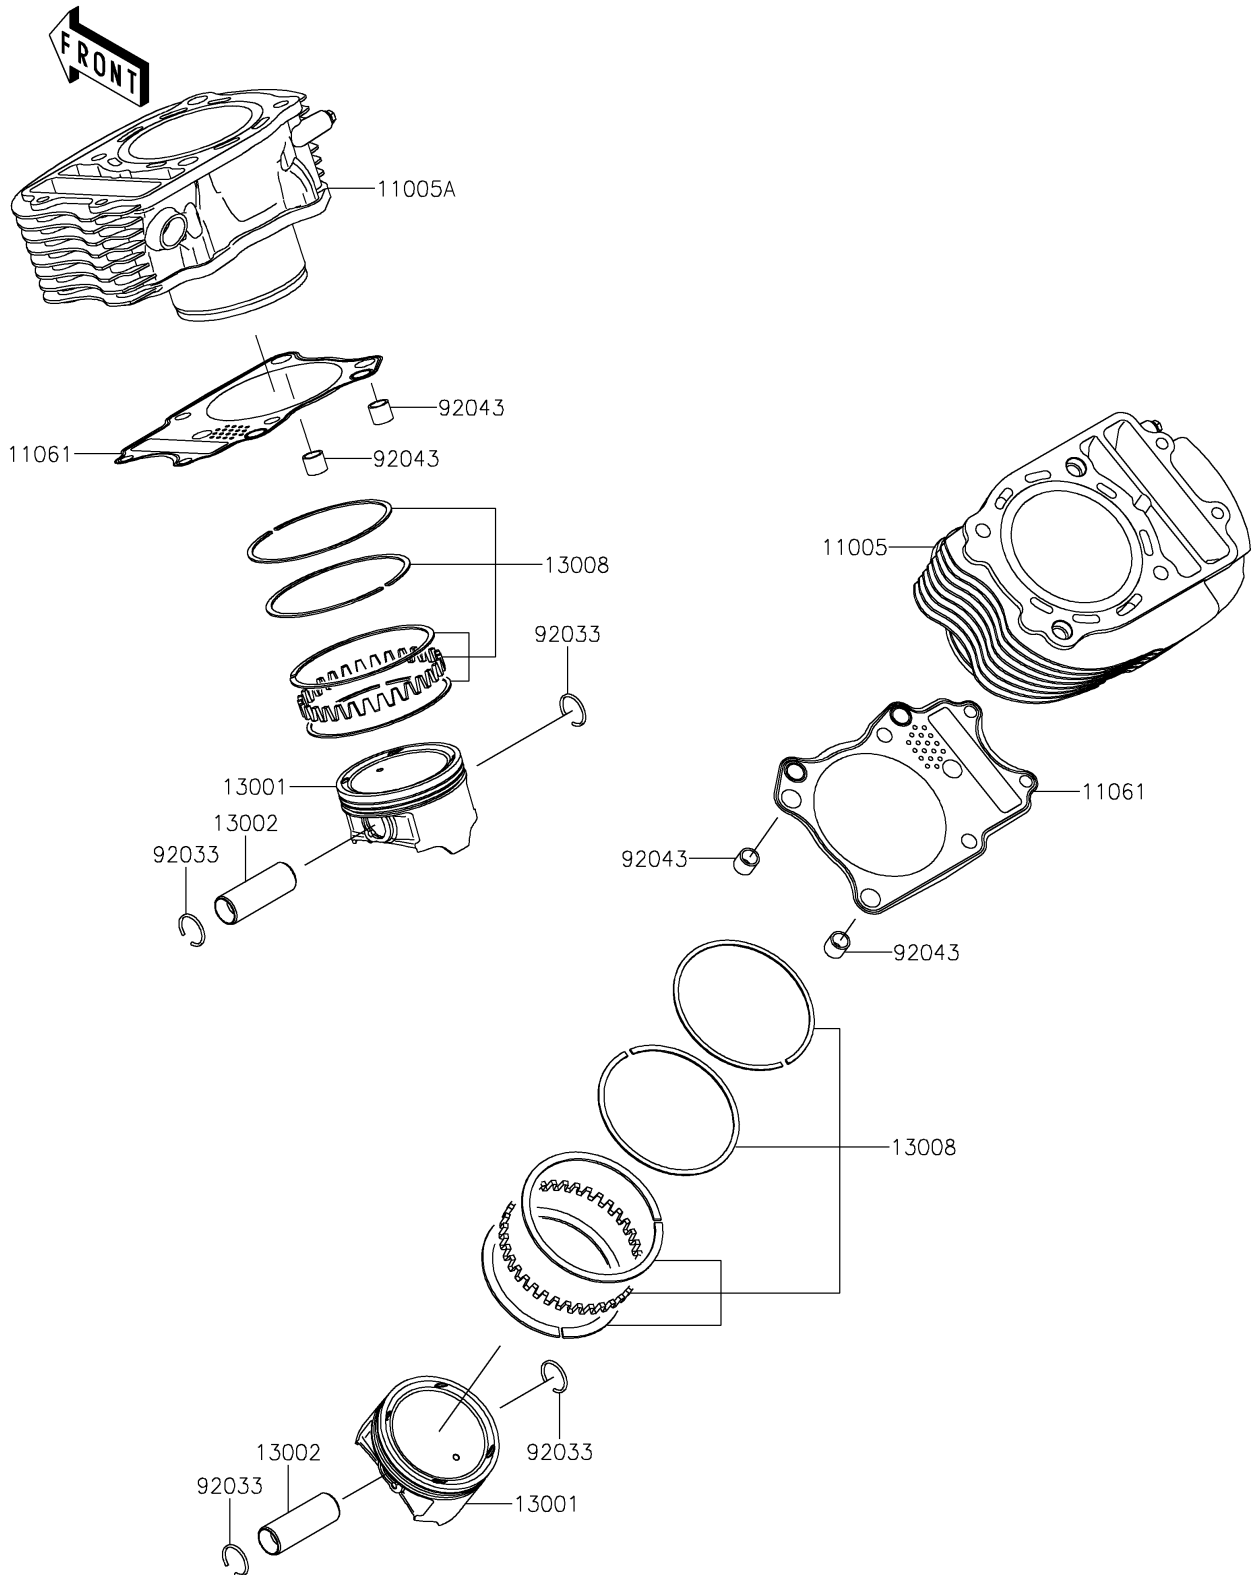

2021 VULCAN® 900 CLASSIC LT

PARTS DIAGRAM

Cylinder/Piston(s)

E1120

2021 VULCAN® 900 CLASSIC LT

PARTS LIST

Cylinder/Piston(s)

ITEM NAME	PART NUMBER	QUANTITY
CYLINDER-ENGINE,RR (Ref # 11005)	11005-0687	1
CYLINDER-ENGINE,FR (Ref # 11005A)	11005-0689	1
GASKET,CYLINDER BASE (Ref # 11061)	11061-0284	2
PISTON-ENGINE (Ref # 13001)	13001-0067	2
PIN-PISTON (Ref # 13002)	13002-0011	2
RING-SET-PISTON (Ref # 13008)	13008-0021	2
RING-SNAP (Ref # 92033)	92033-1188	4
PIN,11X14X12.3 (Ref # 92043)	92043-1266	4