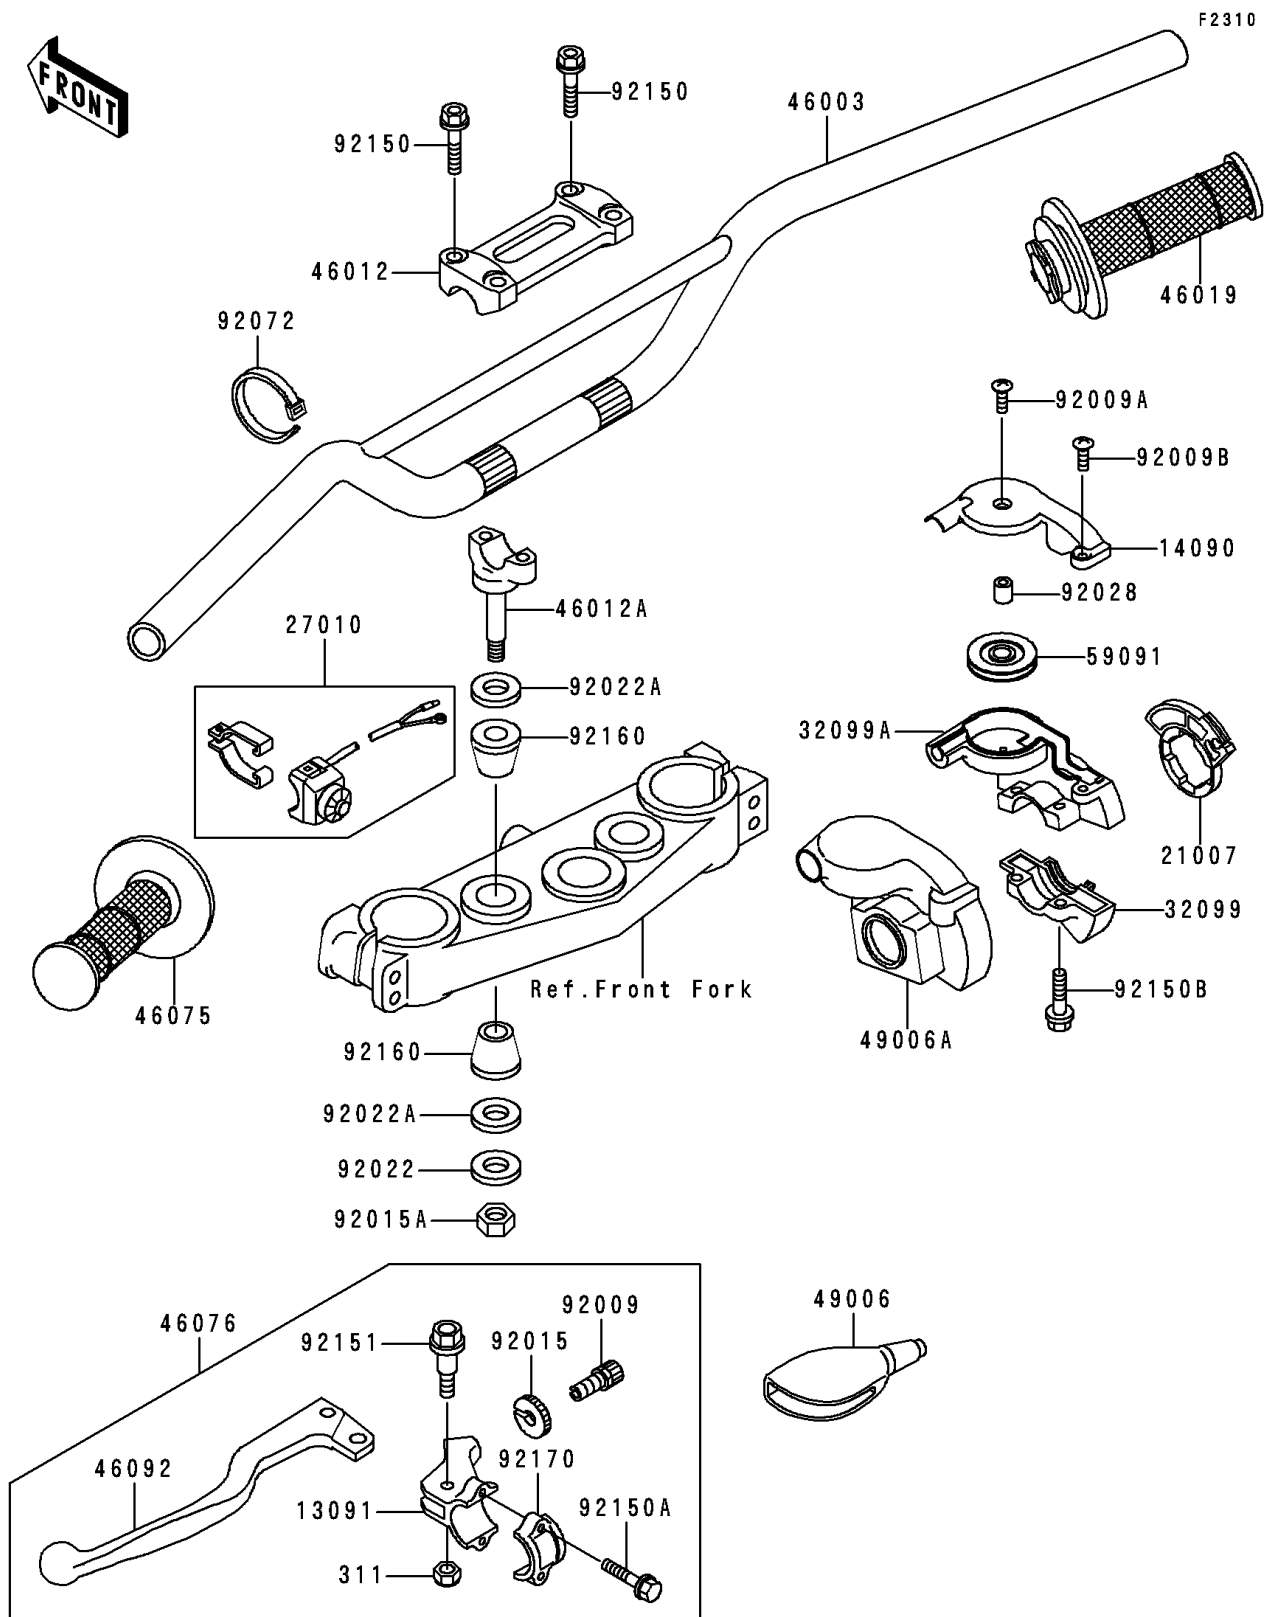

2000 KX250

PARTS DIAGRAM

Handlebar

2000 KX250

PARTS LIST

Handlebar

Kawasaki

Let the Good Times Roll®

ITEM NAME

PART NUMBER

QUANTITY
