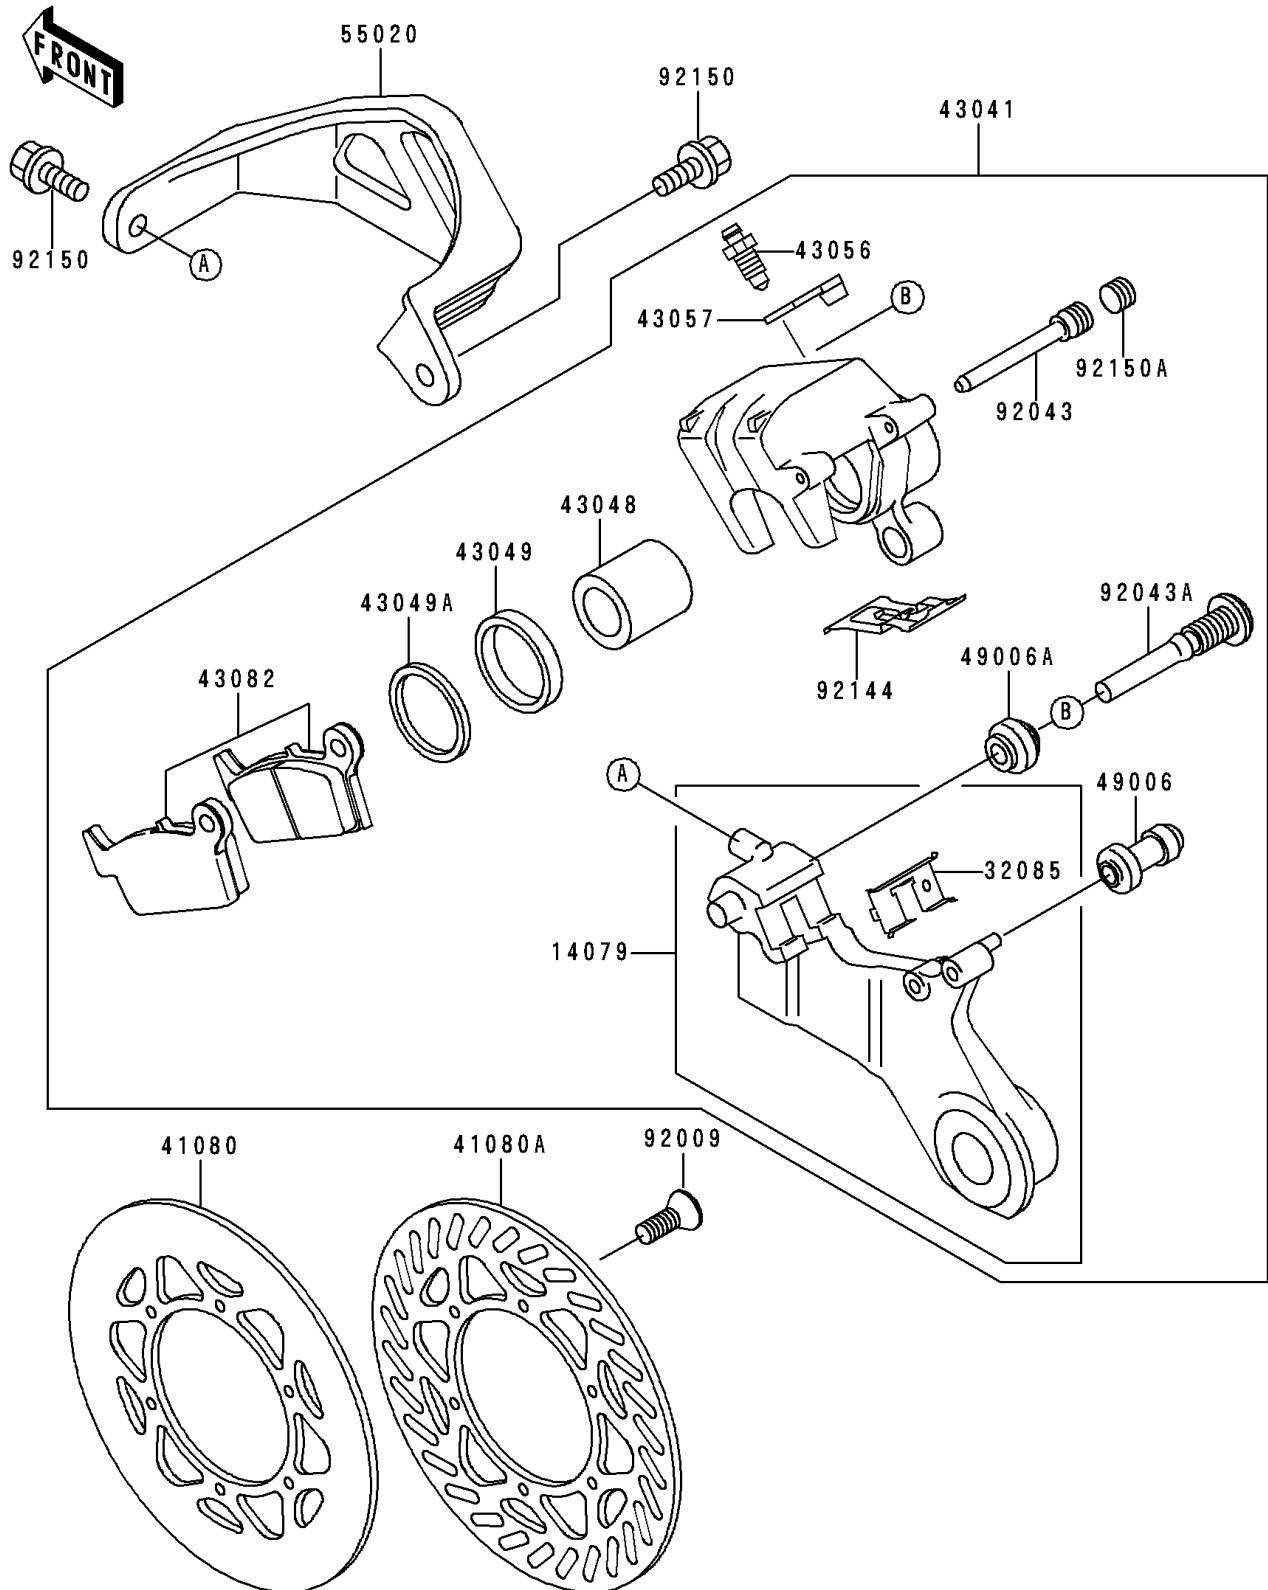

2000 KX250

PARTS DIAGRAM

Rear Brake

F2294

2000 KX250

PARTS LIST

Rear Brake

ITEM NAME

PART NUMBER

QUANTITY
