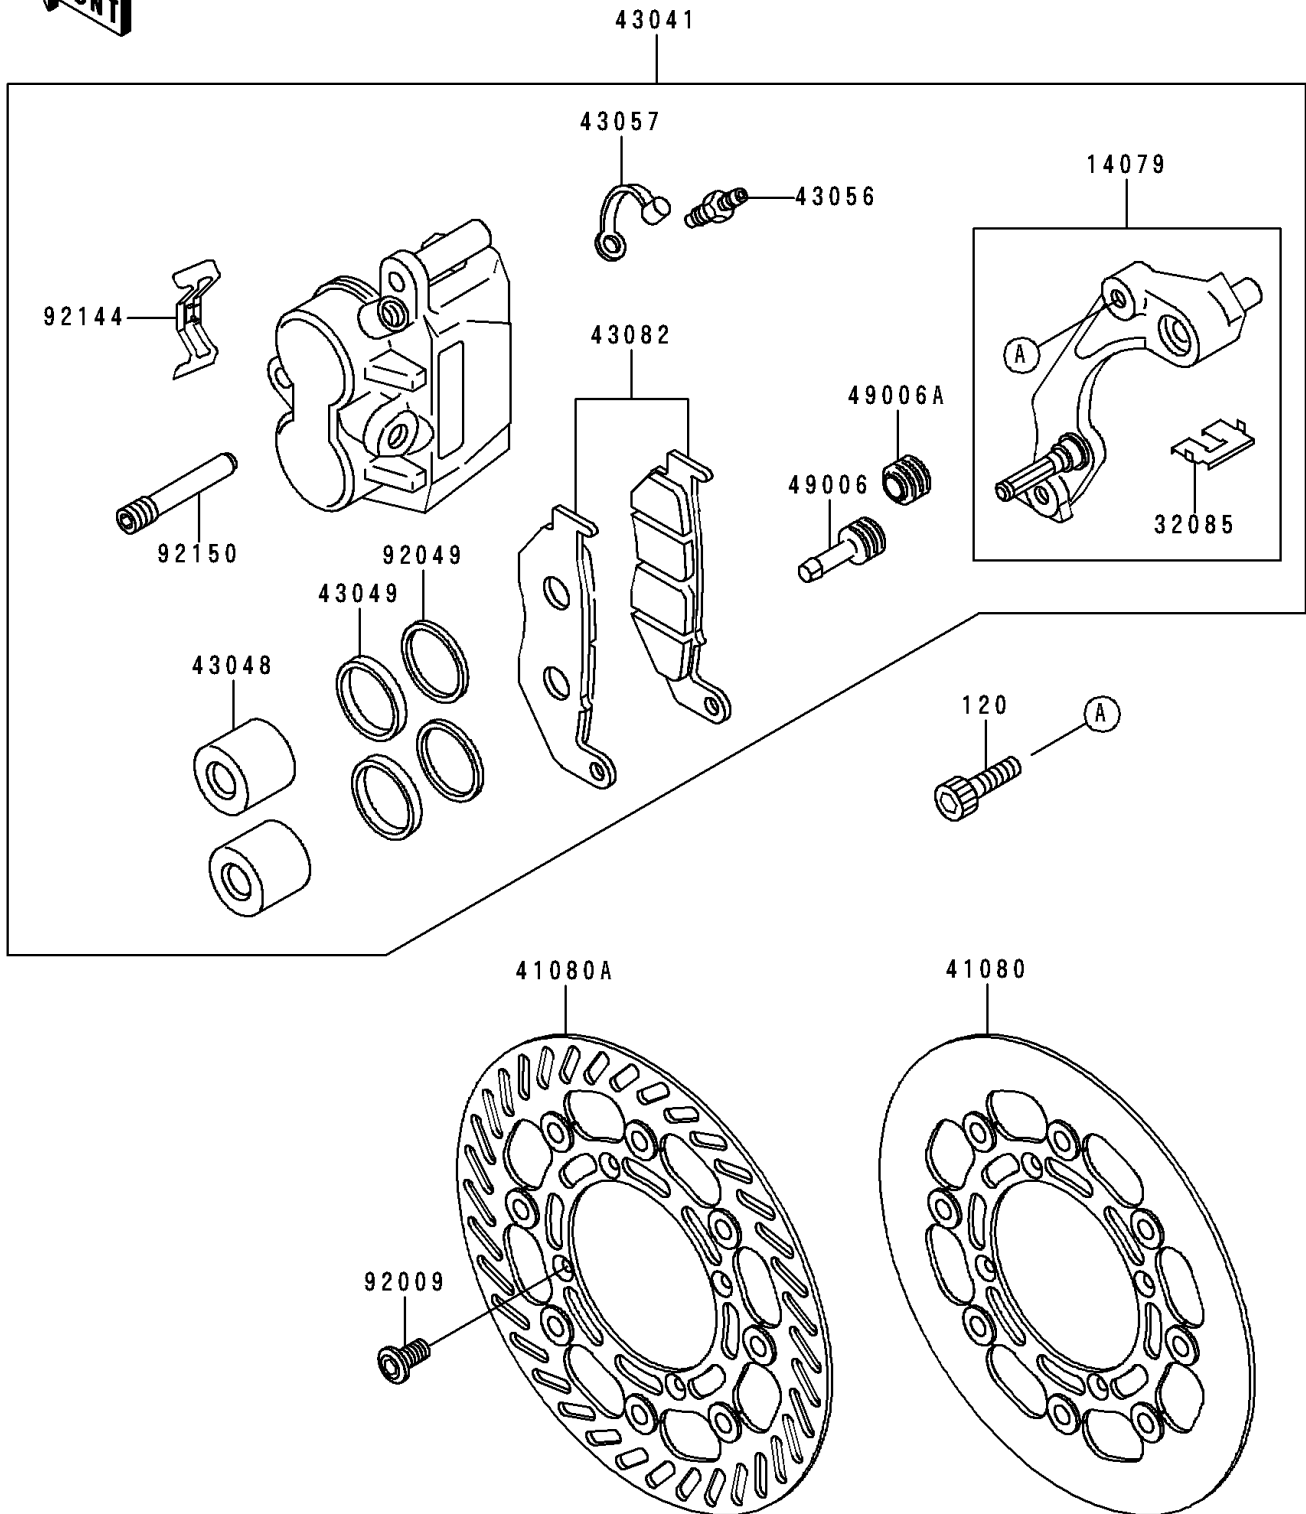

2000 KX250

PARTS DIAGRAM

Front Brake

F2292

2000 KX250

PARTS LIST

Front Brake

Kawasaki

Let the Good Times Roll®

ITEM NAME

PART NUMBER

QUANTITY
