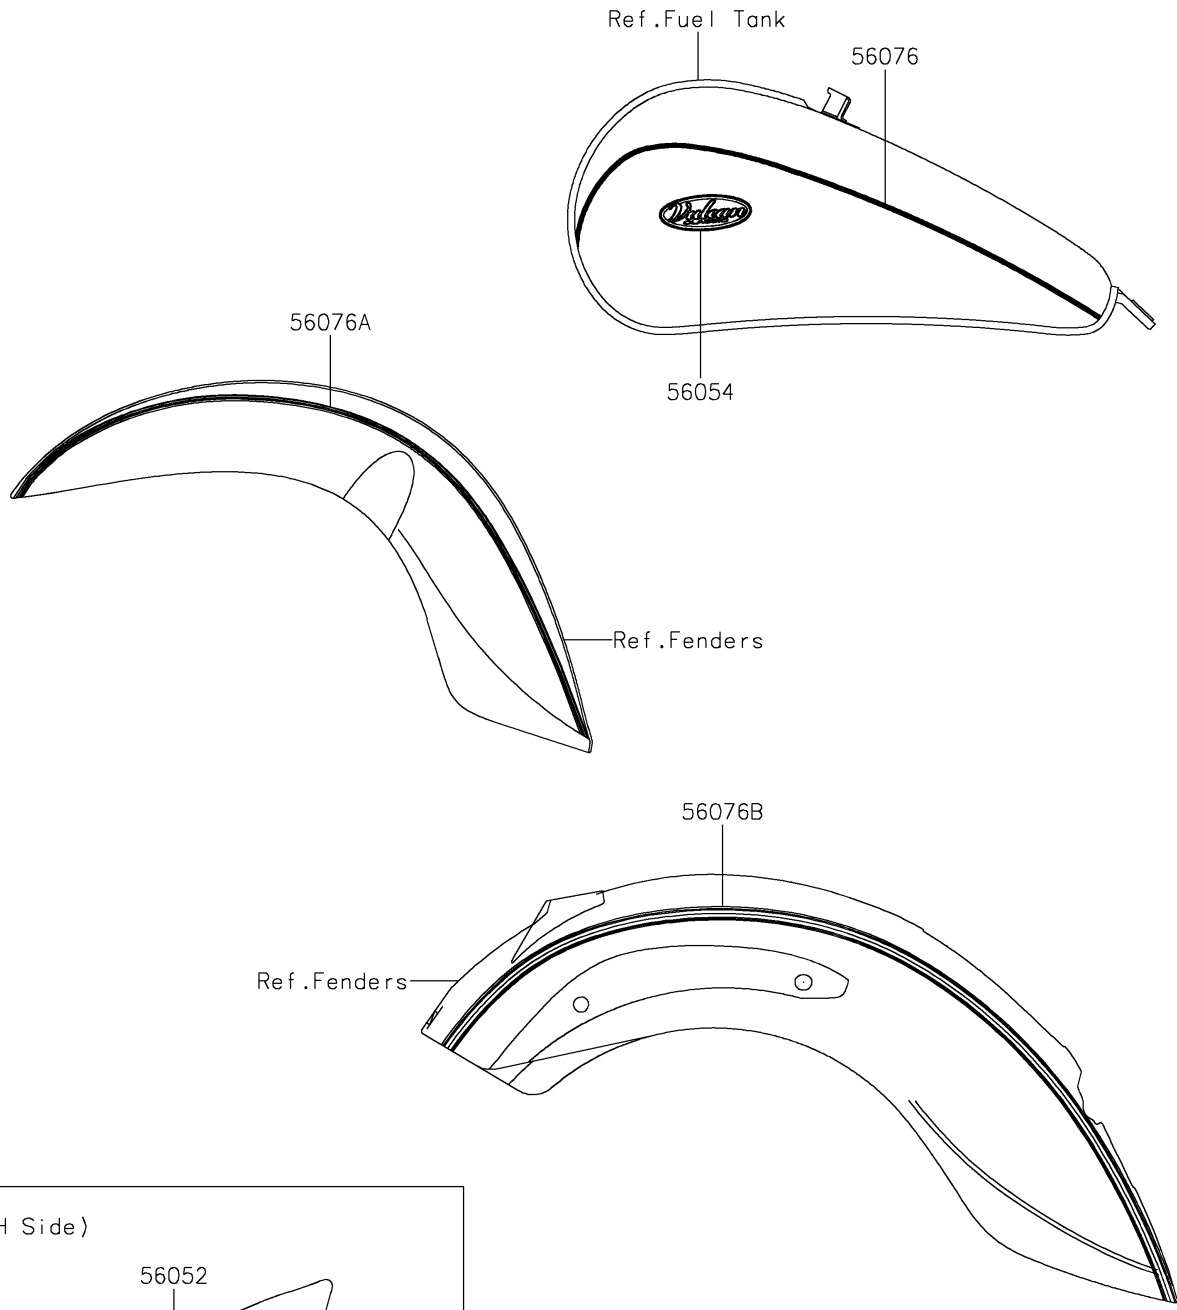

2021 VULCAN® 900 CLASSIC

PARTS DIAGRAM

Decals

F2861