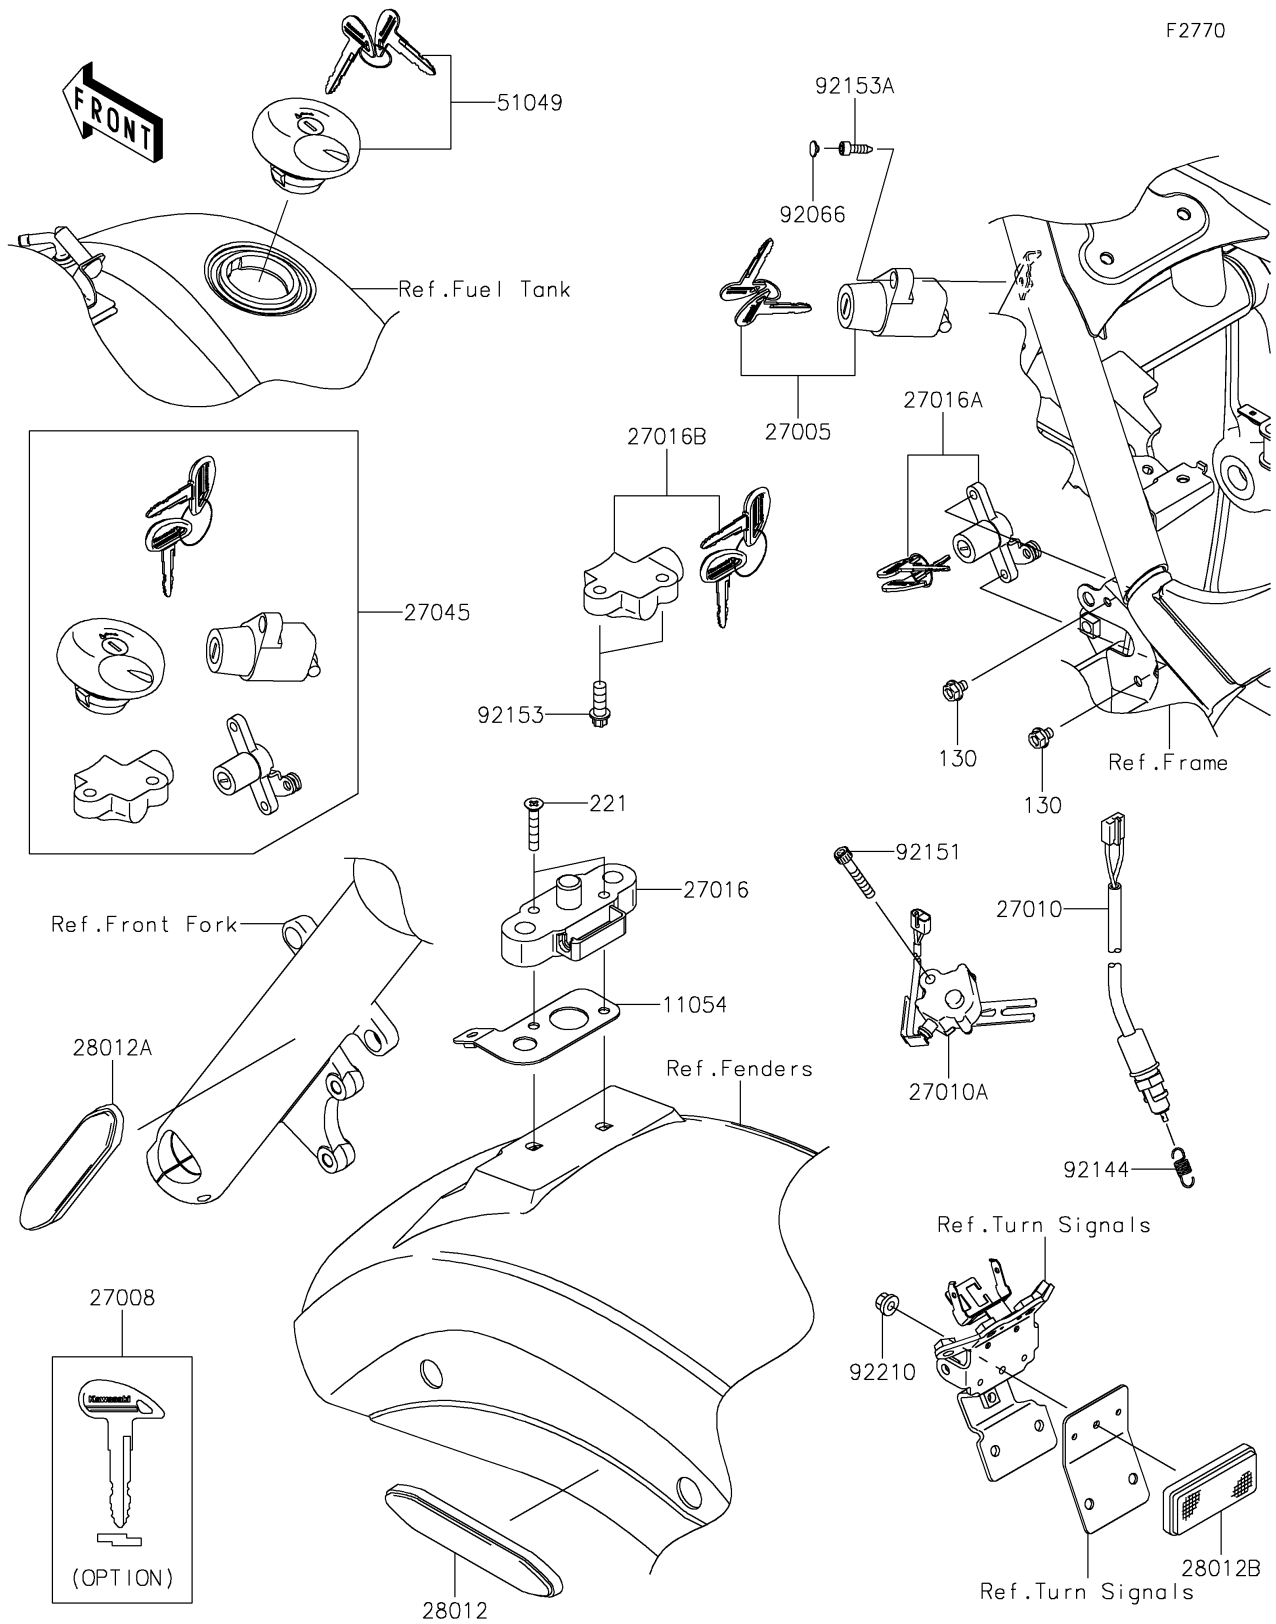

2021 VULCAN® 900 CLASSIC

PARTS DIAGRAM

Ignition Switch/Locks/Reflectors

2021 VULCAN® 900 CLASSIC

PARTS LIST

Ignition Switch/Locks/Reflectors

ITEM NAME

PART NUMBER

QUANTITY
