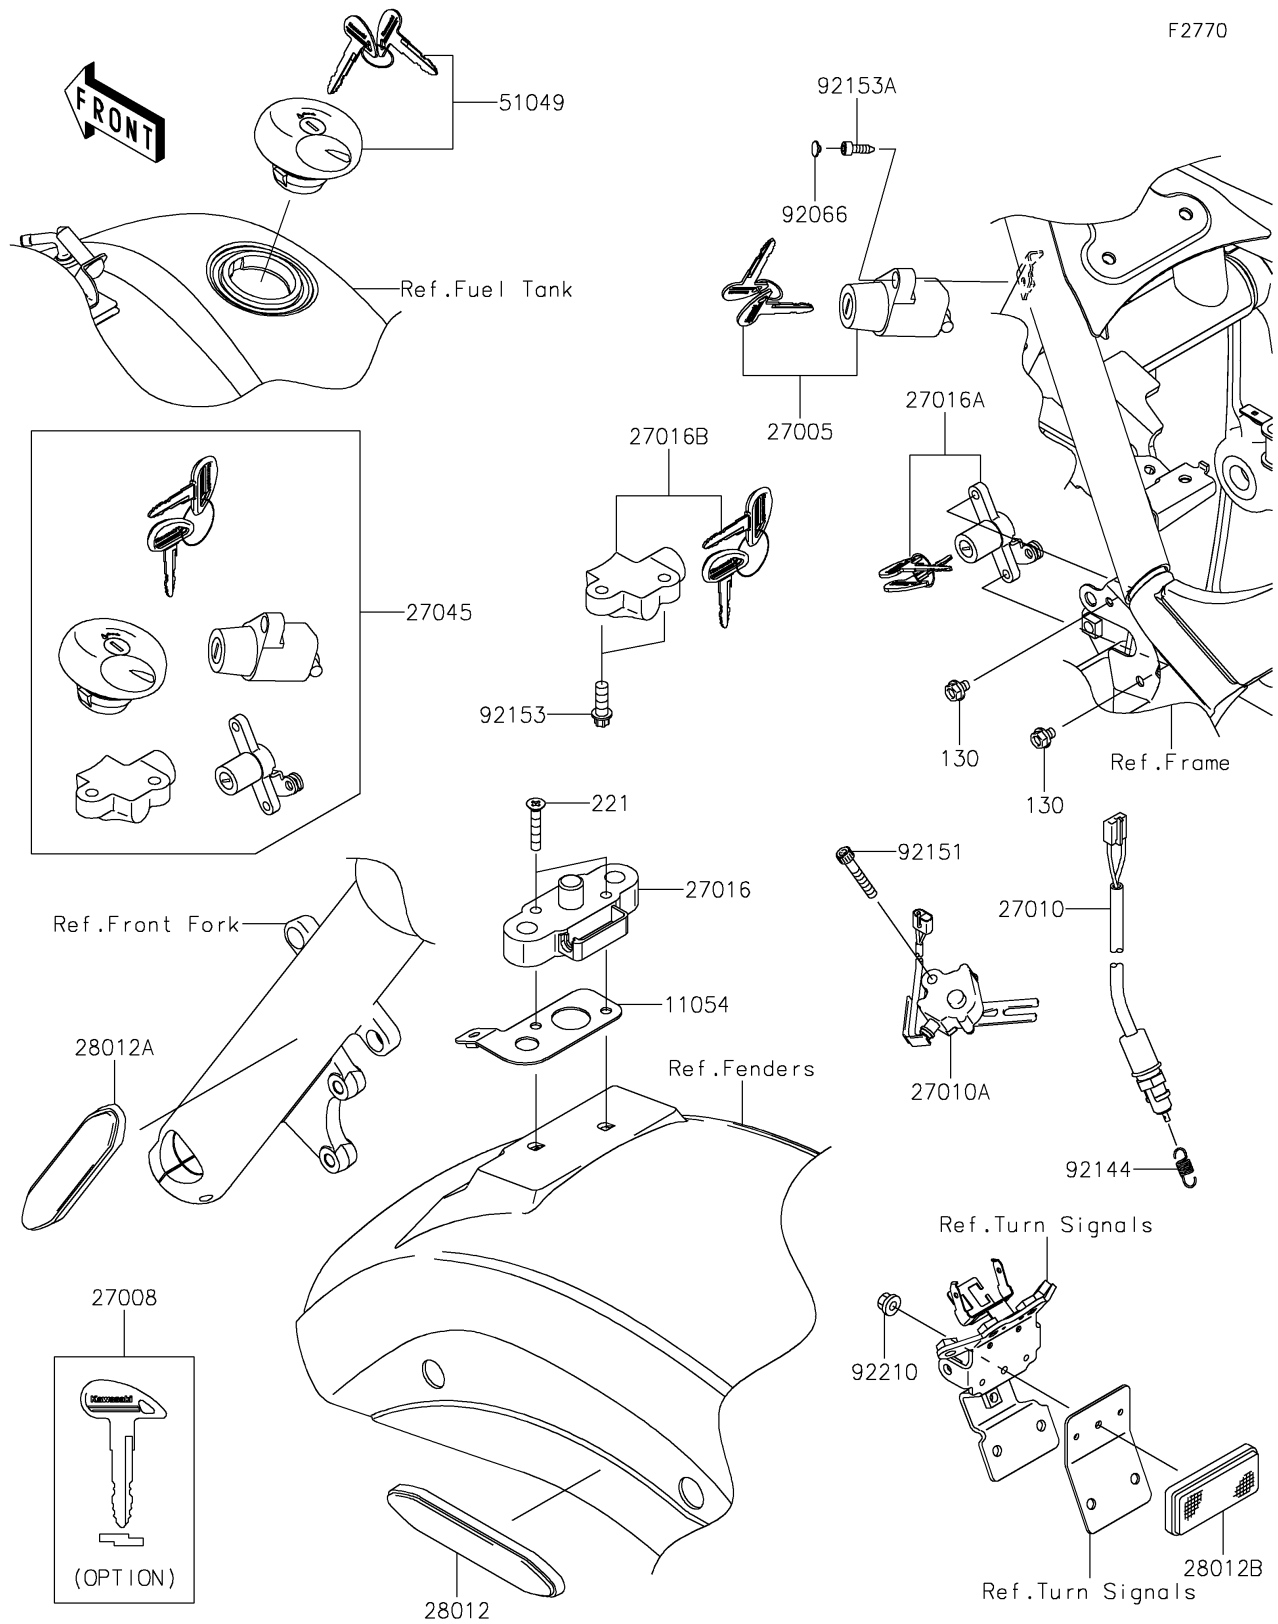

2021 VULCAN® 900 CLASSIC

PARTS DIAGRAM

Ignition Switch/Locks/Reflectors

2021 VULCAN® 900 CLASSIC

PARTS LIST

Ignition Switch/Locks/Reflectors

ITEM NAME

PART NUMBER

QUANTITY
