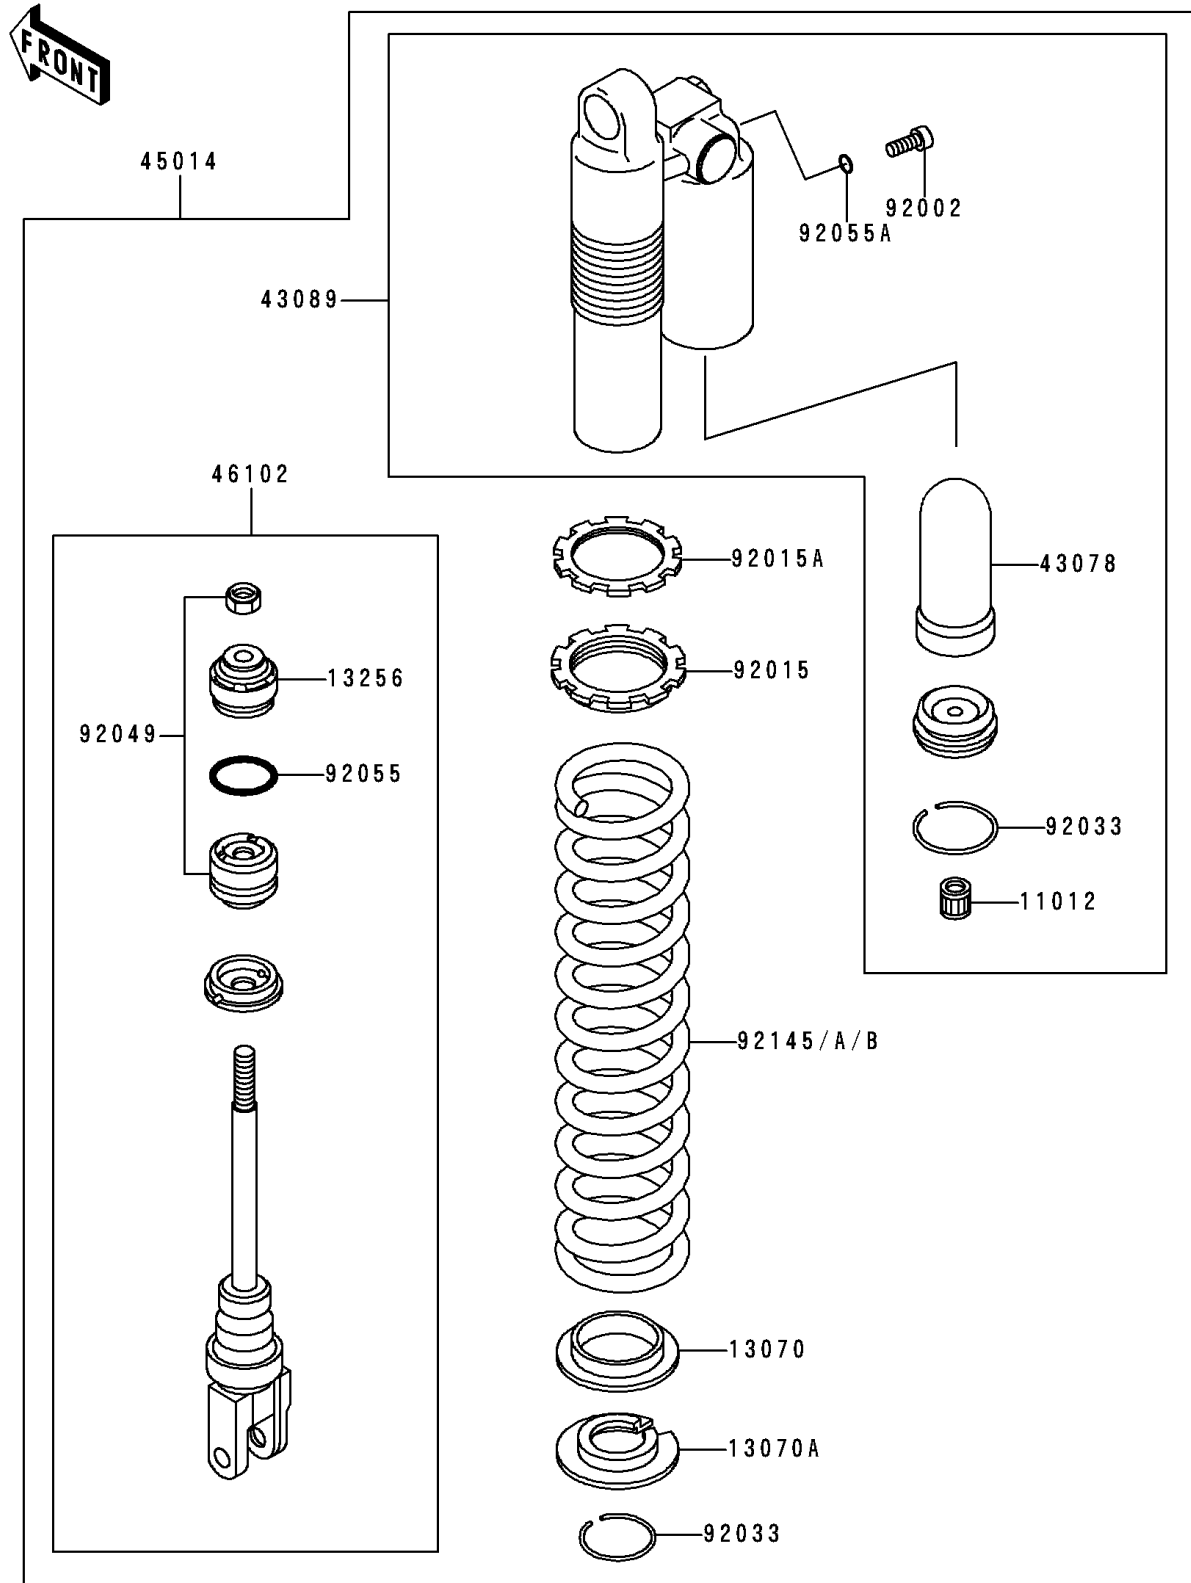

2000 KX250

PARTS DIAGRAM

Shock Absorber(s)

F2280

2000 KX250

PARTS LIST

Shock Absorber(s)

ITEM NAME

PART NUMBER

QUANTITY
