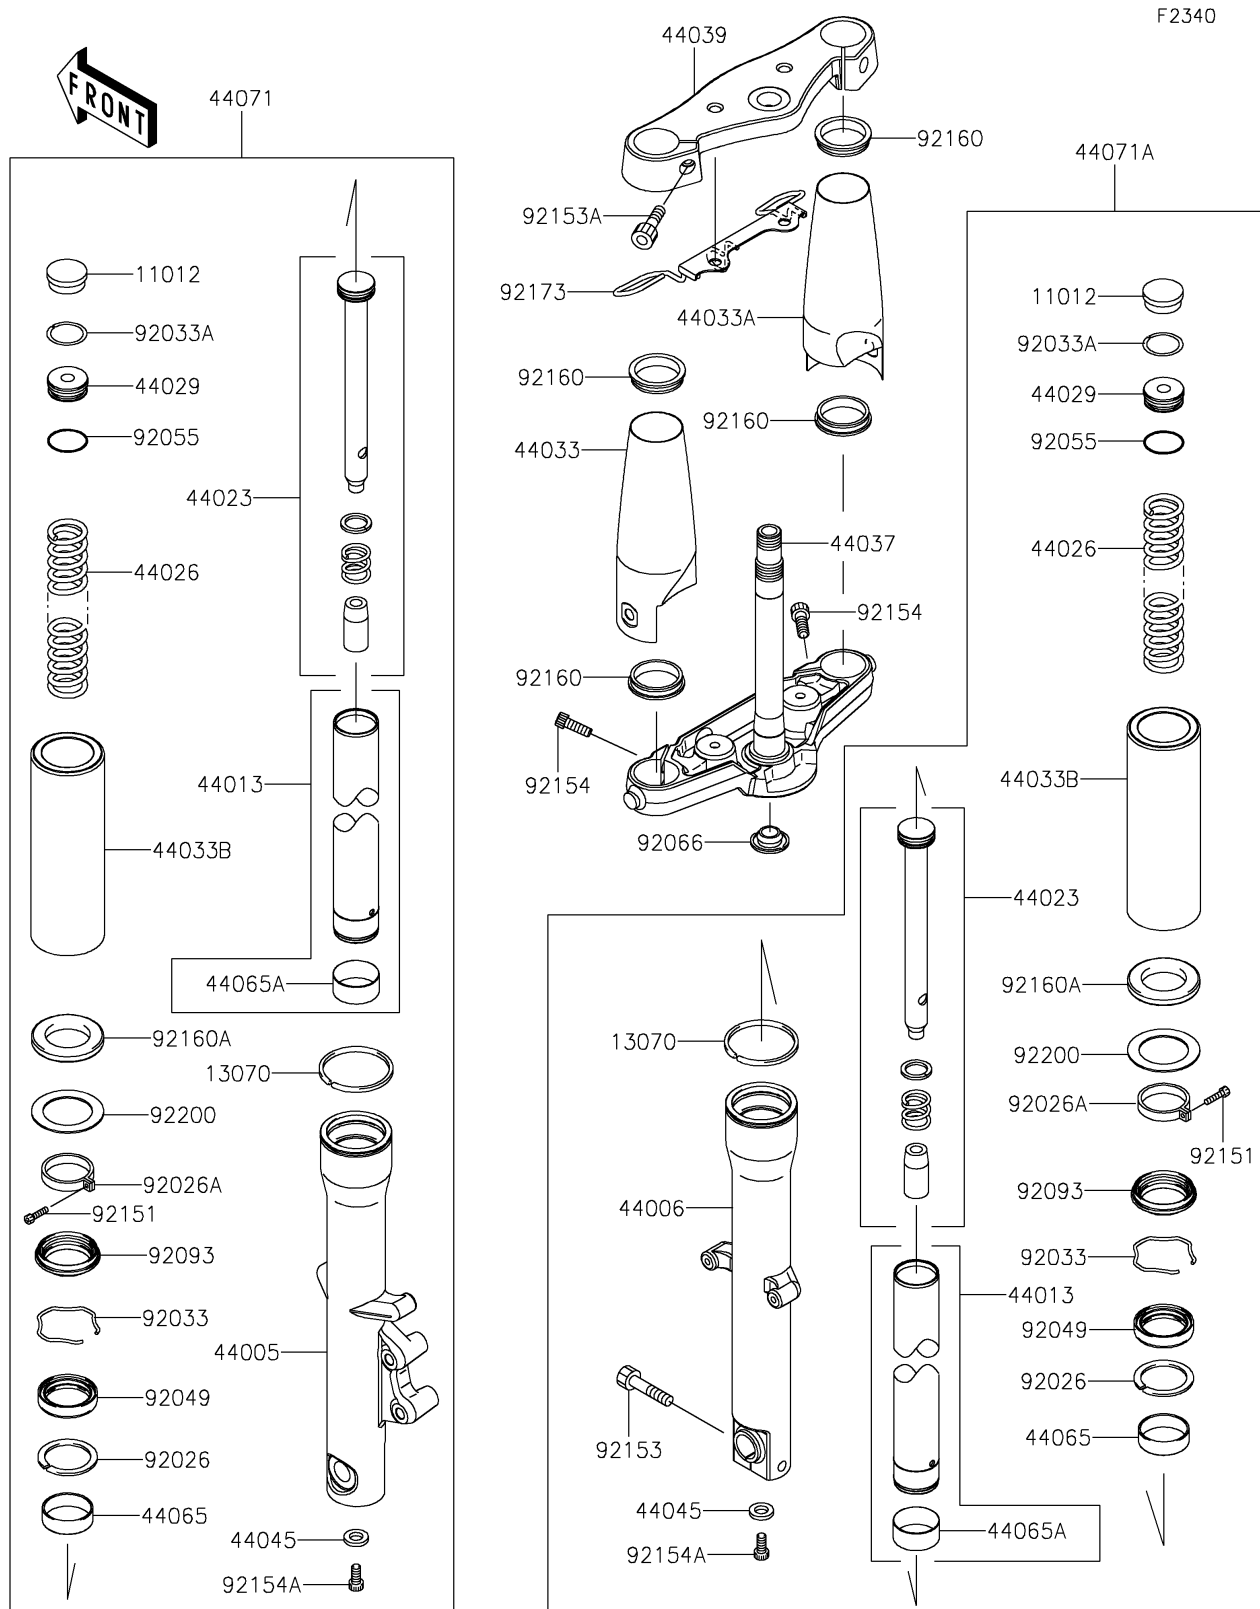

2021 VULCAN® 900 CLASSIC

PARTS DIAGRAM

Front Fork

2021 VULCAN® 900 CLASSIC

PARTS LIST

Front Fork

ITEM NAME

PART NUMBER

QUANTITY
