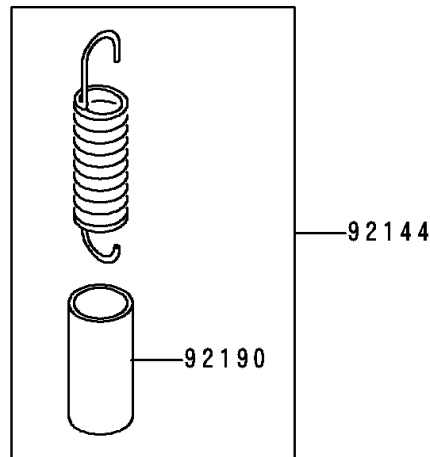

2000 KX250

PARTS DIAGRAM

Brake Pedal

F2260

2000 KX250

PARTS LIST

Brake Pedal

Kawasaki

Let the Good Times Roll®

ITEM NAME

PART NUMBER

QUANTITY
