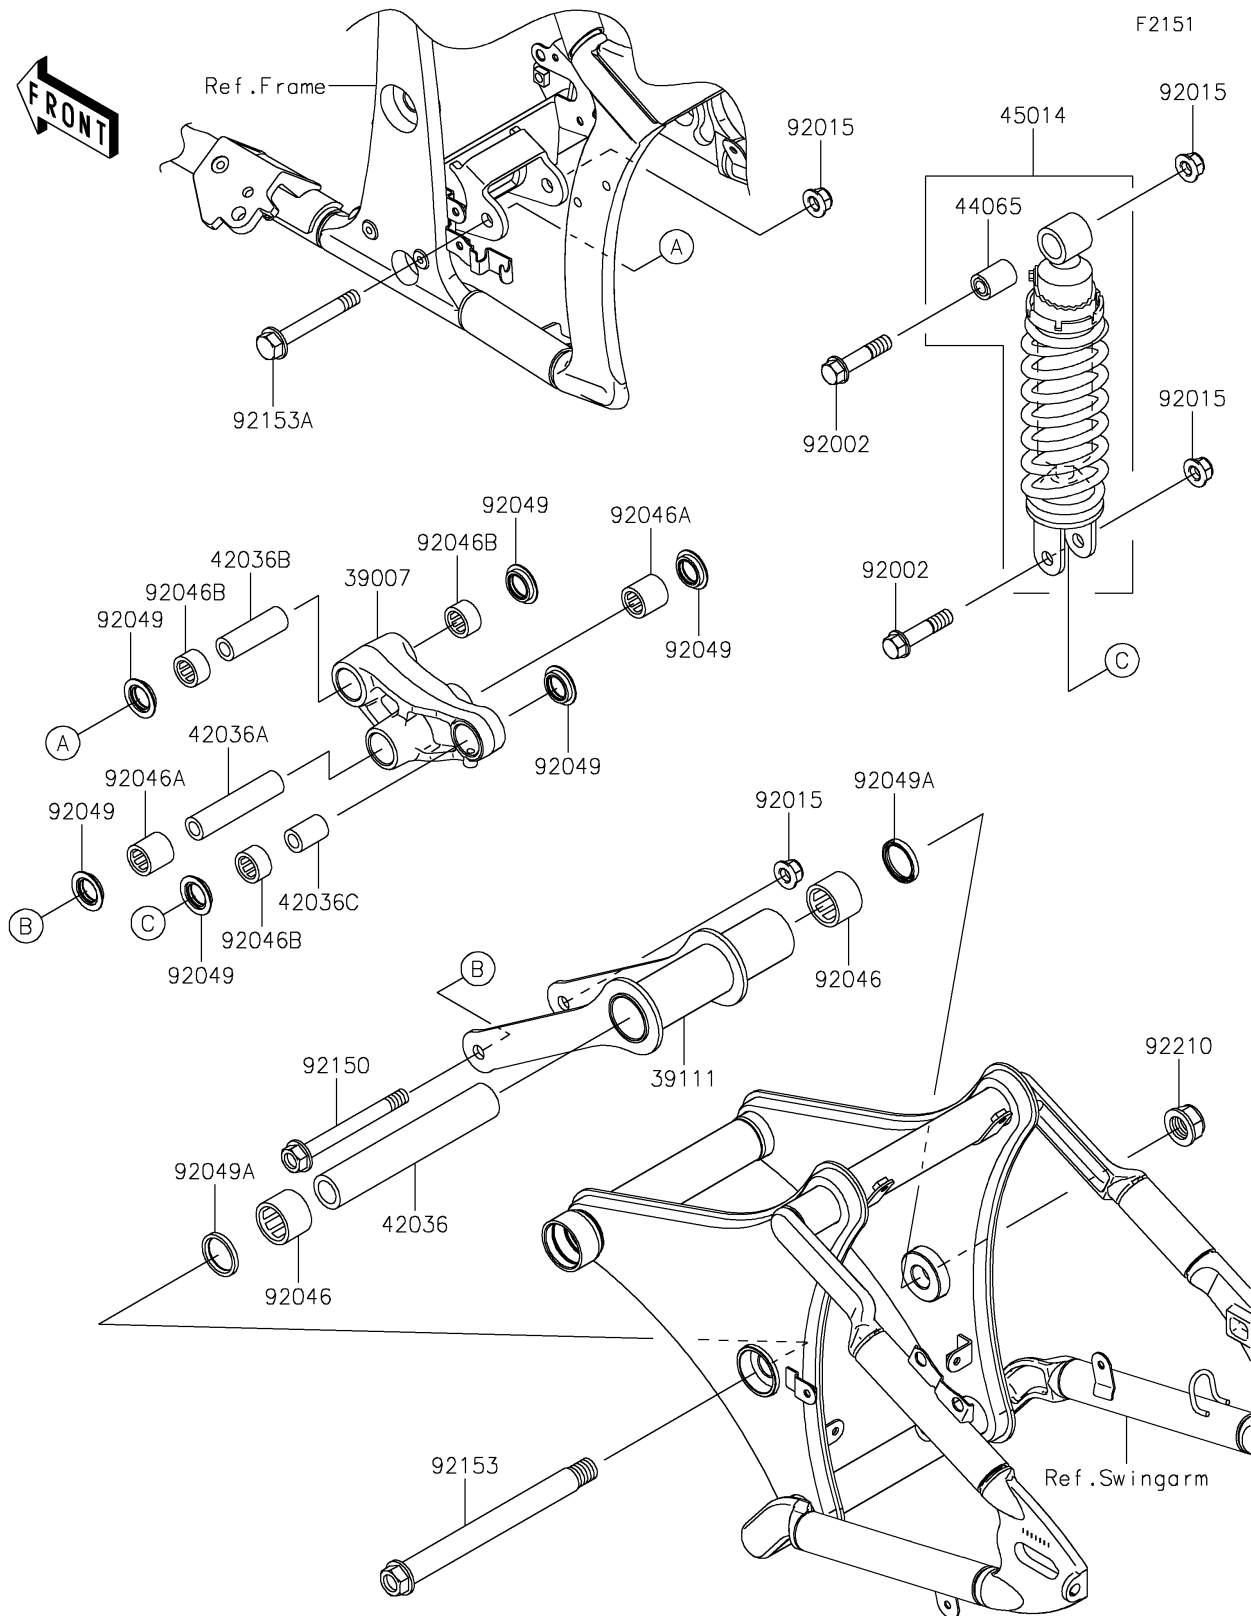

2021 VULCAN® 900 CLASSIC

PARTS DIAGRAM

Suspension/Shock Absorber

2021 VULCAN® 900 CLASSIC

PARTS LIST

Suspension/Shock Absorber

ITEM NAME	PART NUMBER	QUANTITY
-----------	-------------	----------
