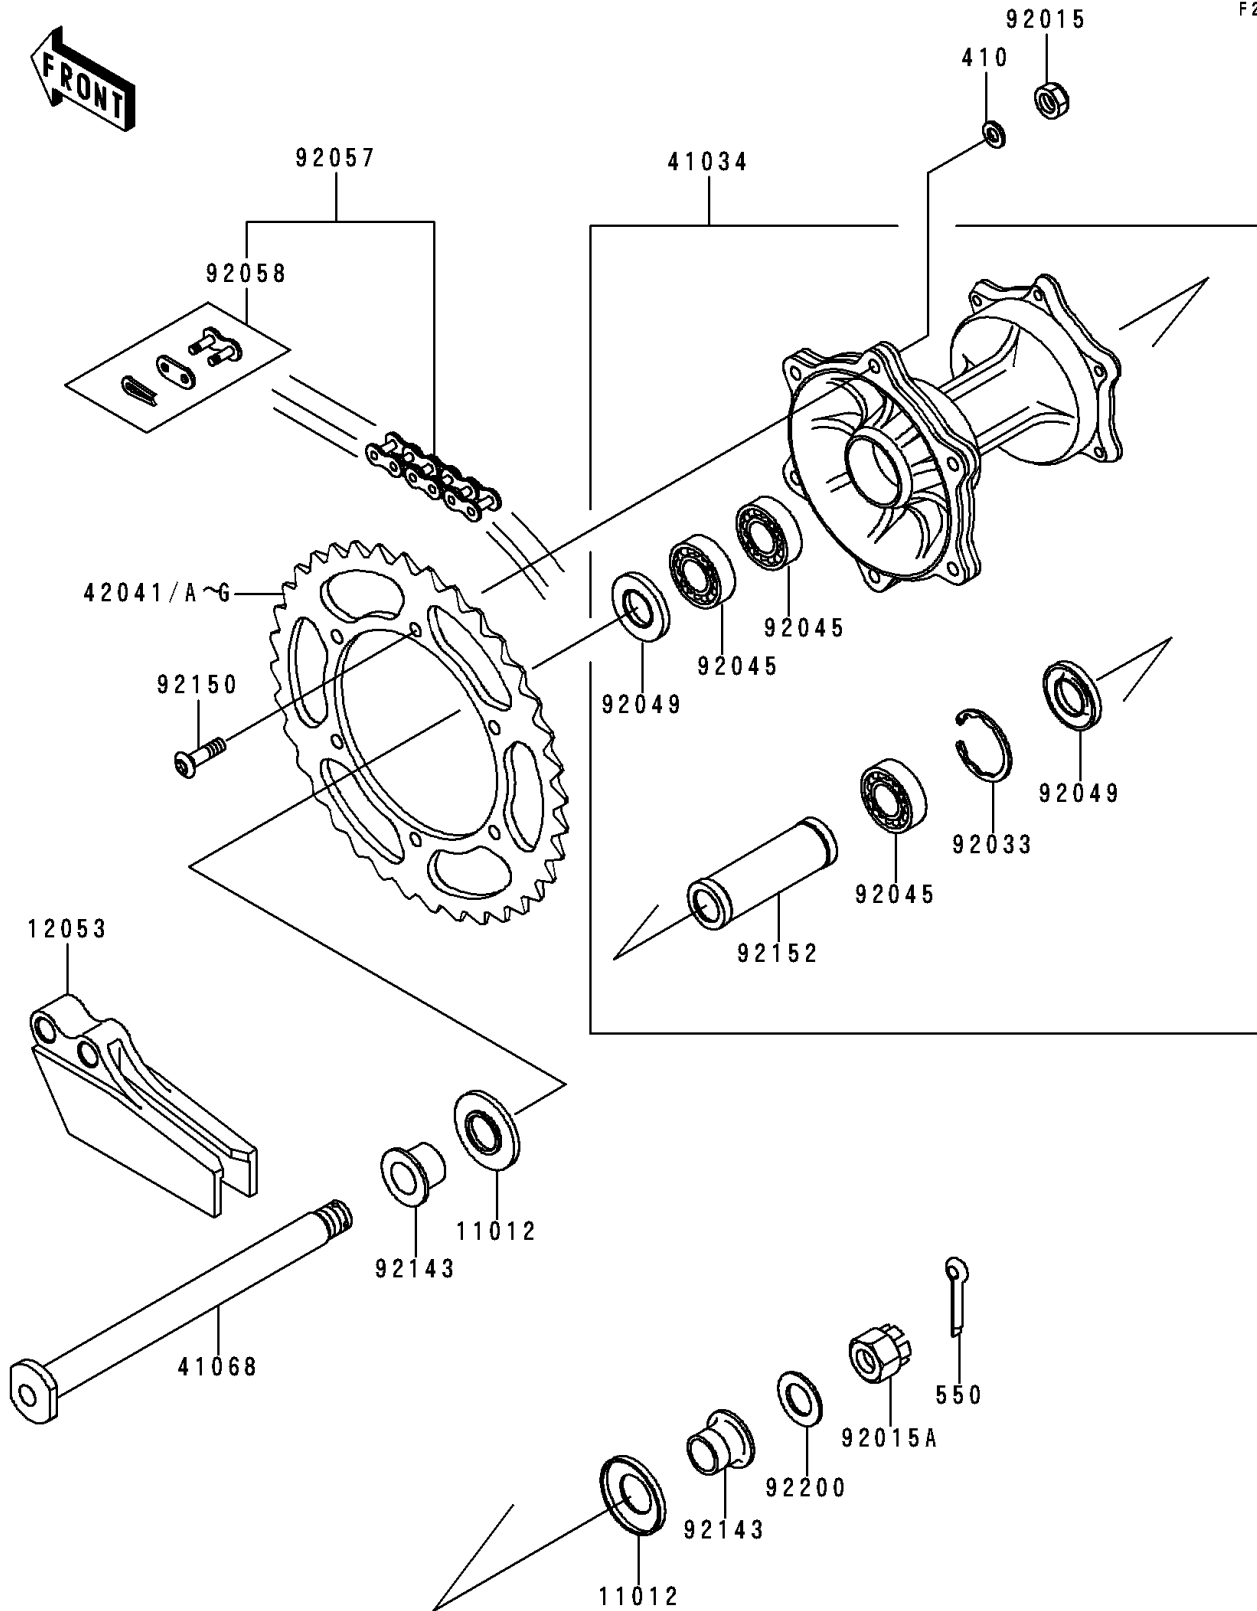

## PARTS DIAGRAM

### Rear Hub

F2240

## PARTS LIST

### Rear Hub

**Kawasaki**

Let the Good Times Roll®

**ITEM NAME**

**PART NUMBER**

**QUANTITY**

---