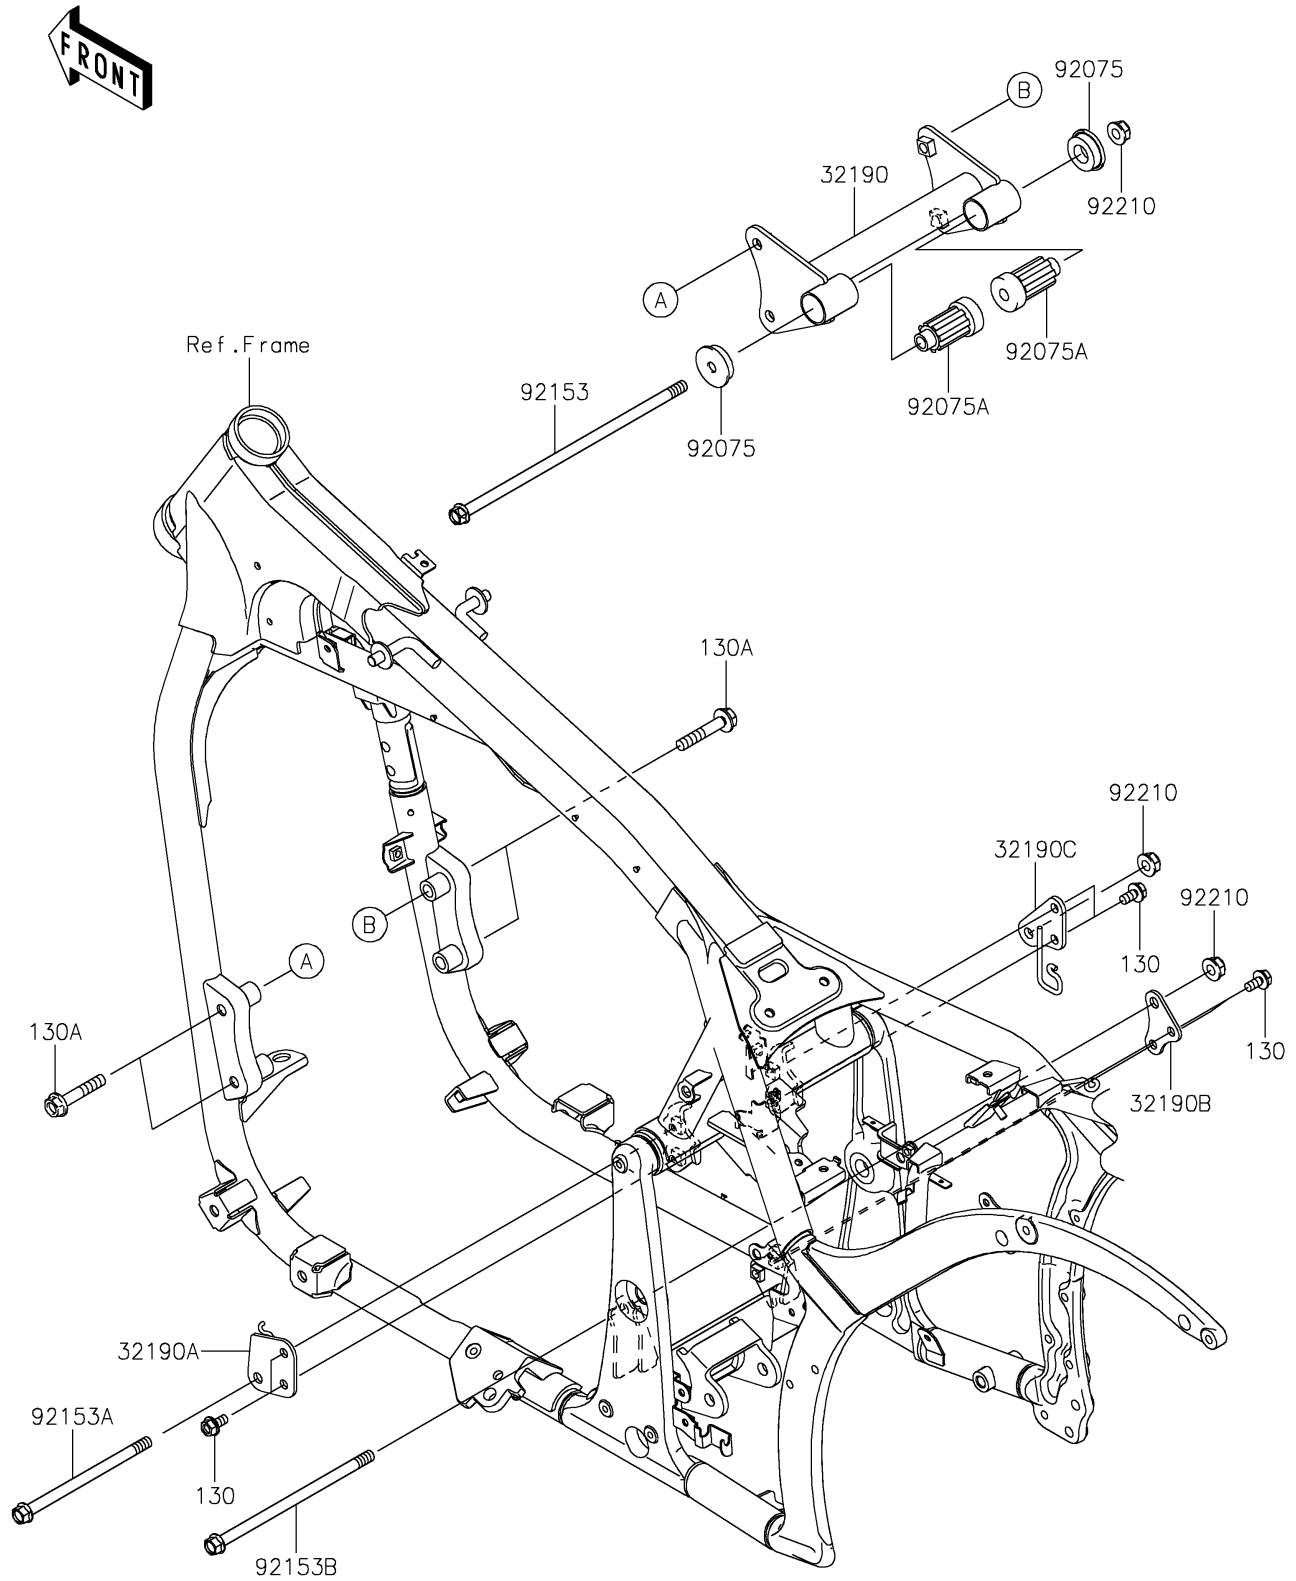

2021 VULCAN® 900 CLASSIC

PARTS DIAGRAM

Engine Mount

F2122

2021 VULCAN® 900 CLASSIC

PARTS LIST Engine Mount

ITEM NAME	PART NUMBER	QUANTITY
-----------	-------------	----------
