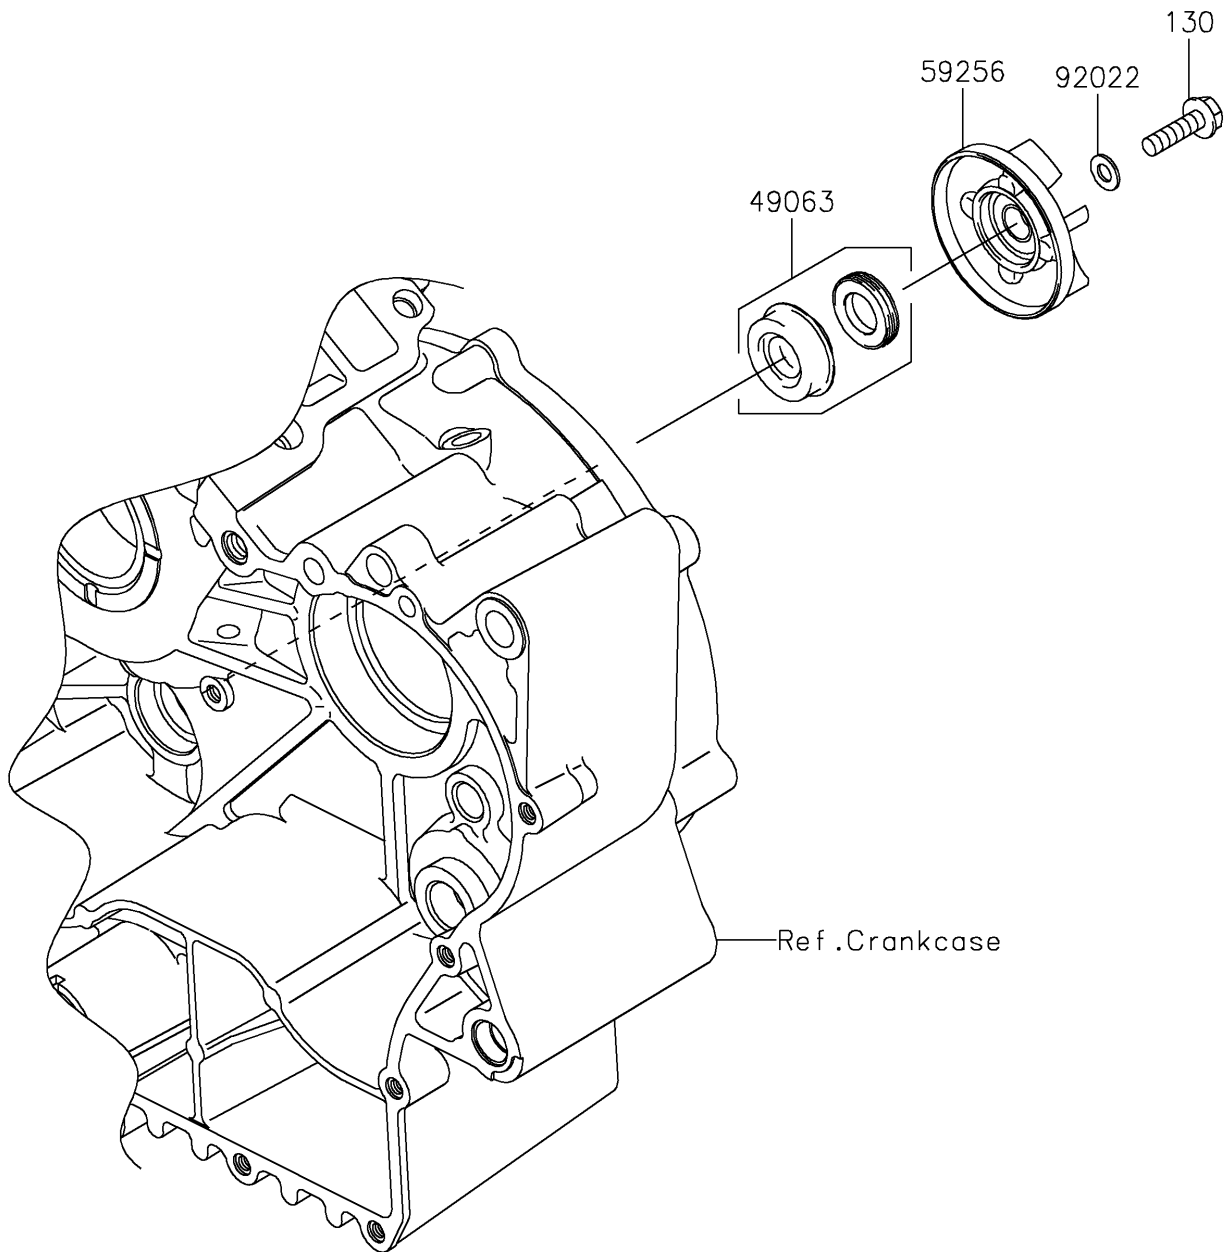

2021 VULCAN® 900 CLASSIC

PARTS DIAGRAM

Water Pump

E3031

2021 VULCAN® 900 CLASSIC

PARTS LIST

Water Pump

ITEM NAME

PART NUMBER

QUANTITY
