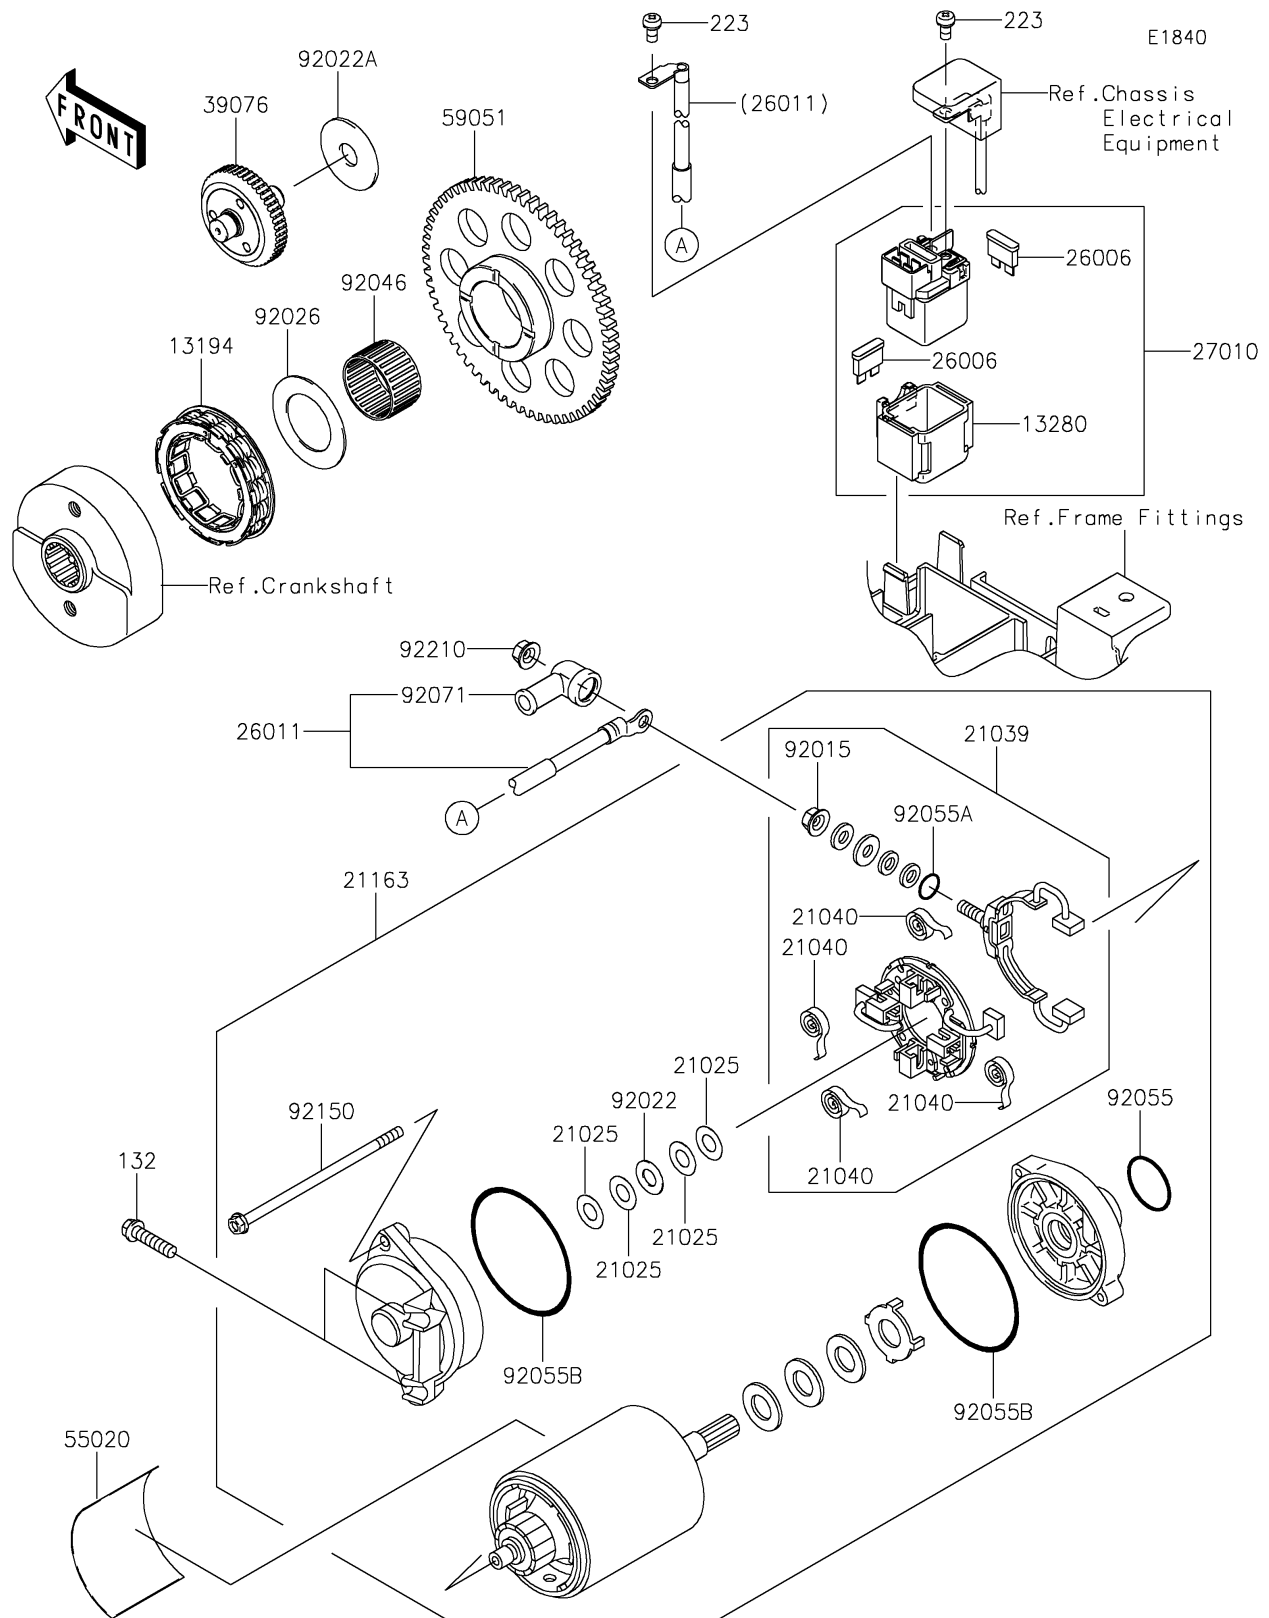

2021 VULCAN® 900 CLASSIC

PARTS DIAGRAM

Starter Motor

2021 VULCAN® 900 CLASSIC

PARTS LIST

Starter Motor

ITEM NAME	PART NUMBER	QUANTITY
CLUTCH-ONEWAY (Ref # 13194)	13194-0009	1
BOLT-FLANGED-SMALL,6X25 (Ref # 132)	132BA0625	2
HOLDER,MAGNETIC SWITCH (Ref # 13280)	13280-0822	1
WASHER,9.1X18X0.2 (Ref # 21025)	21025-011	AR
BRUSH,CARBON (Ref # 21039)	21039-1060	1
SPRING-BRUSH (Ref # 21040)	21040-1055	4
STARTER-ELECTRIC (Ref # 21163)	21163-0066	1
SCREW-PAN-WS-CROS,5X10 (Ref # 223)	223AA0510	2
FUSE,BLADE,30A,GREEN (Ref # 26006)	26006-1006	2
WIRE-LEAD,STARTER MOTOR (Ref # 26011)	26011-0126	1
SWITCH,MAGNETIC (Ref # 27010)	27010-0793	1
LIMITER (Ref # 39076)	39076-0008	1
GUARD,STARTER MOTER (Ref # 55020)	55020-1589	1
GEAR-SPUR,63T (Ref # 59051)	59051-0060	1
NUT,STARTER MOTOR (Ref # 92015)	92015-1476	1
WASHER,9.1X18X0.8 (Ref # 92022)	92022-1132	1
WASHER,12.3X38X2.0 (Ref # 92022A)	92022-1664	1
SPACER,31X49.5X1.2 (Ref # 92026)	92026-1490	1
BEARING-NEEDLE,K30X35X20 (Ref # 92046)	92046-1171	1
RING-O (Ref # 92055)	92055-1276	1
RING-O,4.5X2.0 (Ref # 92055A)	92055-1370	1
RING-O,STARTER MOTOR (Ref # 92055B)	92055-1381	2
GROMMET (Ref # 92071)	92071-0024	1
BOLT,STARTER MOTOR (Ref # 92150)	92150-1572	2
NUT,6MM (Ref # 92210)	92210-0188	1