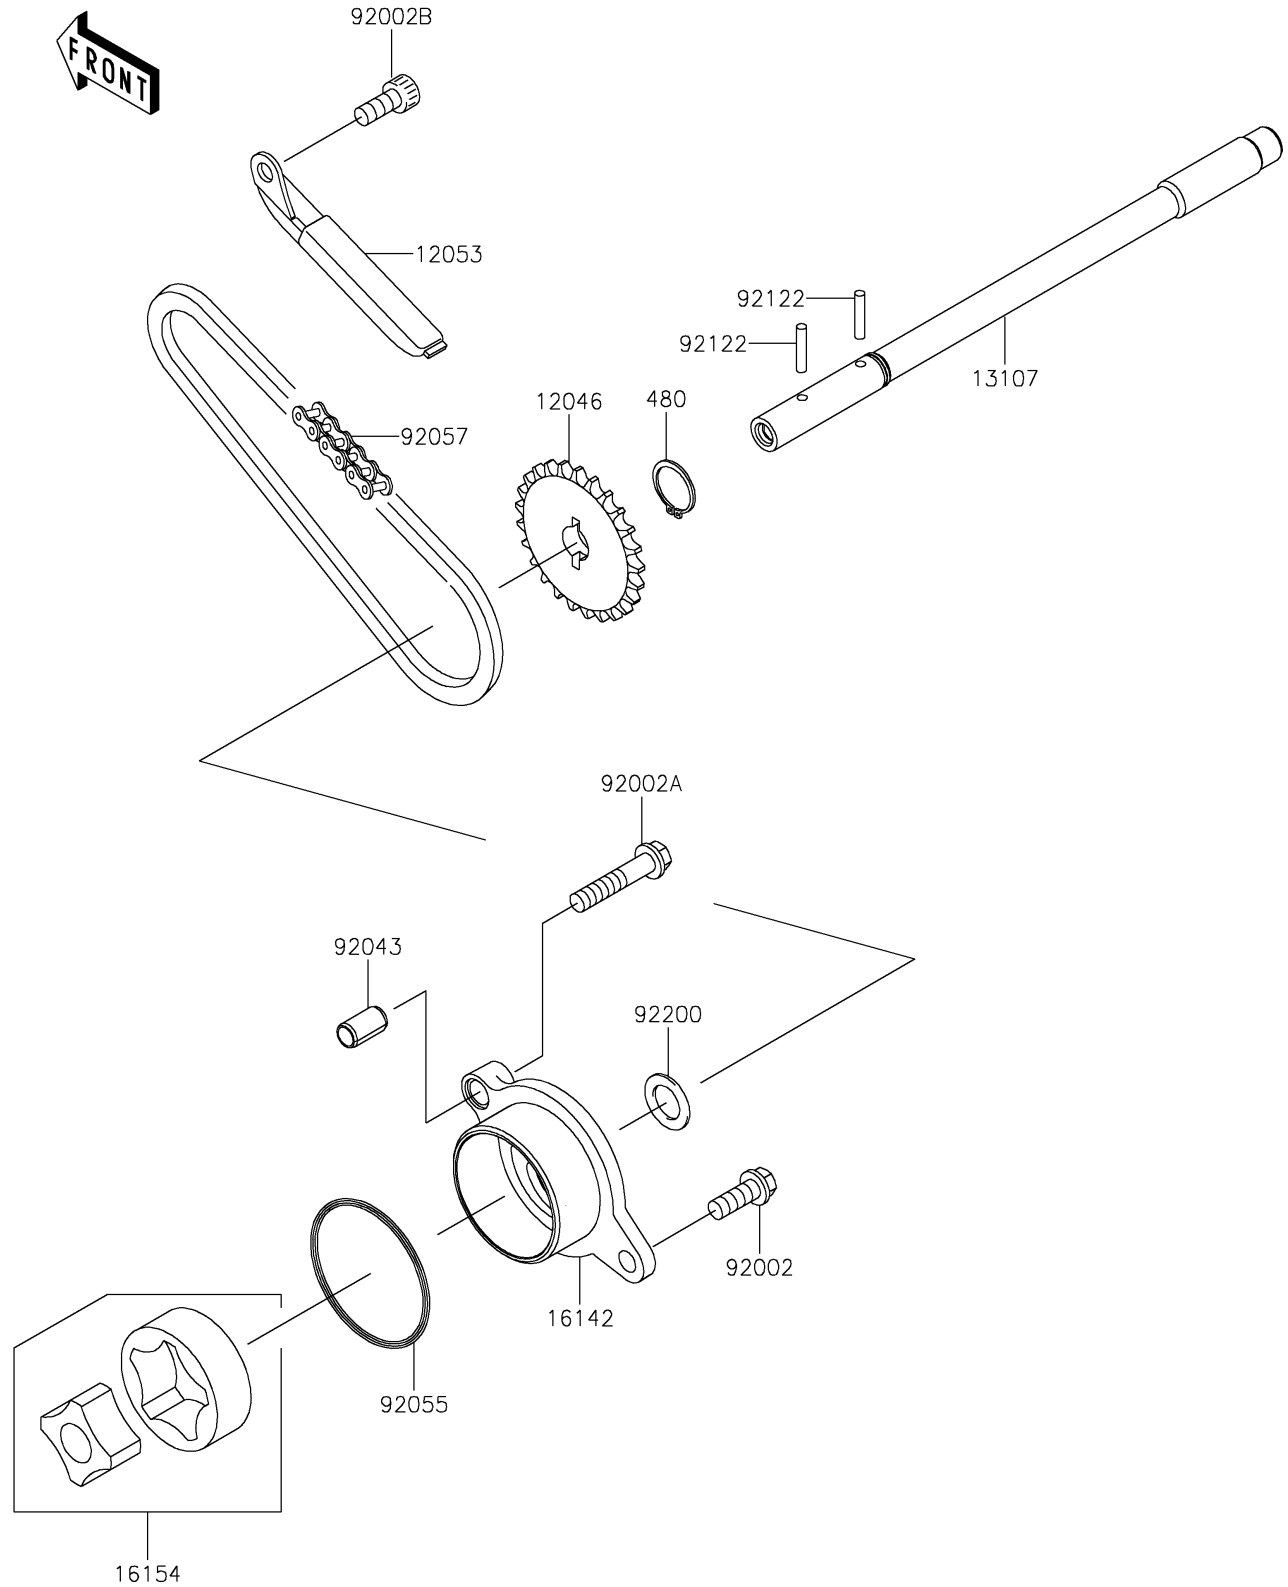

2021 VULCAN® 900 CLASSIC

PARTS DIAGRAM

Oil Pump

E1712

2021 VULCAN® 900 CLASSIC

PARTS LIST

Oil Pump

ITEM NAME	PART NUMBER	QUANTITY
-----------	-------------	----------
