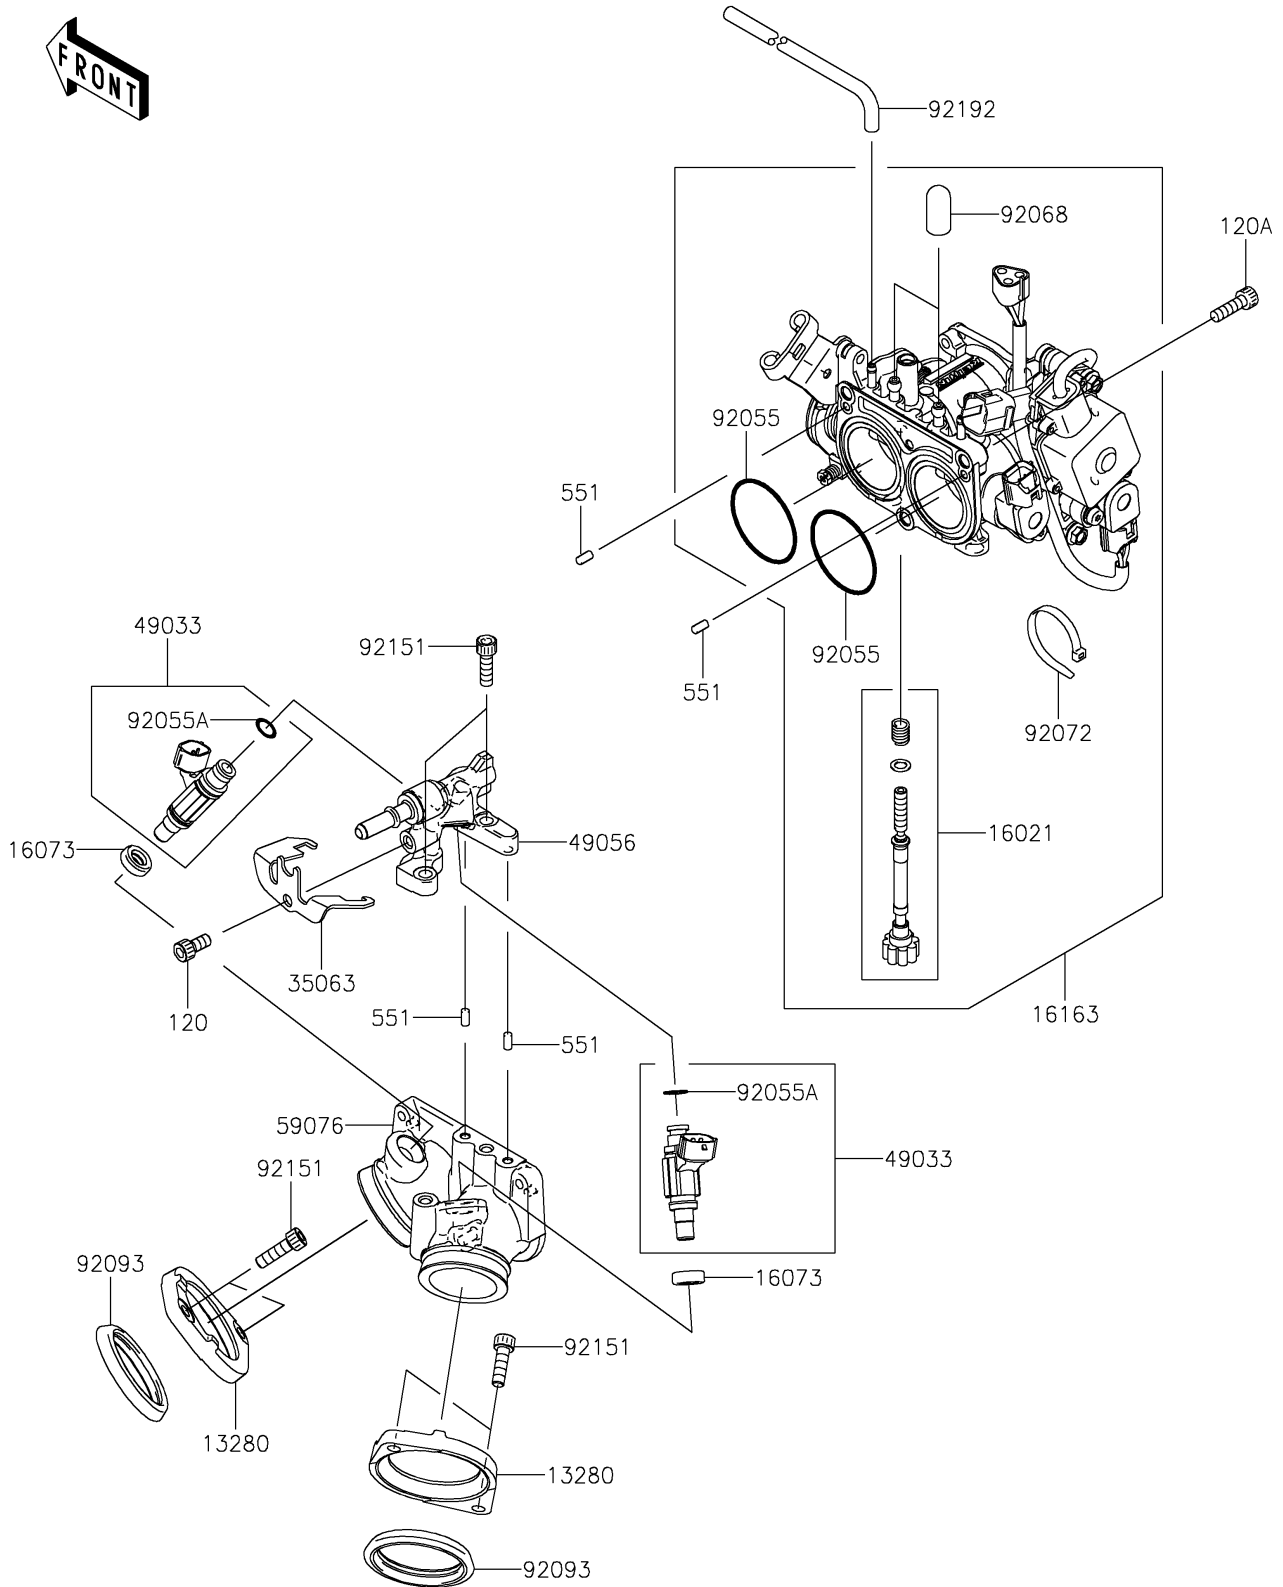

2021 VULCAN® 900 CLASSIC

PARTS DIAGRAM

Throttle

E1510

2021 VULCAN® 900 CLASSIC

PARTS LIST

Throttle

ITEM NAME

PART NUMBER

QUANTITY
