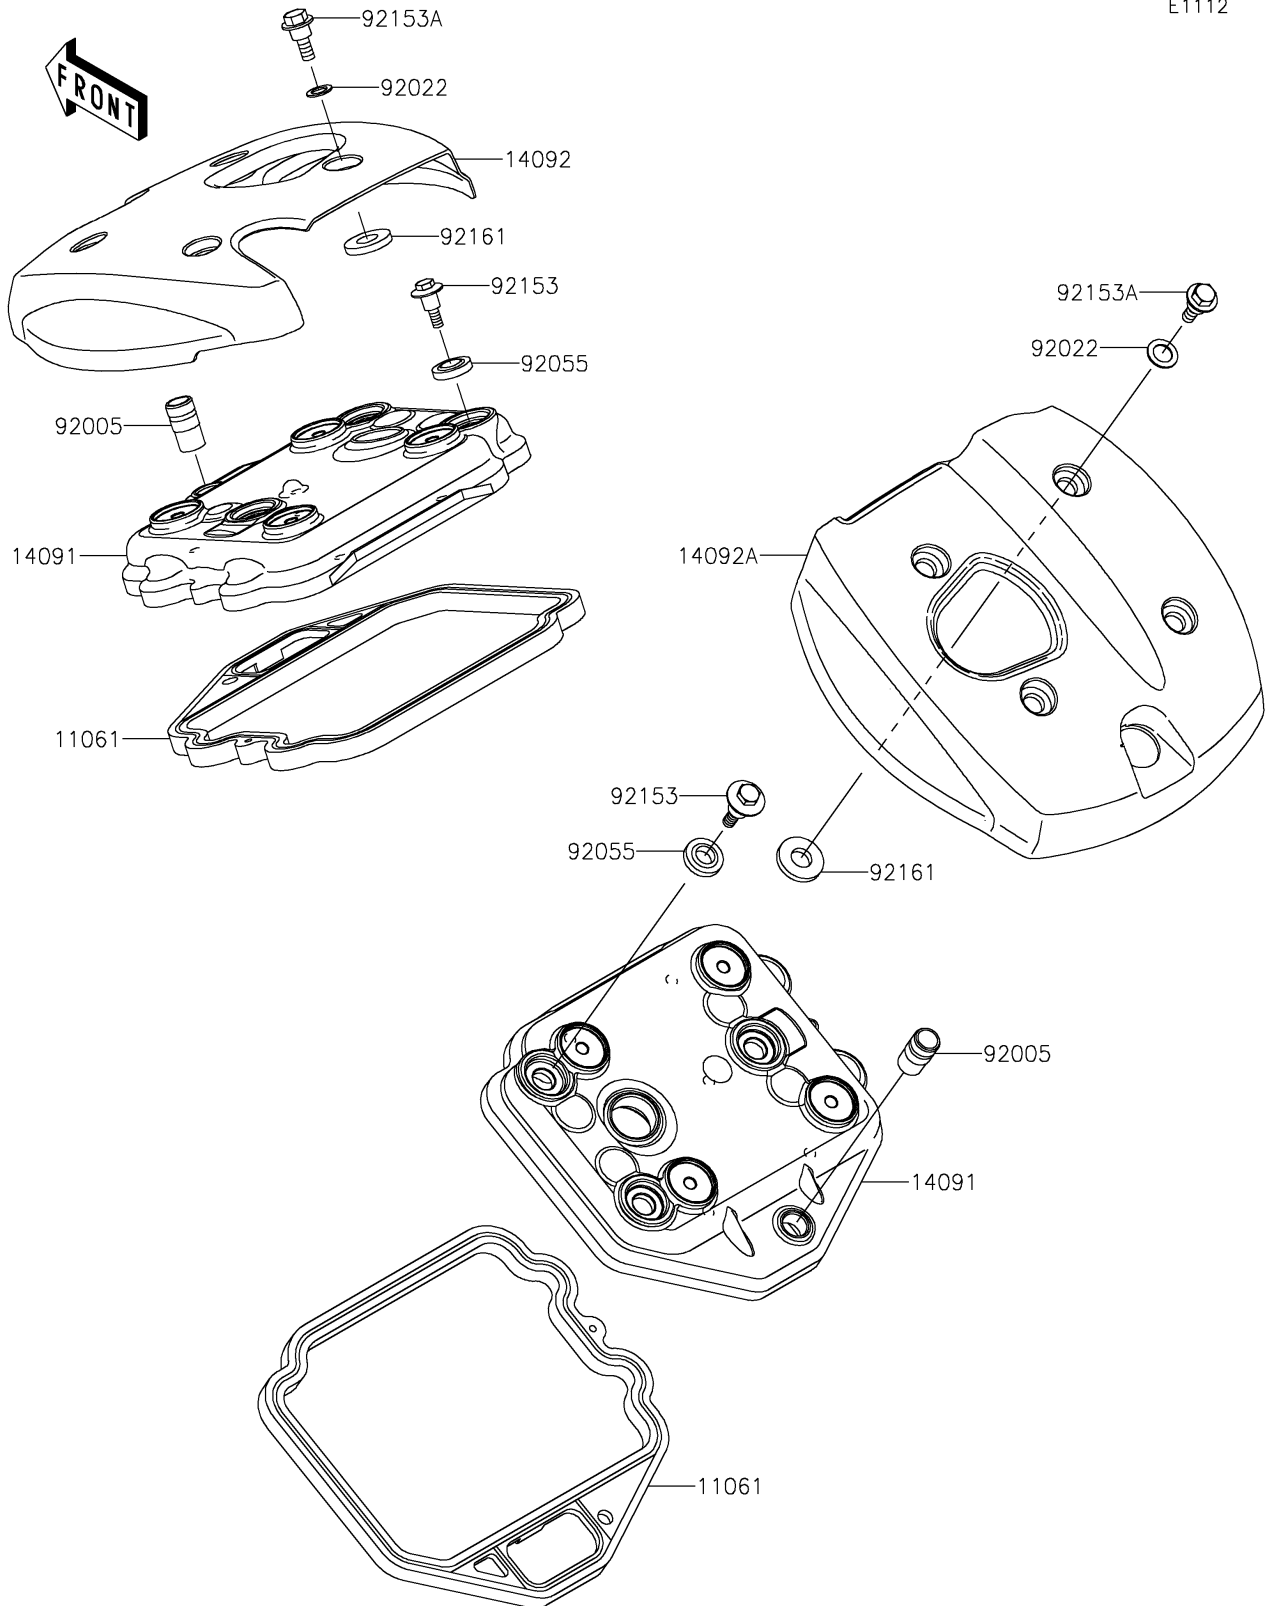

2021 VULCAN® 900 CLASSIC

PARTS DIAGRAM

Cylinder Head Cover

E1112

2021 VULCAN® 900 CLASSIC

PARTS LIST

Cylinder Head Cover

ITEM NAME

PART NUMBER

QUANTITY
