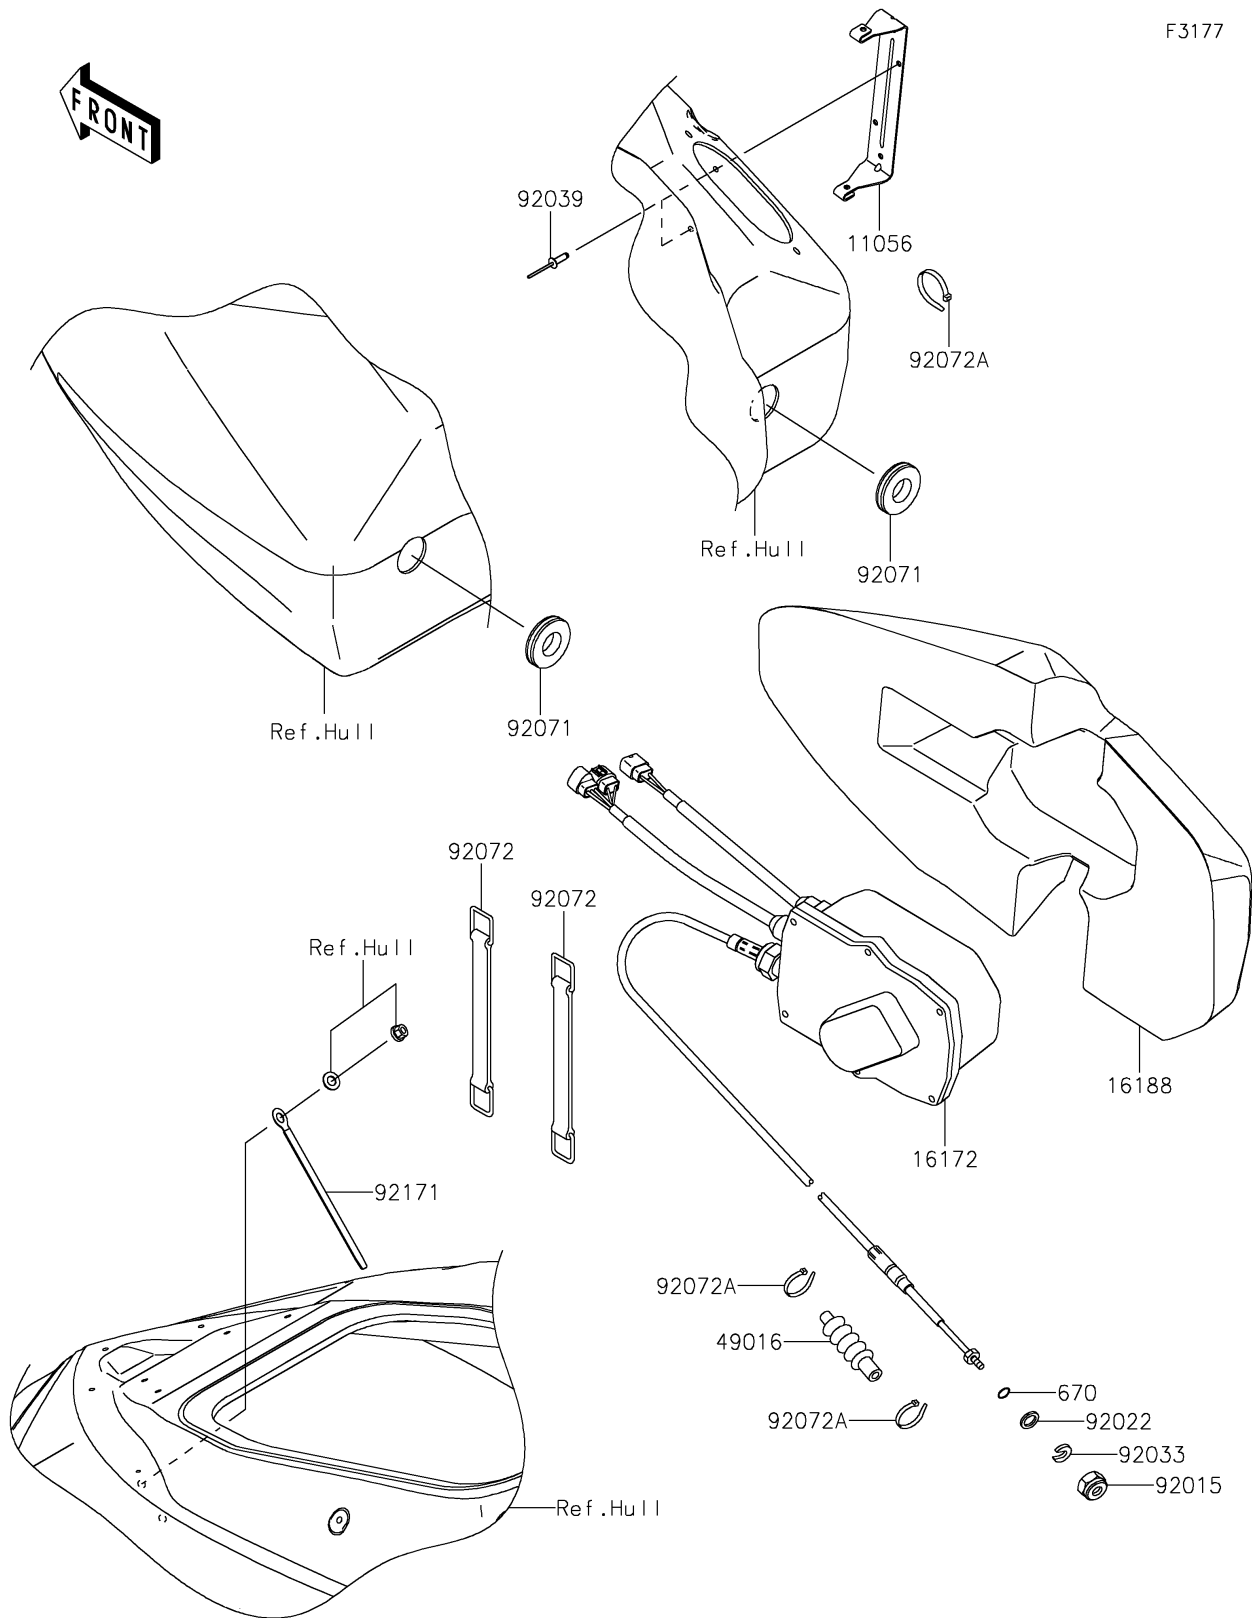

2021 JET SKI® ULTRA® 310R

PARTS DIAGRAM

Control

F3177

2021 JET SKI® ULTRA® 310R

PARTS LIST

Control

ITEM NAME

PART NUMBER

QUANTITY
