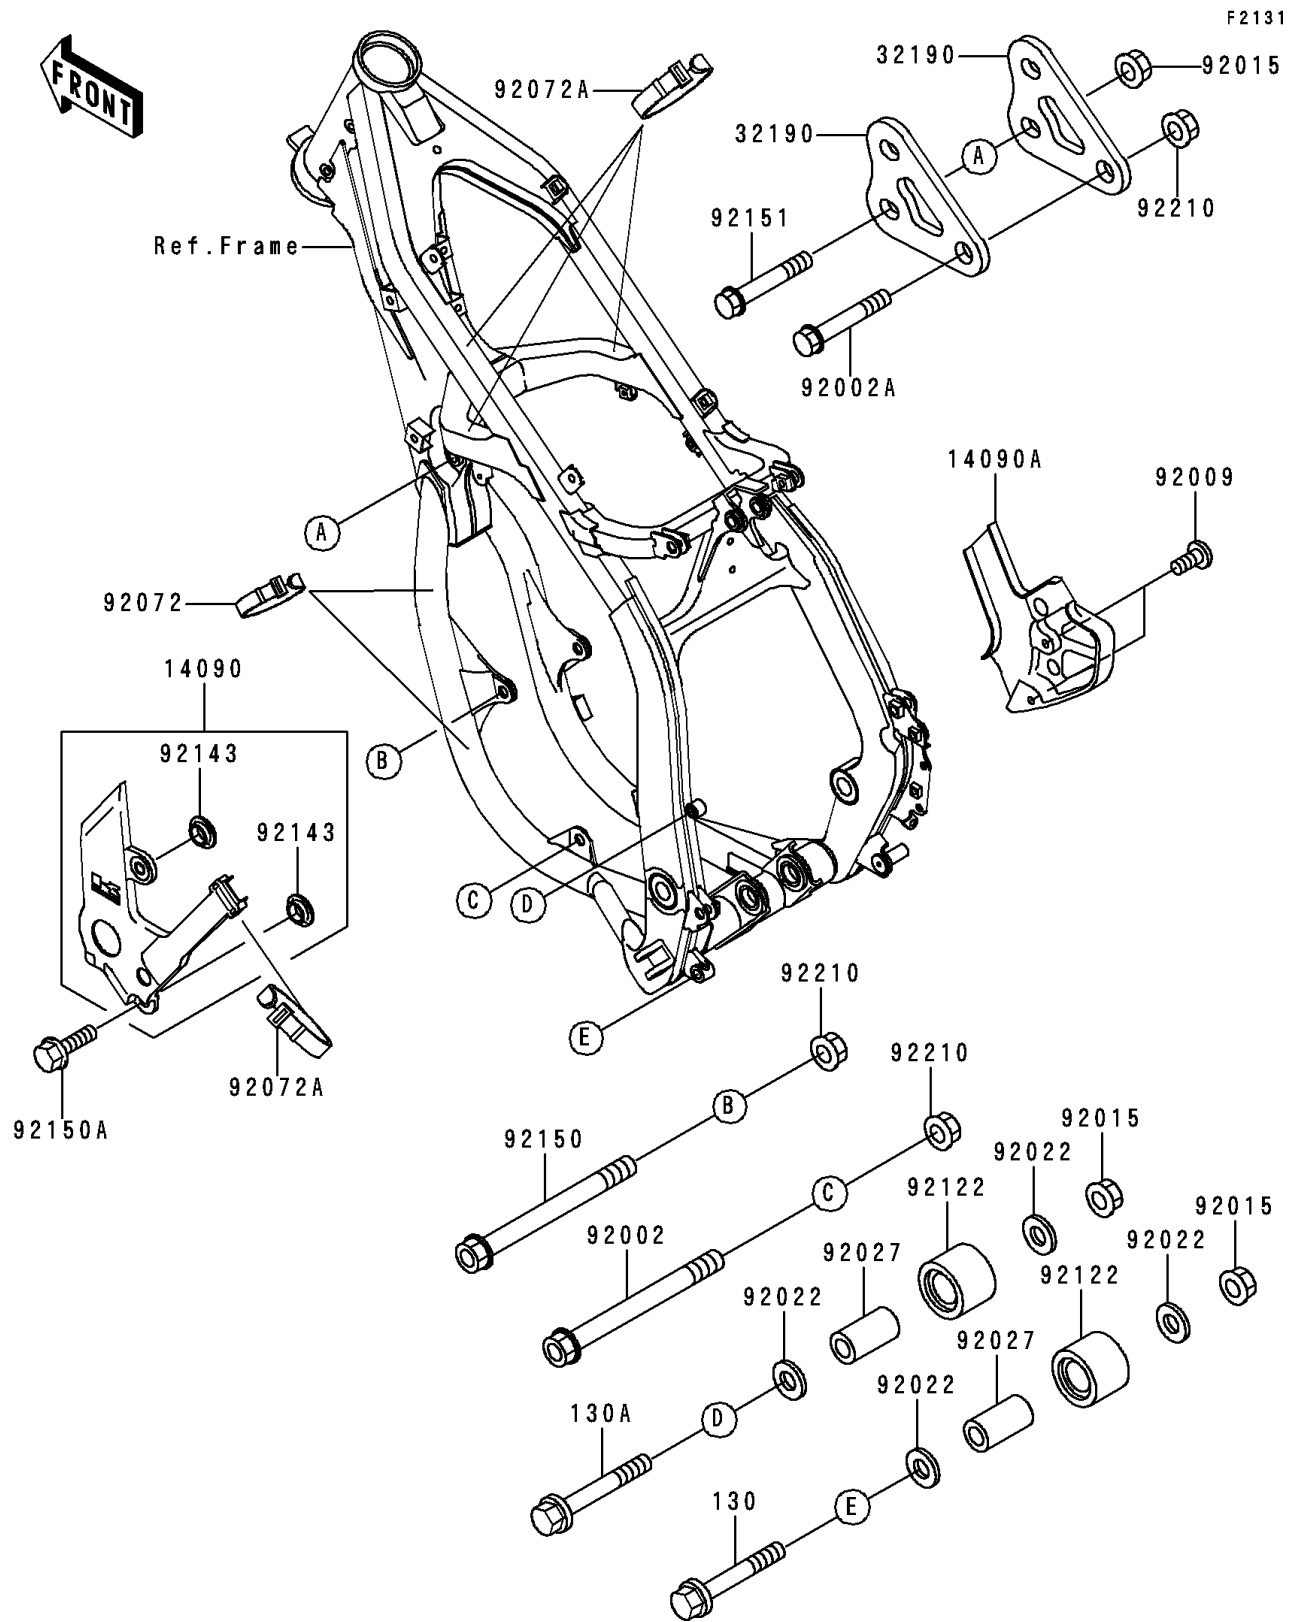

2000 KX250

PARTS DIAGRAM

Frame Fittings

2000 KX250

PARTS LIST

Frame Fittings

ITEM NAME

PART NUMBER

QUANTITY
