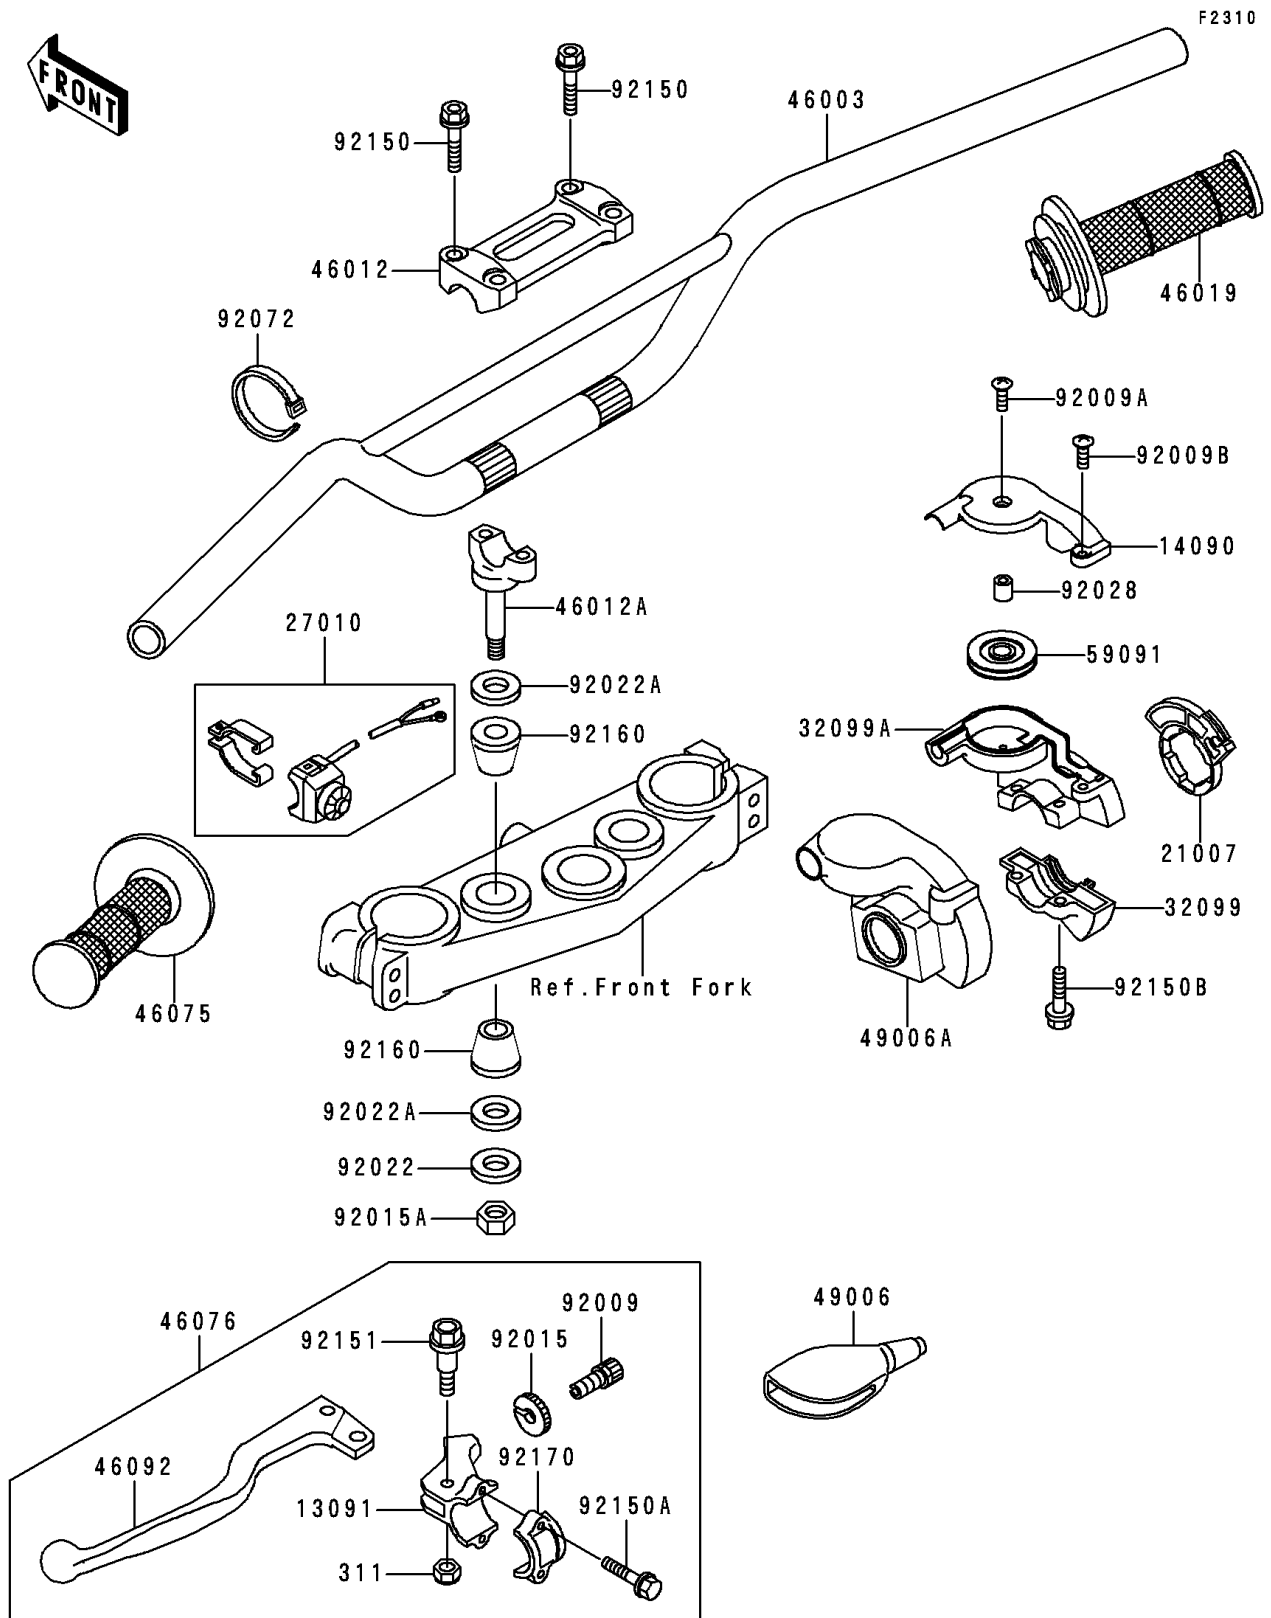

1999 KX250

PARTS DIAGRAM

Handlebar

1999 KX250

PARTS LIST

Handlebar

Kawasaki

Let the Good Times Roll®

ITEM NAME

PART NUMBER

QUANTITY
