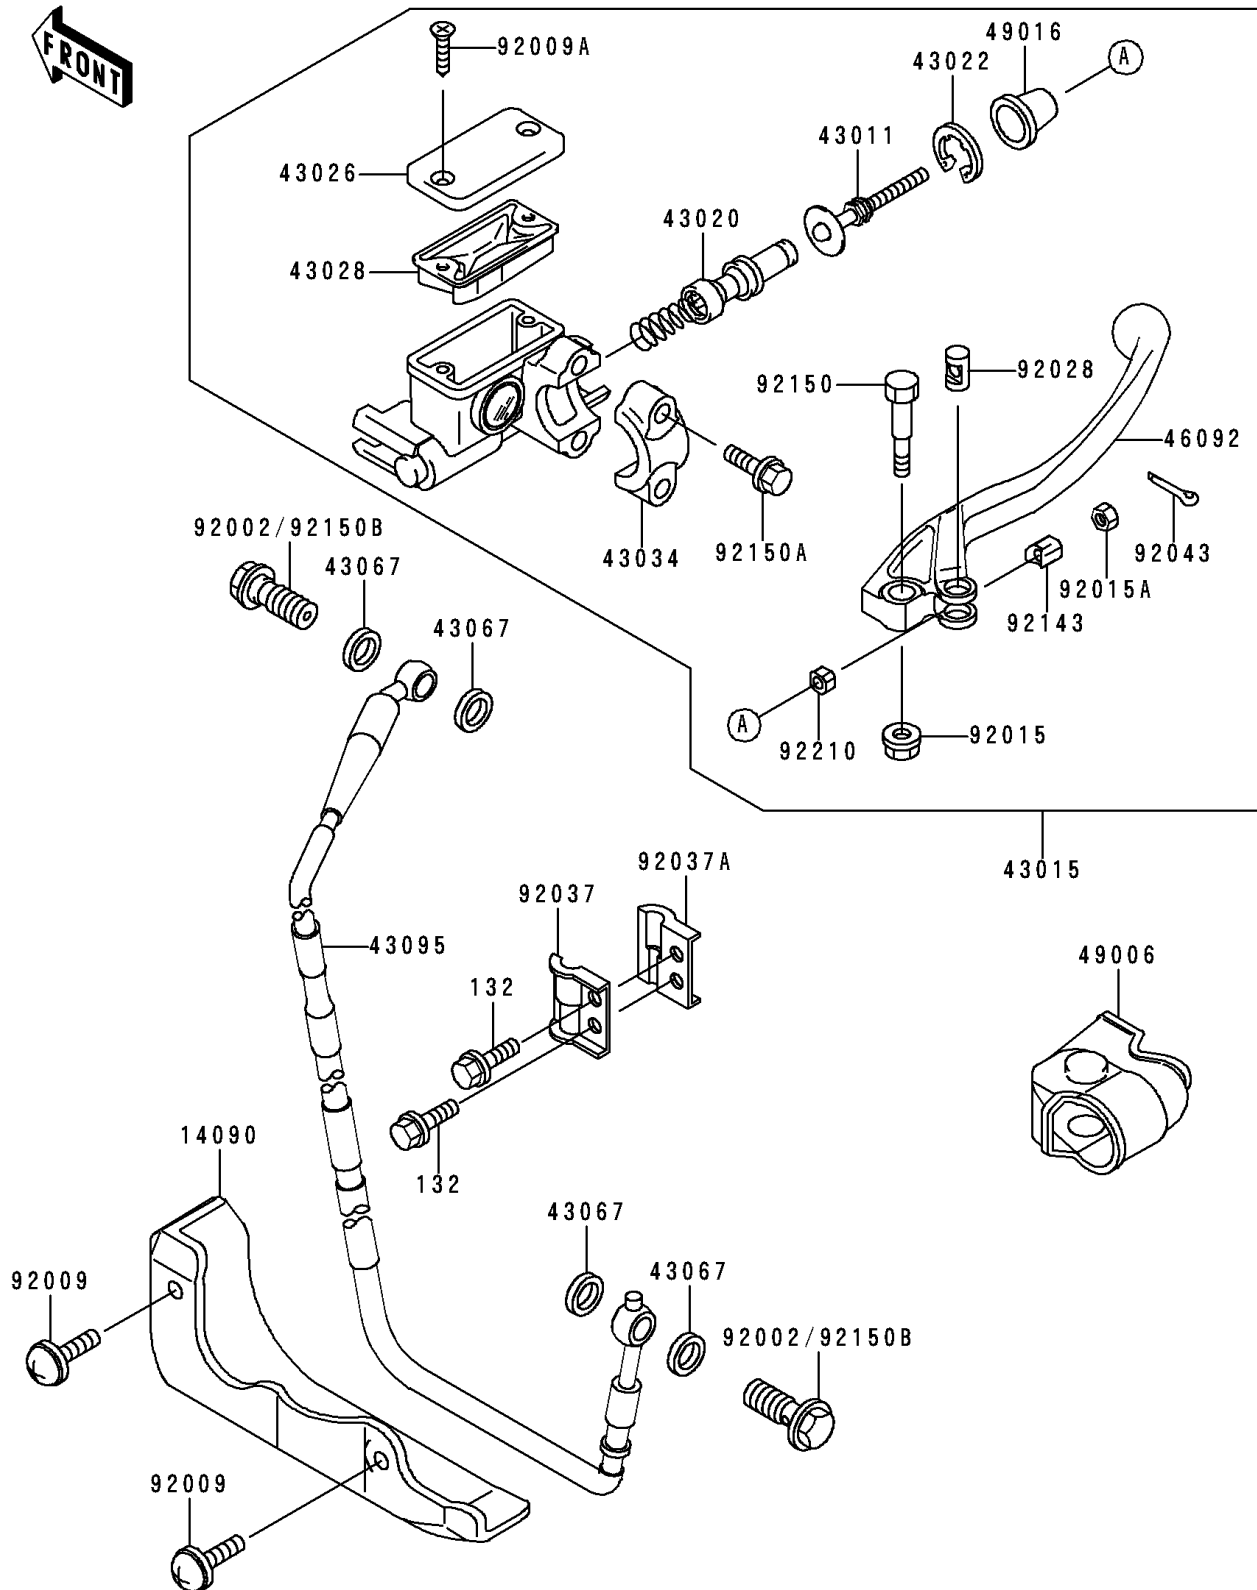

1999 KX250

PARTS DIAGRAM

Front Master Cylinder

F2291

1999 KX250

PARTS LIST

Front Master Cylinder

ITEM NAME

PART NUMBER

QUANTITY
