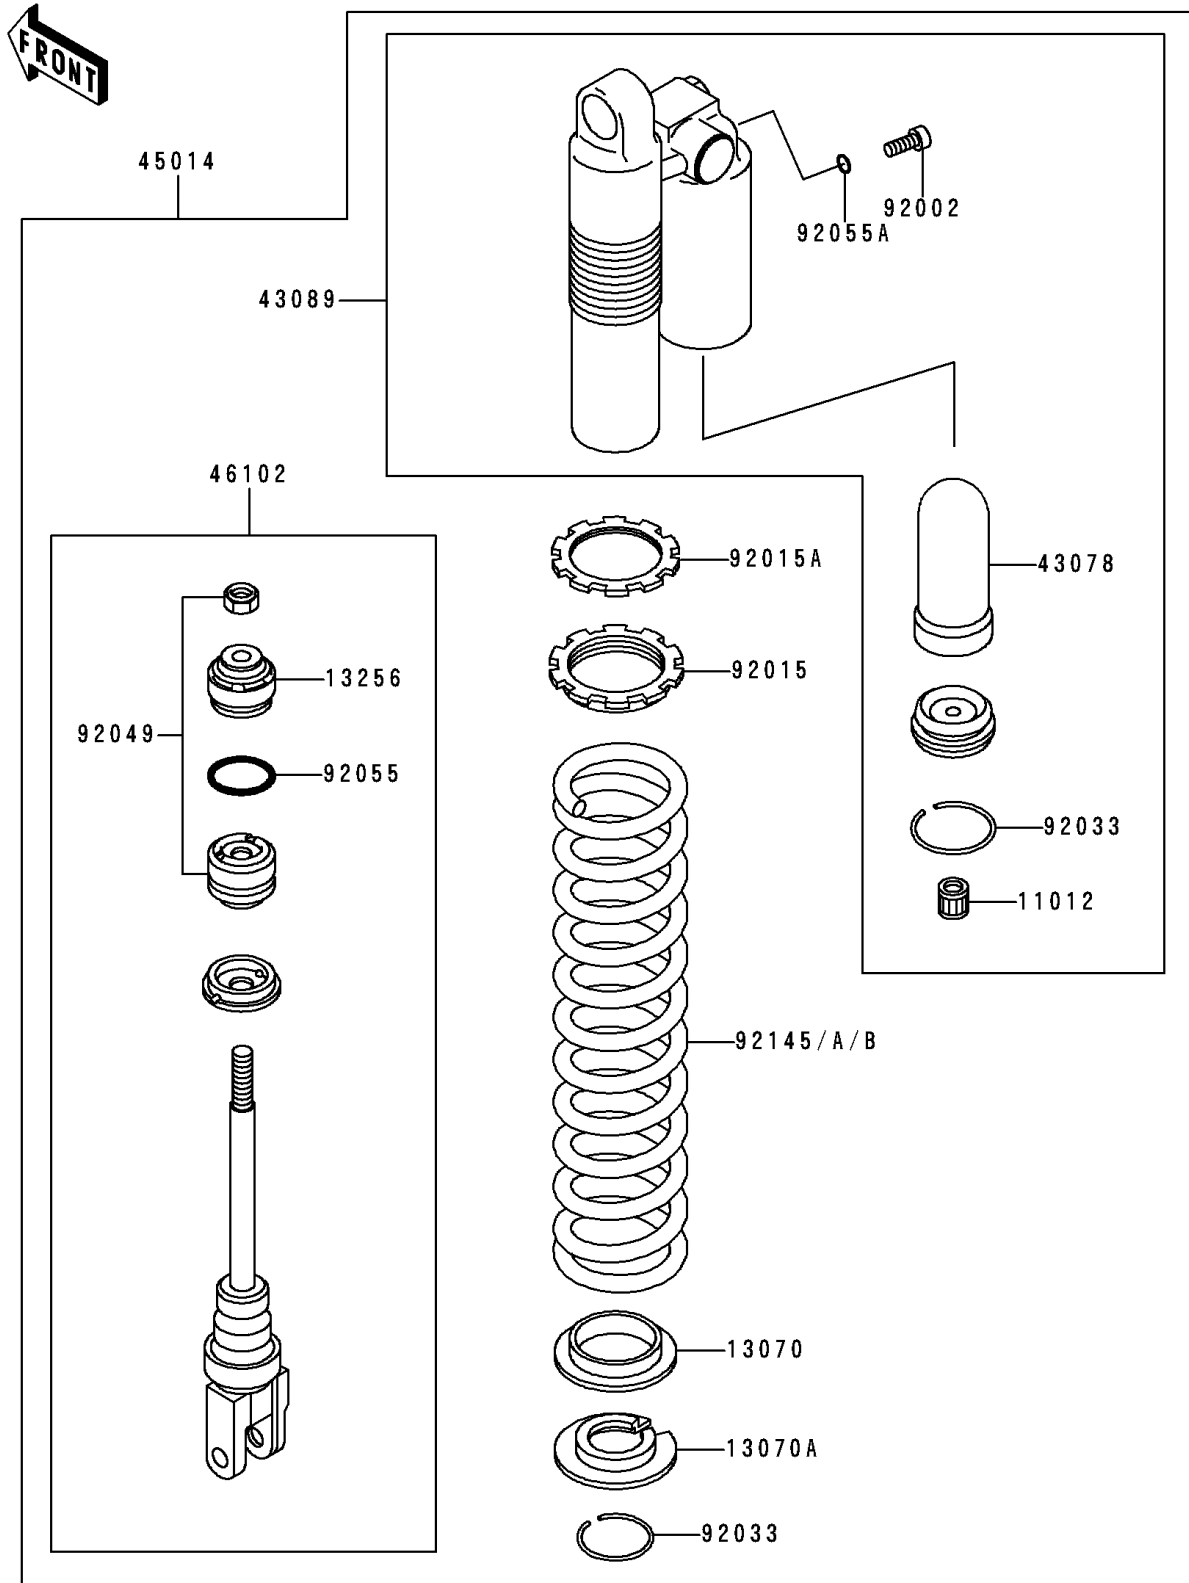

1999 KX250

PARTS DIAGRAM

Shock Absorber(s)

F2280

1999 KX250

PARTS LIST

Shock Absorber(s)

ITEM NAME

PART NUMBER

QUANTITY
